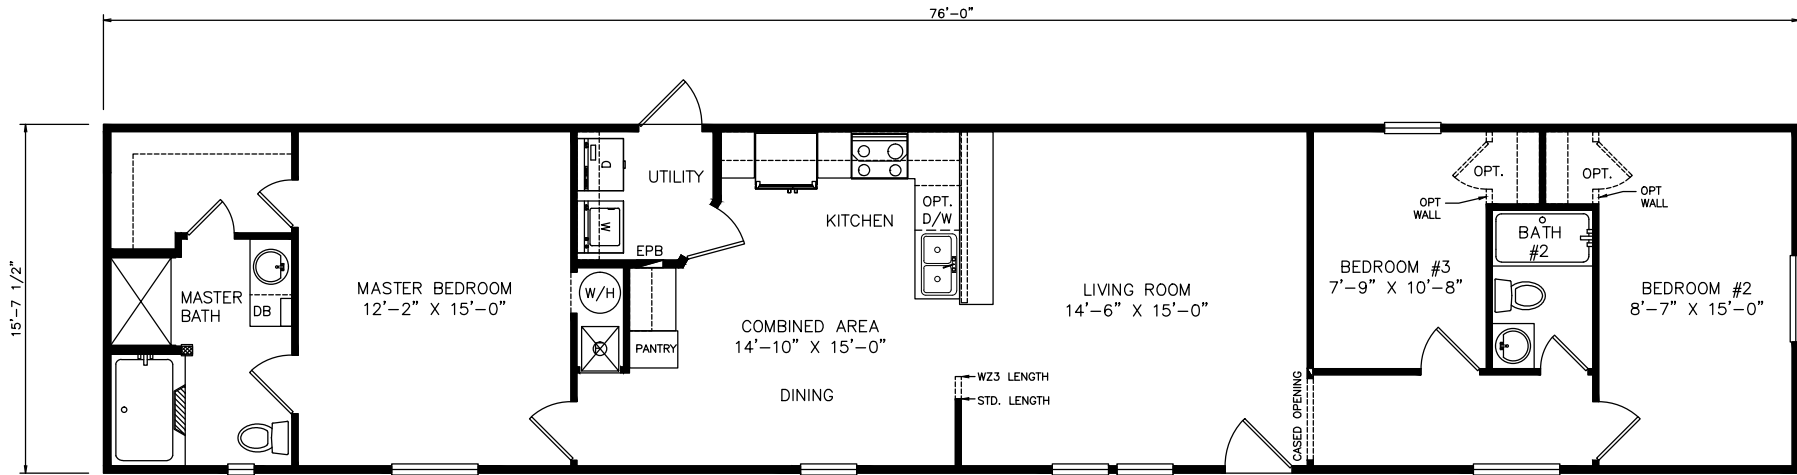

# Marianna

Heritage Series - Single Section

1,193 SQ. FT. (Approximate) 3 Bedrooms, 2 Baths

Last Updated: 6-21-21