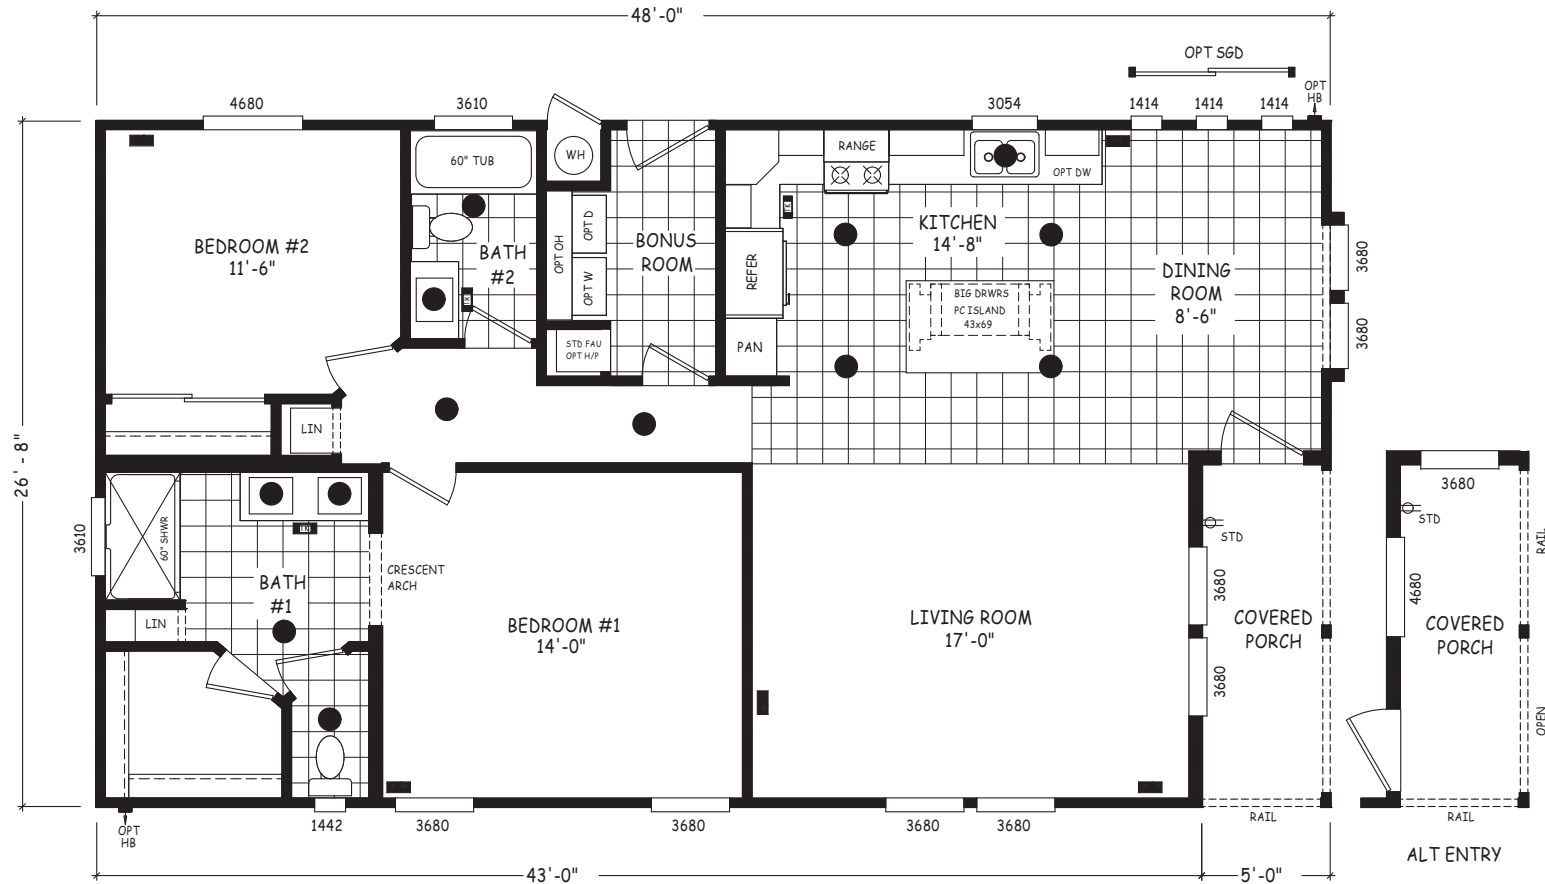

Marwari

Pinnacle Series

1,280 SQ. FT. (Approximate) 2 Bedroom, 2 Bath

Last Updated: 12-7-23

FACTORY EXPO OUTLET CENTER
 5757 S. Palo Verde Rd., #202
 Tucson, AZ 85706

FactoryBuiltHomesDirect.com | 1-800-965-2781