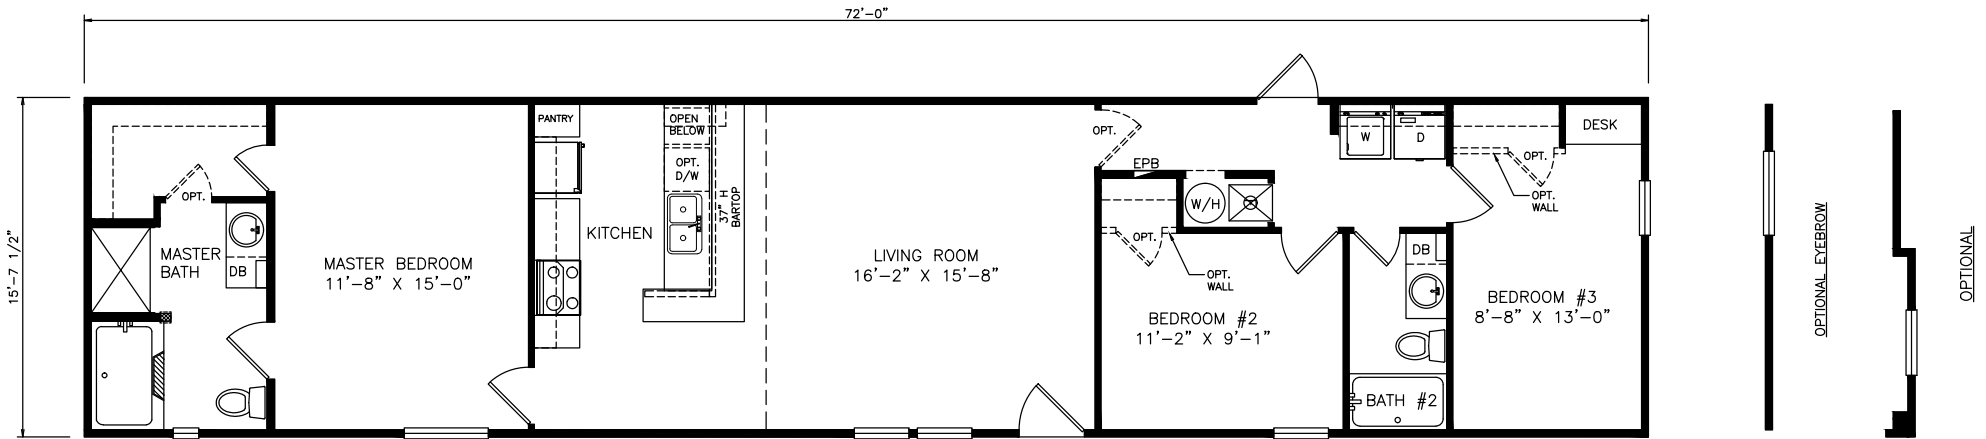

# Mattson

Classic Series - Single Section

1,125 SQ. FT. (Approximate) 3 Bedrooms, 2 Baths

Last Updated: 6-9-21

**FACTORY EXPO OUTLET CENTER**  
 5757 S. Palo Verde Rd., #202  
 Tucson, AZ 85706

**FactoryBuiltHomesDirect.com | 1-800-965-2781**