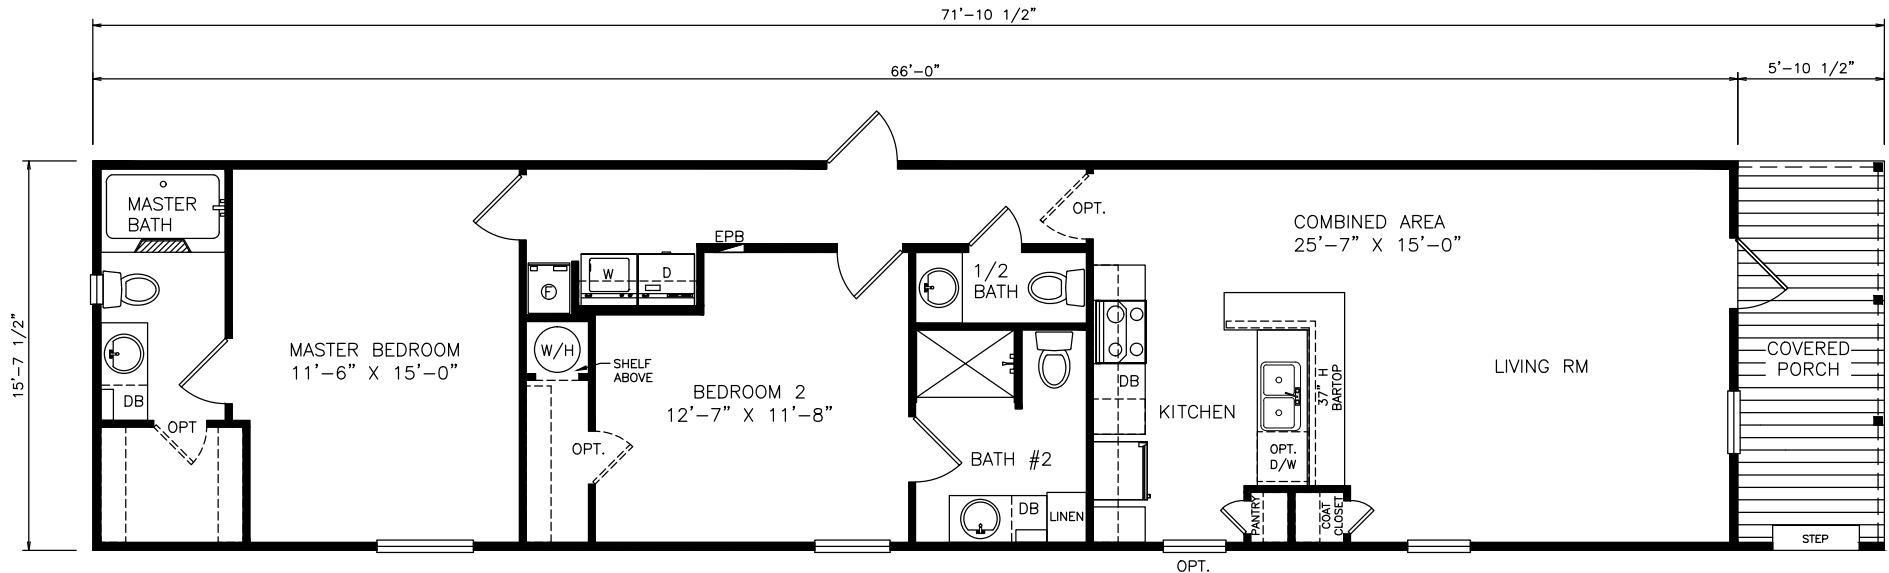

# Mayberry

Classic Series - Single Section

1,130 SQ. FT. (Approximate) 2 Bedroom, 2.5 Baths

Last Updated: 6-9-21

**FACTORY EXPO OUTLET CENTER**

5757 S. Palo Verde Rd., #202  
Tucson, AZ 85706

**FactoryBuiltHomesDirect.com | 1-800-965-2781**