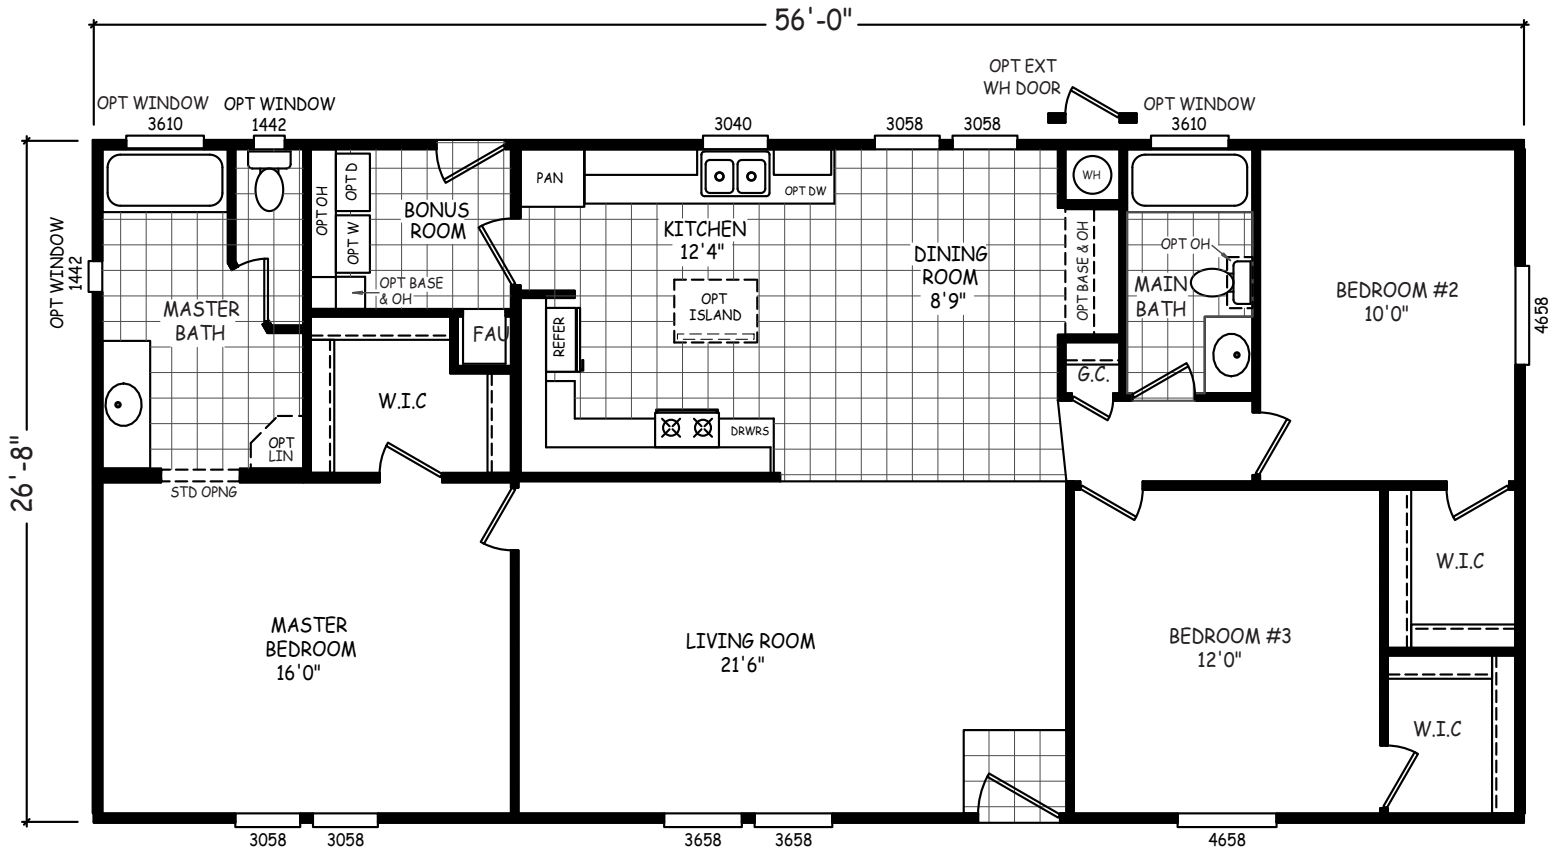

3 Bedroom, 2 Bath  
Approx. 1493 Sq. Ft.

Last Updated: 8-25-20

**Moulton**  
TS Series **CAYCO**  
HOMES

I authorize Factory Expo Outlet Center to build my house, per this plan.  
X \_\_\_\_\_  
Customer Signature/Date