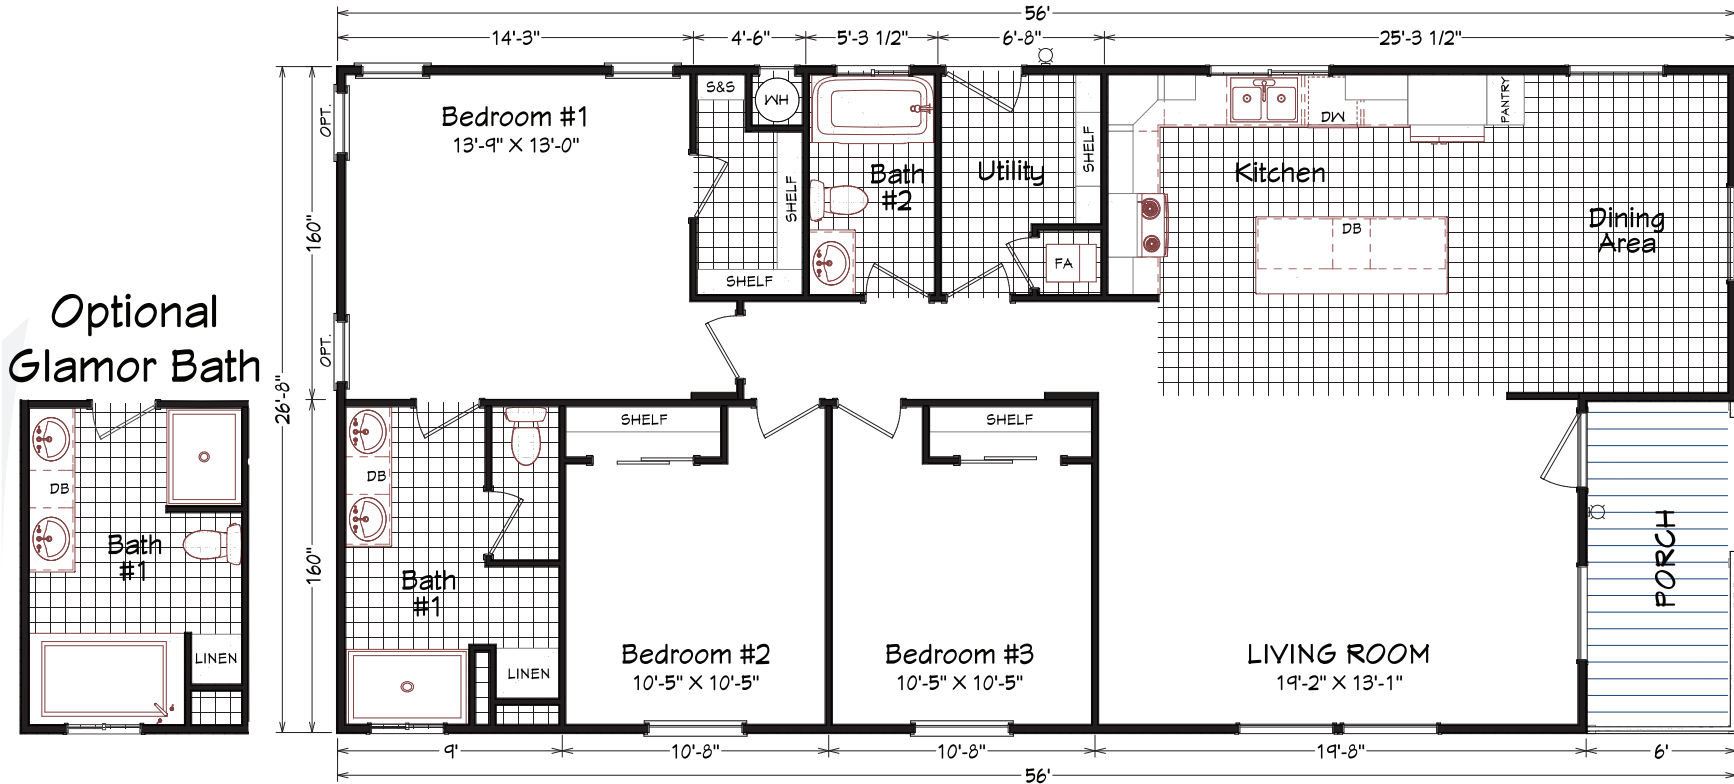

Nampa

Coronado Series

1,413 SQ. FT. (Approximate) 3 Bedroom, 2 Bath

Last Updated: 9-9-22

FACTORY EXPO OUTLET CENTER
5757 S. Palo Verde Rd., #202
Tucson, AZ 85706

FactoryBuiltHomesDirect.com | 1-800-965-2781