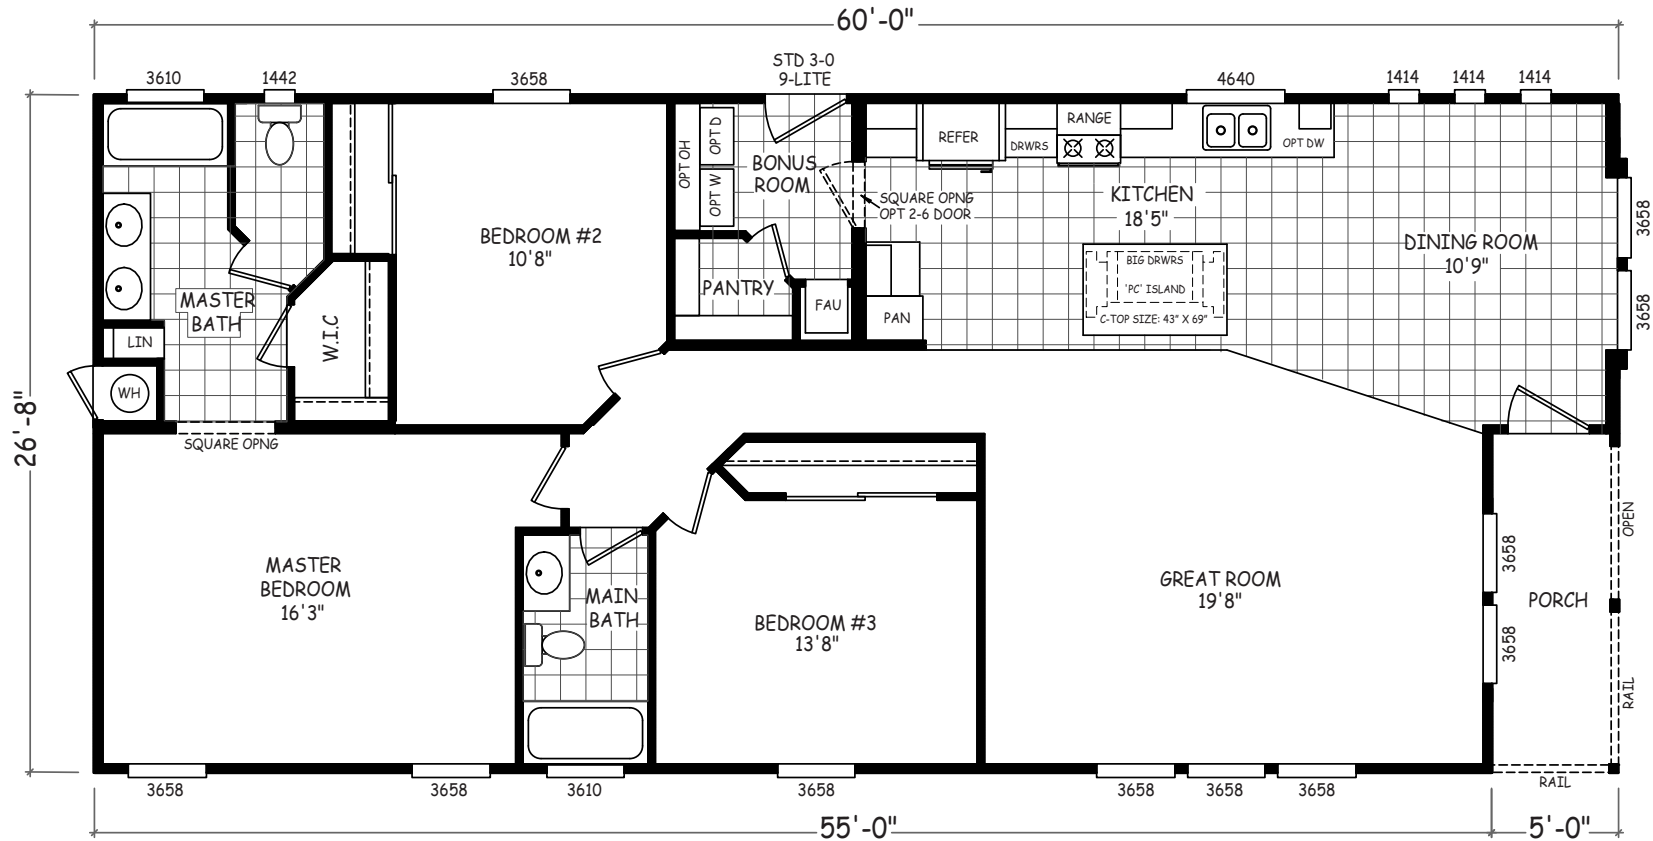

Ogema

Sedona Ridge Classic Series

1,600 SQ. FT. (Approximate) 3 Bedroom, 2 Bath

Last Updated: 2-2-23

FACTORY EXPO OUTLET CENTER

5757 S. Palo Verde Rd., #202
Tucson, AZ 85706

FactoryBuiltHomesDirect.com | 1-800-965-2781