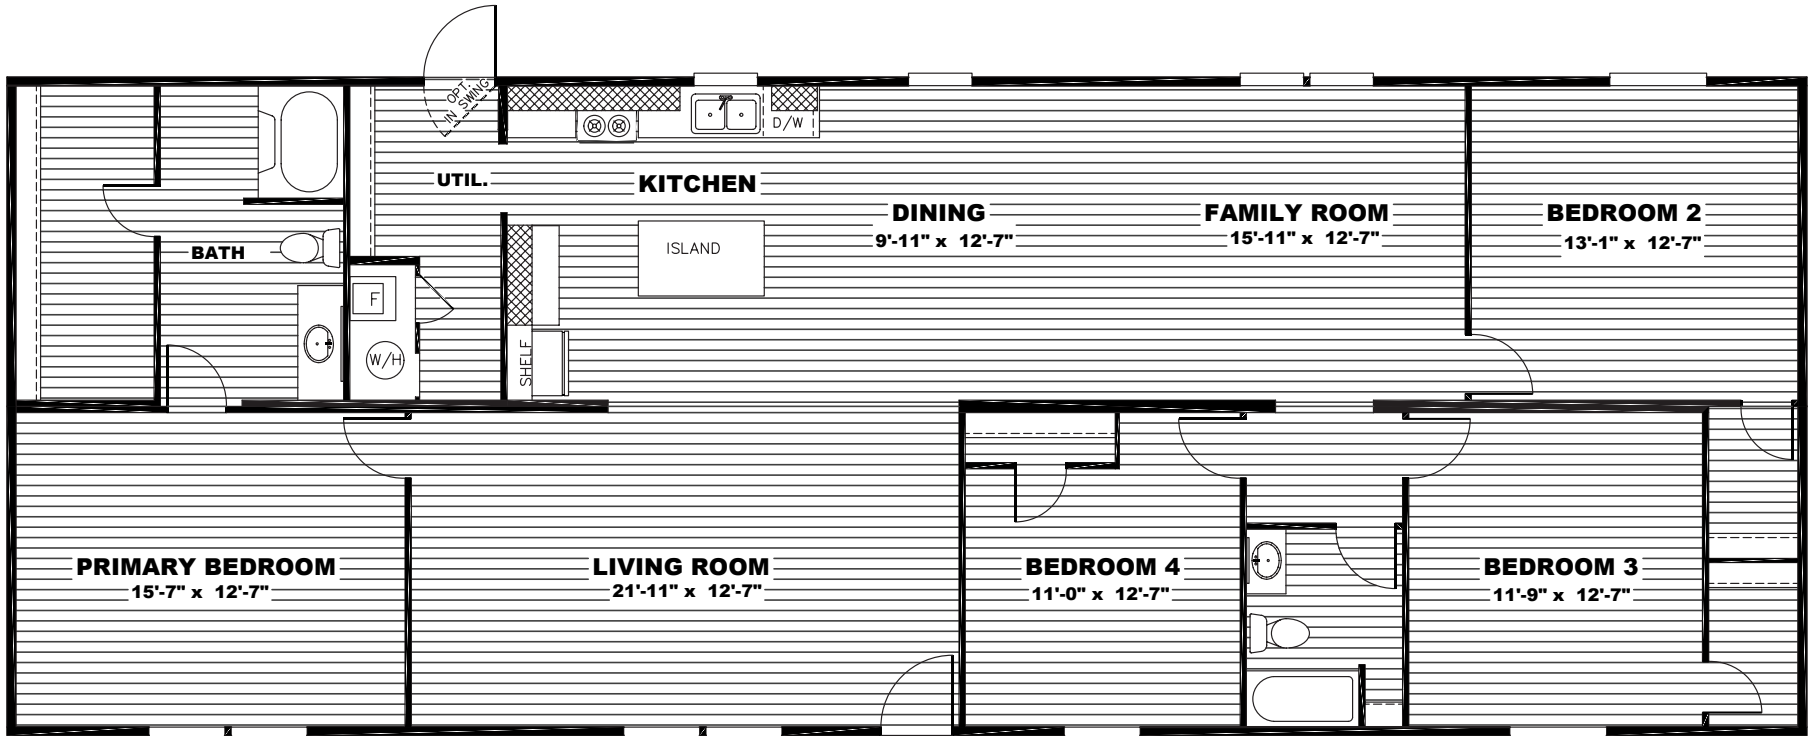

Oleno

TRU Homes Series - Multi Section

1,896 SQ. FT. (Approximate) 4 Bedroom, 2 Bath

Last Updated: 9-13-22

28' x 72'

FACTORY EXPO OUTLET CENTER
5757 S. Palo Verde Rd., #202
Tucson, AZ 85706

FactoryBuiltHomesDirect.com | 1-800-965-2781