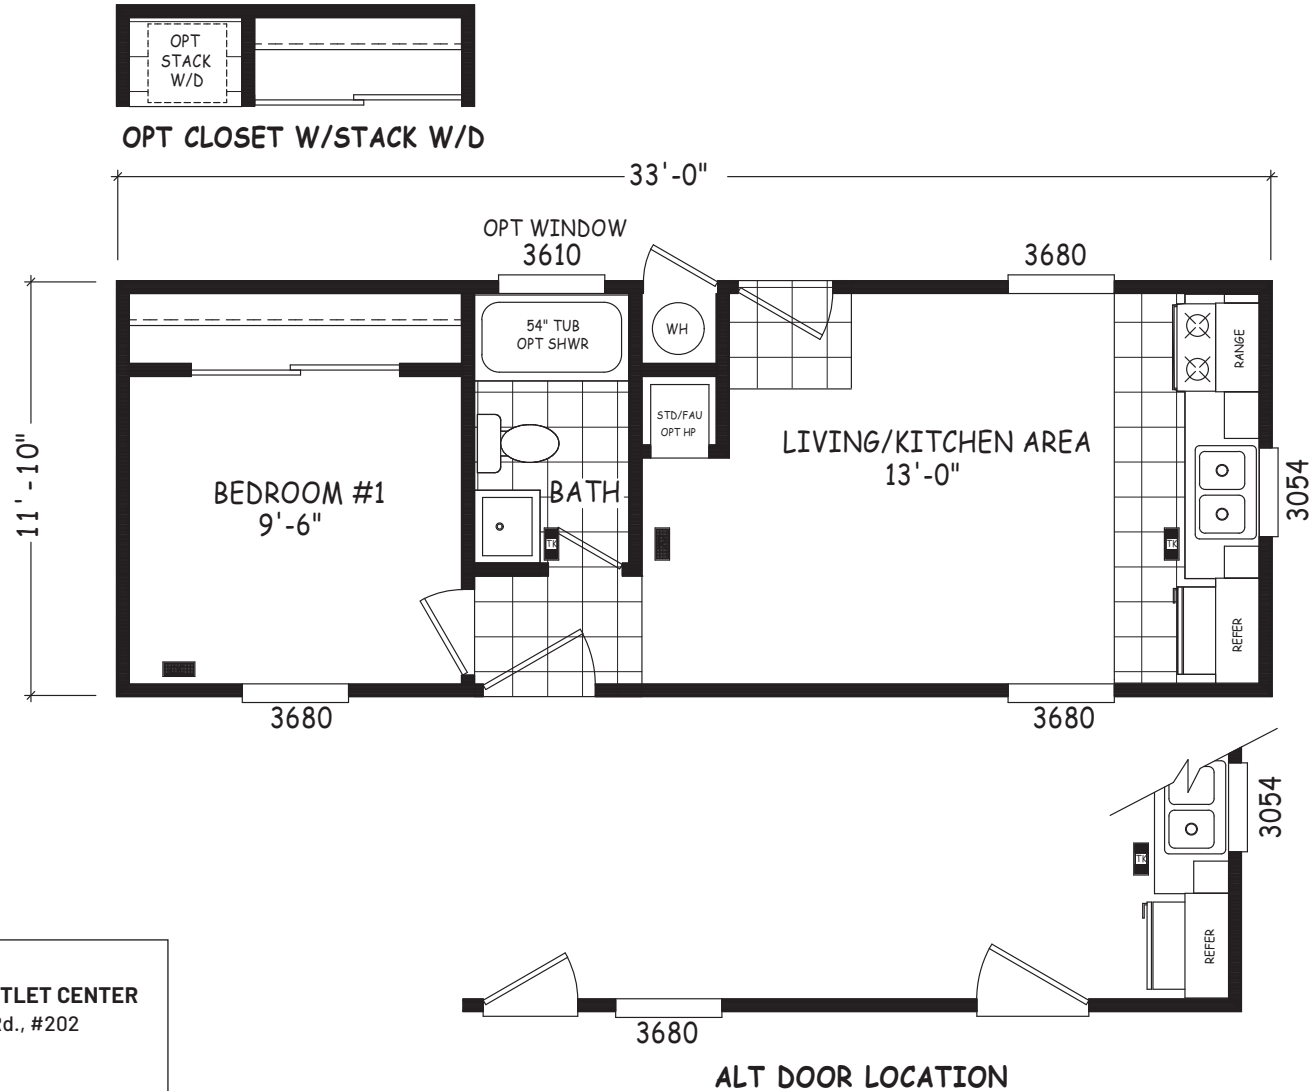

# Ophelia

Encore Single Wide Series

386 SQ. FT. (Approximate) 1 Bedroom, 1 Bath

Last Updated: 12-12-22

**FACTORY EXPO OUTLET CENTER**  
5757 S. Palo Verde Rd., #202  
Tucson, AZ 85706

**FactoryBuiltHomesDirect.com | 1-800-965-2781**