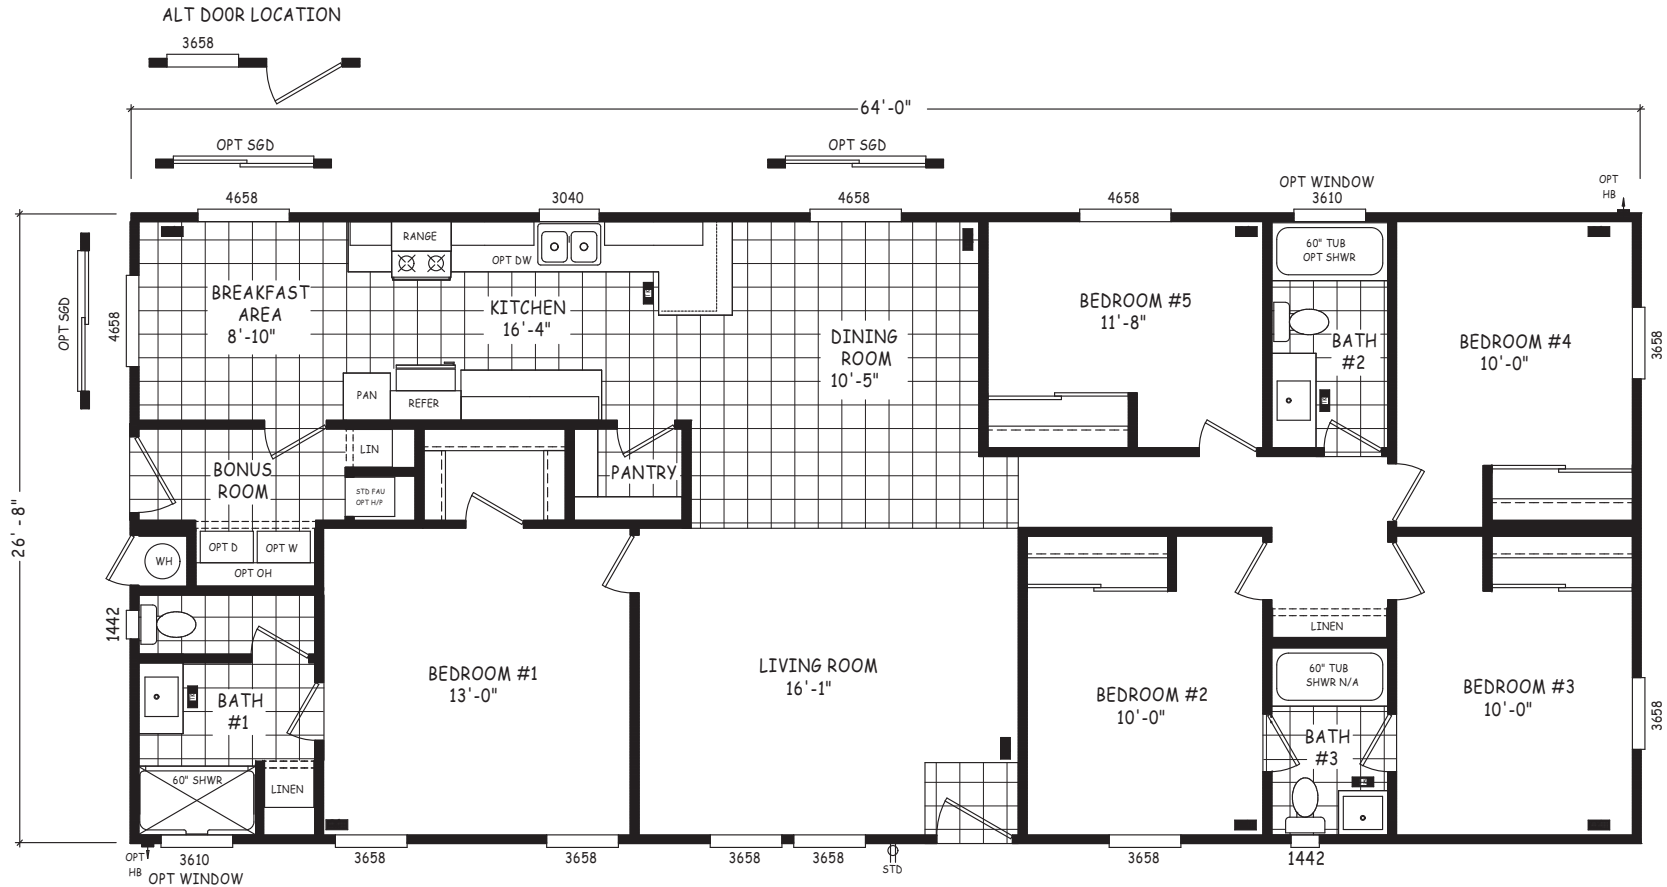

Oracho

Edge Series

1,707 SQ. FT. (Approximate) 5 Bedroom, 3 Bath

Last Updated: 8-22-22

FACTORY EXPO OUTLET CENTER
 5757 S. Palo Verde Rd., #202
 Tucson, AZ 85706

FactoryBuiltHomesDirect.com | 1-800-965-2781