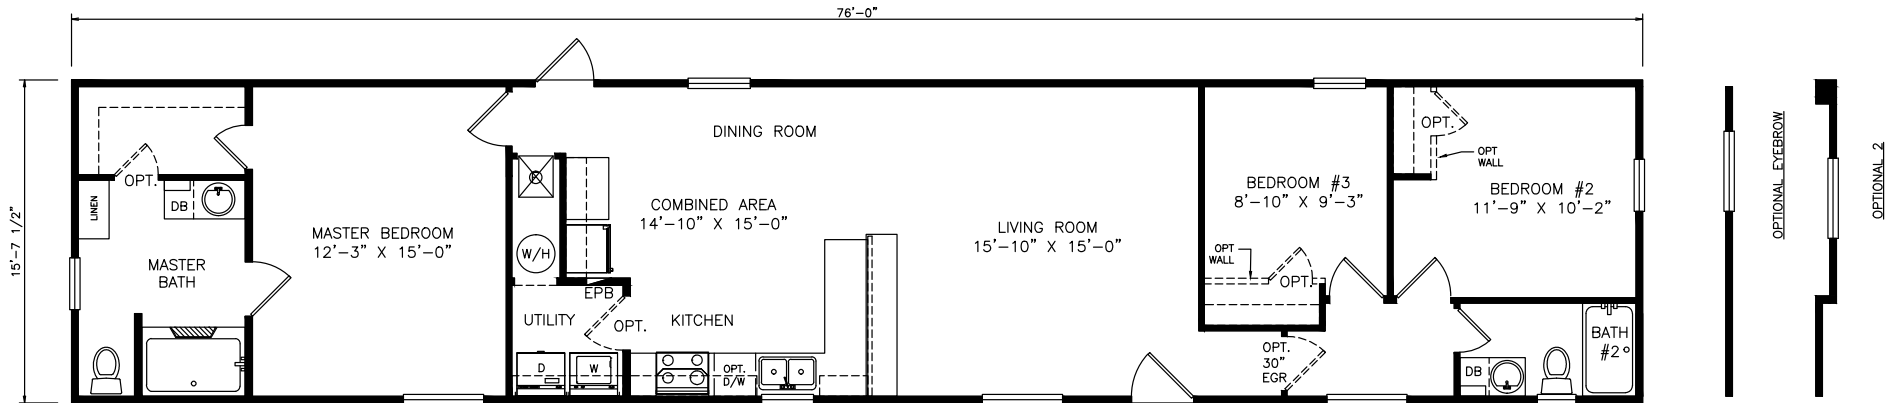

Owen

Heritage Series - Single Section

1,193 SQ. FT. (Approximate) 3 Bedrooms, 2 Baths

Last Updated: 6-21-21

FACTORY EXPO OUTLET CENTER
 5757 S. Palo Verde Rd., #202
 Tucson, AZ 85706

FactoryBuiltHomesDirect.com | 1-800-965-2781