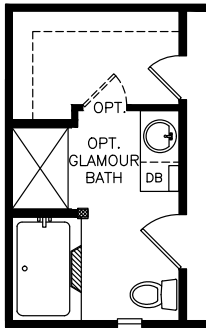

Owen

Heritage Series - Single Section

1,193 SQ. FT. (Approximate) 3 Bedrooms, 2 Baths

Last Updated: 6-21-21

FACTORY EXPO OUTLET CENTER
 5757 S. Palo Verde Rd., #202
 Tucson, AZ 85706

FactoryBuiltHomesDirect.com | 1-800-965-2781