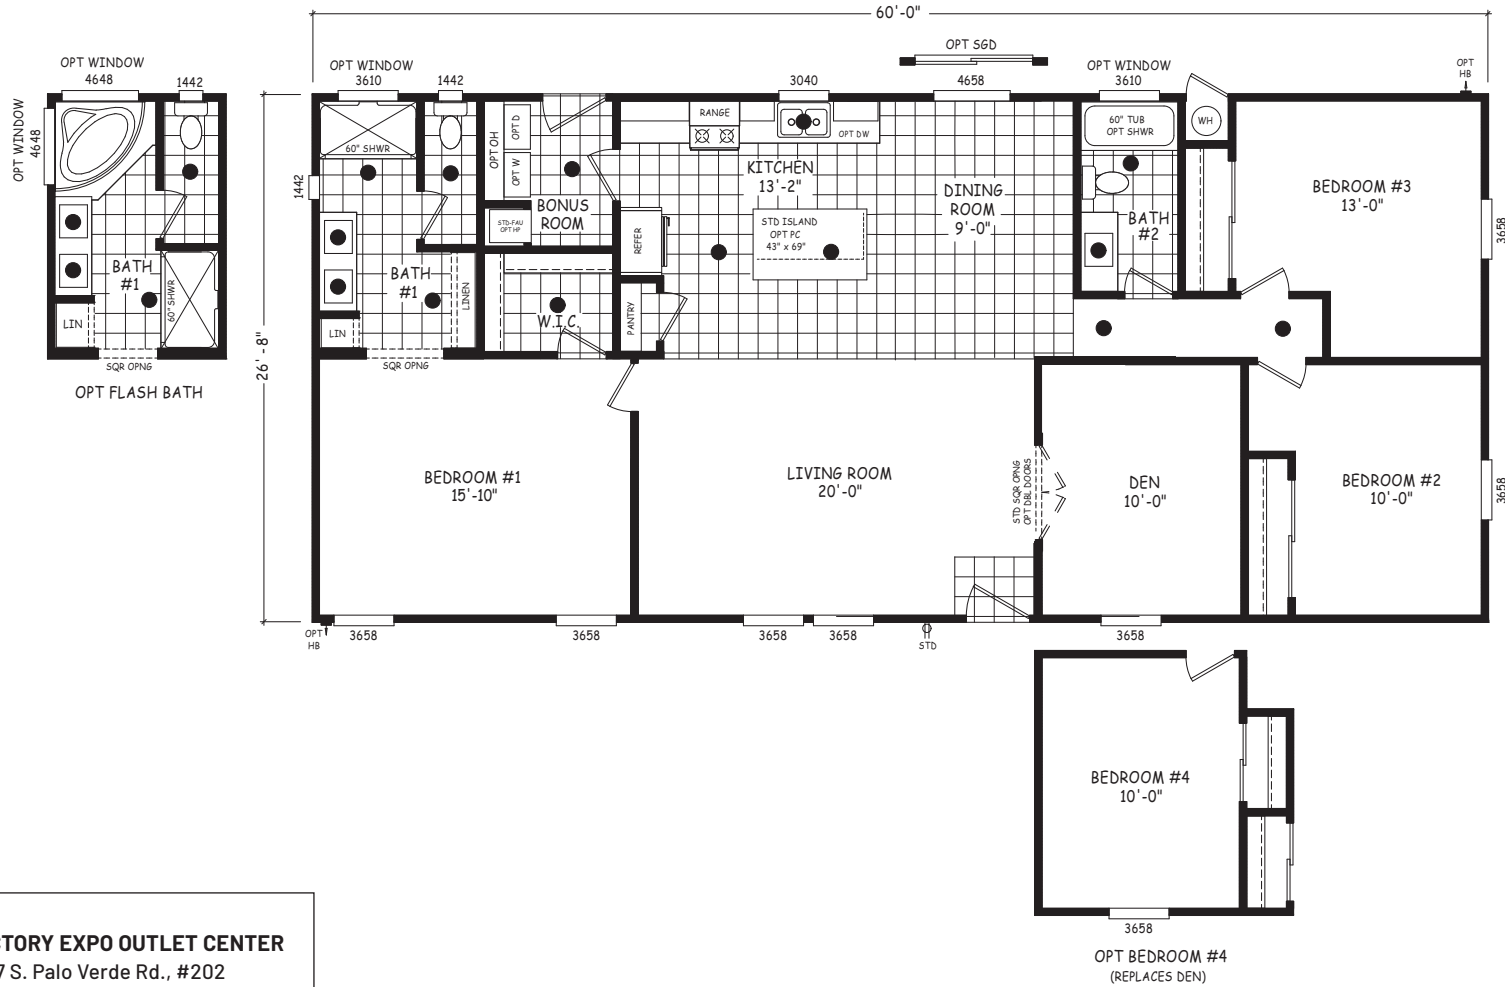

Pechee

Edge Series

1,600 SQ. FT. (Approximate) 3 Bedroom, 2 Bath

Last Updated: 7-24-24

FACTORY EXPO OUTLET CENTER
 5757 S. Palo Verde Rd., #202
 Tucson, AZ 85706

FactoryBuiltHomesDirect.com | 1-800-965-2781