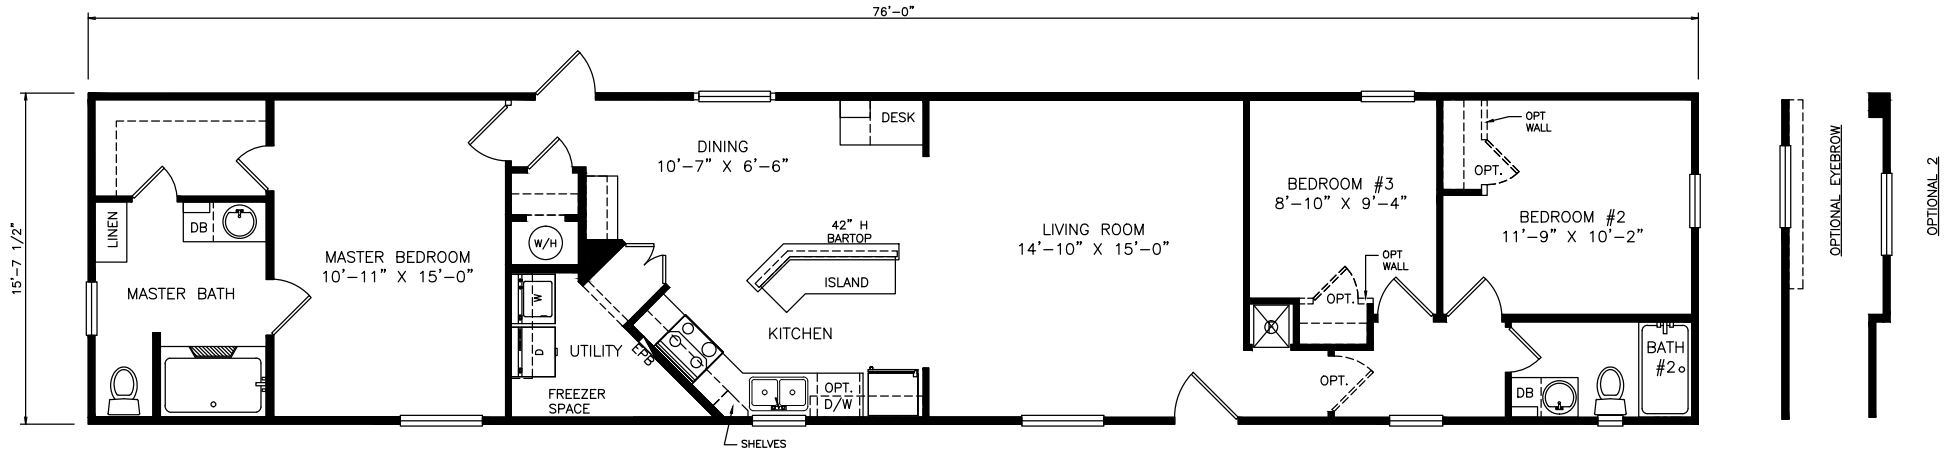

# Quinn

Classic Series - Single Section

1,193 SQ. FT. (Approximate) 3 Bedrooms, 2 Baths

Last Updated: 6-9-21

**FACTORY EXPO OUTLET CENTER**  
 5757 S. Palo Verde Rd., #202  
 Tucson, AZ 85706

**FactoryBuiltHomesDirect.com | 1-800-965-2781**