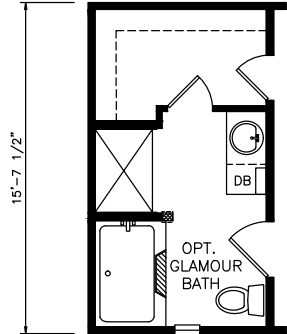

# Quinn

Classic Series - Single Section

1,193 SQ. FT. (Approximate) 3 Bedrooms, 2 Baths

Last Updated: 6-9-21

**FACTORY EXPO OUTLET CENTER**  
 5757 S. Palo Verde Rd., #202  
 Tucson, AZ 85706

**FactoryBuiltHomesDirect.com | 1-800-965-2781**