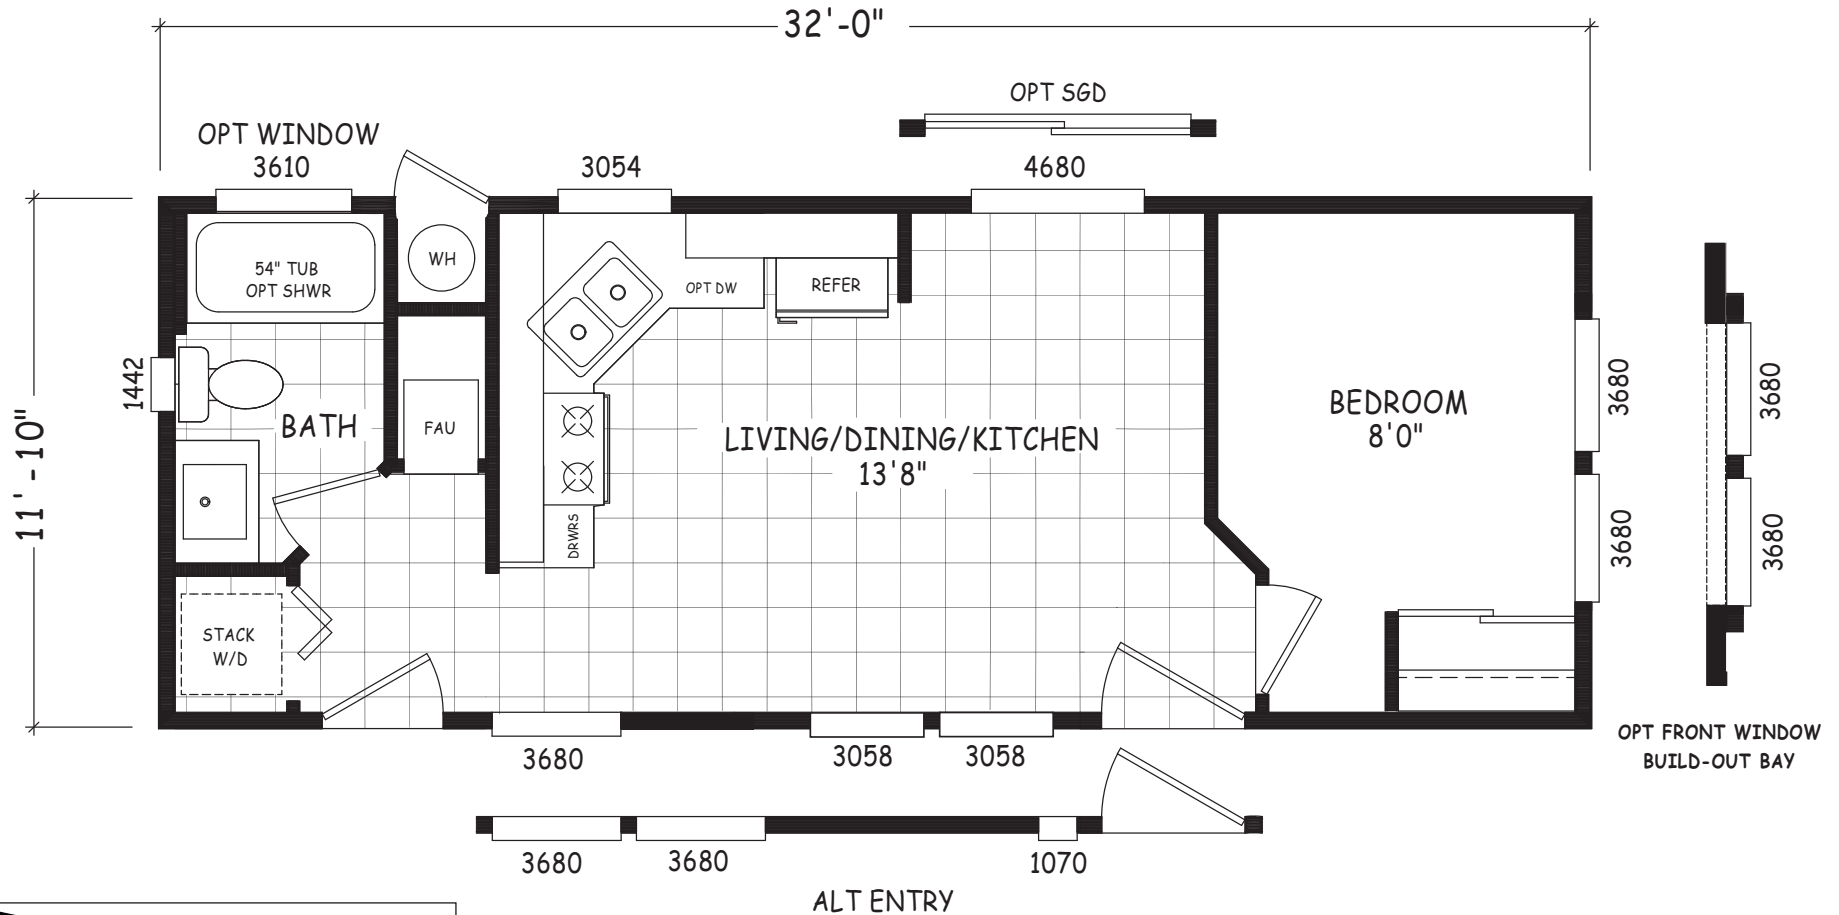

Raegan

Encore Single Wide Series

379 SQ. FT. (Approximate) 1 Bedroom, 1 Bath

Last Updated:12-12-22

FACTORY EXPO OUTLET CENTER
 5757 S. Palo Verde Rd., #202
 Tucson, AZ 85706

FactoryBuiltHomesDirect.com | 1-800-965-2781