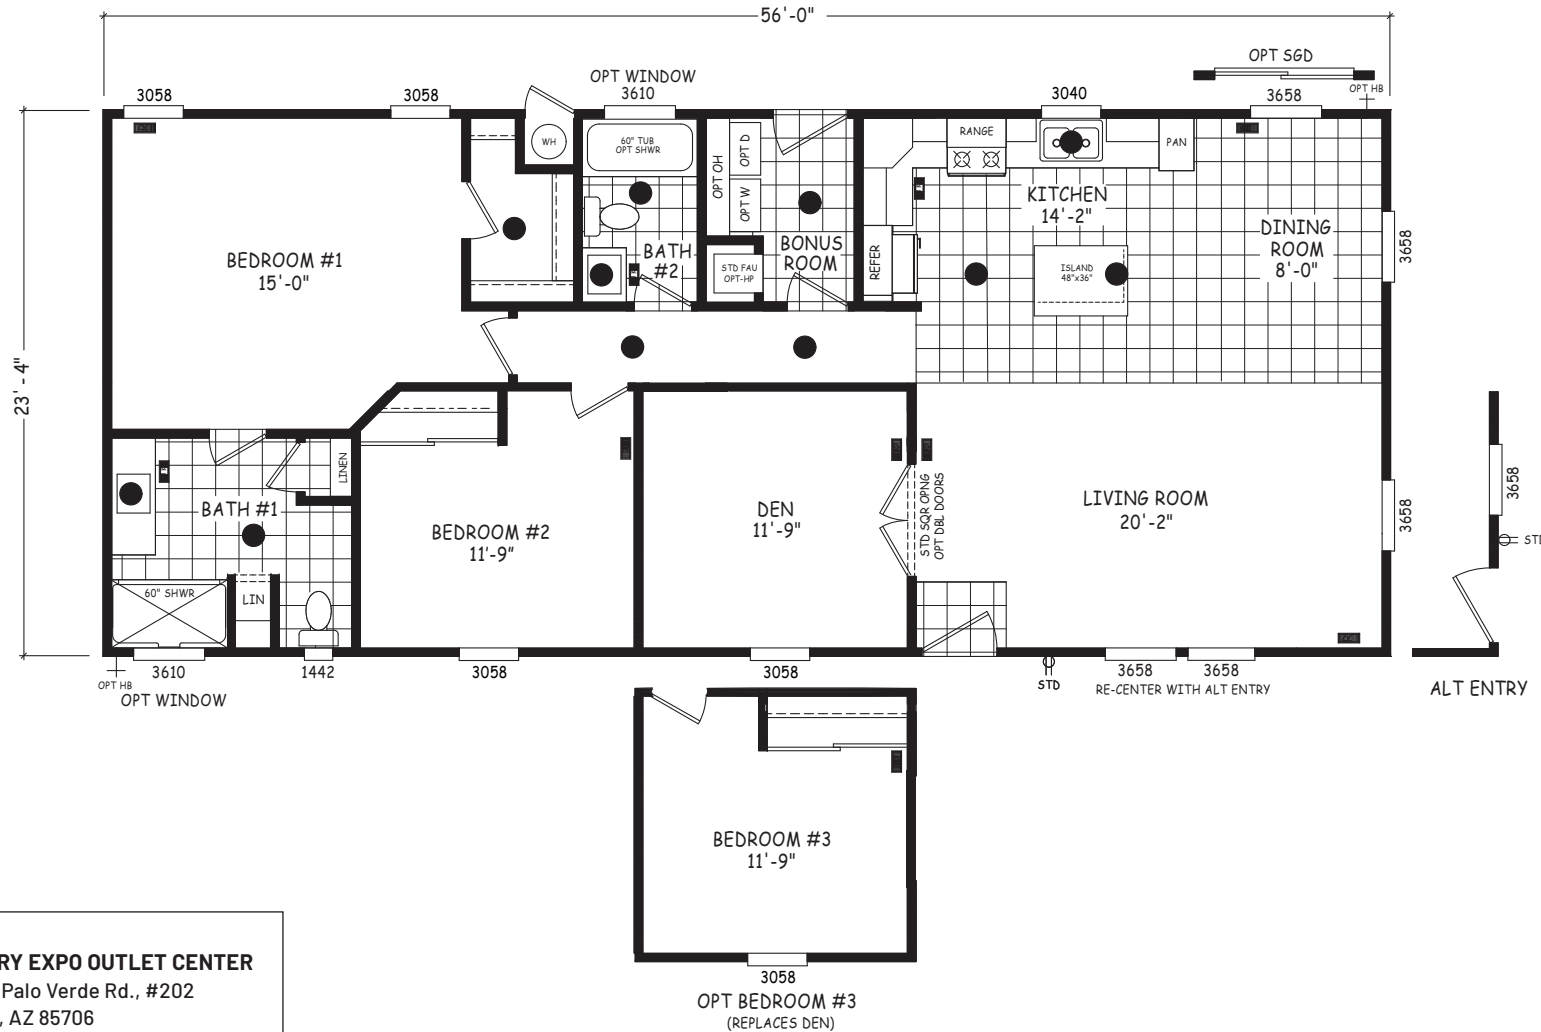

# Reginald

Edge Series

1,307 SQ. FT. (Approximate) 2 Bedroom, 2 Bath

Last Updated: 5-21-24

**FACTORY EXPO OUTLET CENTER**

5757 S. Palo Verde Rd., #202  
Tucson, AZ 85706

**FactoryBuiltHomesDirect.com | 1-800-965-2781**