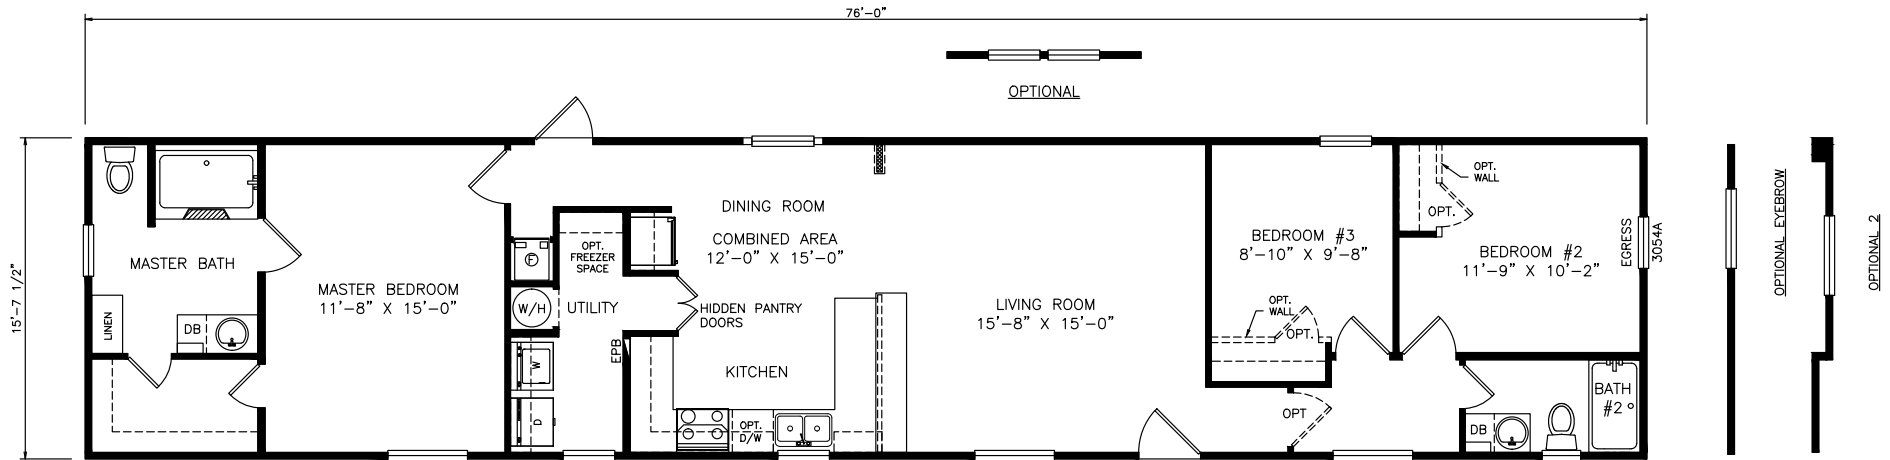

Reidville

Classic Series - Single Section

1,193 SQ. FT. (Approximate) 3 Bedrooms, 2 Baths

Last Updated: 6-9-21

OPTIONAL GLAMOUR BATH

FACTORY EXPO OUTLET CENTER
 5757 S. Palo Verde Rd., #202
 Tucson, AZ 85706