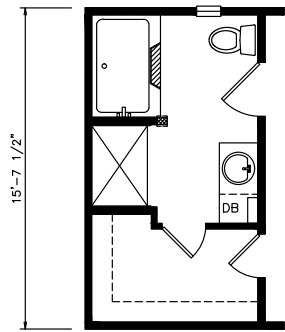

Reidville

Classic Series - Single Section

1,193 SQ. FT. (Approximate) 3 Bedrooms, 2 Baths

Last Updated: 6-9-21

OPTIONAL GLAMOUR BATH

FACTORY EXPO OUTLET CENTER
 5757 S. Palo Verde Rd., #202
 Tucson, AZ 85706