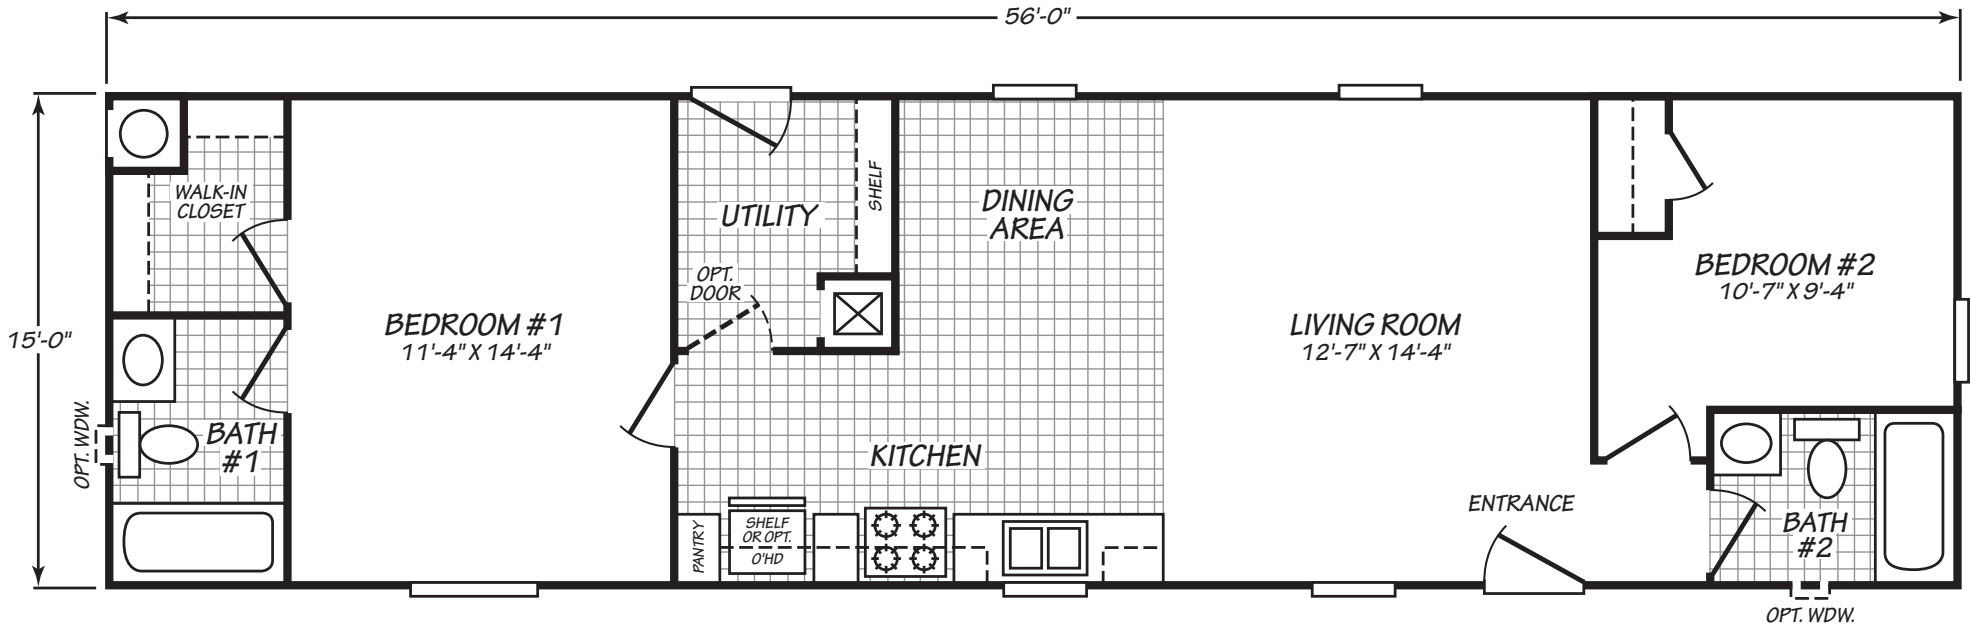

Roy

Canyon Lake Series

840 SQ. FT. (Approximate) 2 Bedroom, 2 Bath

Last Updated: 10-11-24

FACTORY EXPO OUTLET CENTER

5757 S. Palo Verde Rd., #202
Tucson, AZ 85706

FactoryBuiltHomesDirect.com | 1-800-965-2781