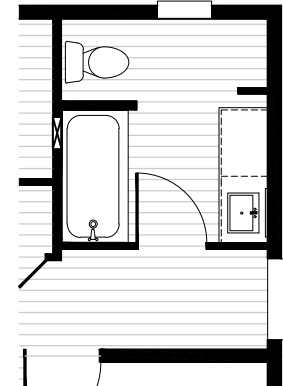

Sandtown

Tempo Series - Multi Section

1,475 SQ. FT. (Approximate) 3 Bedroom, 2 Bath

Last Updated: 8-10-23

WINDOW OPT.

28' x 56'

FACTORY EXPO OUTLET CENTER

5757 S. Palo Verde Rd., #202
Tucson, AZ 85706