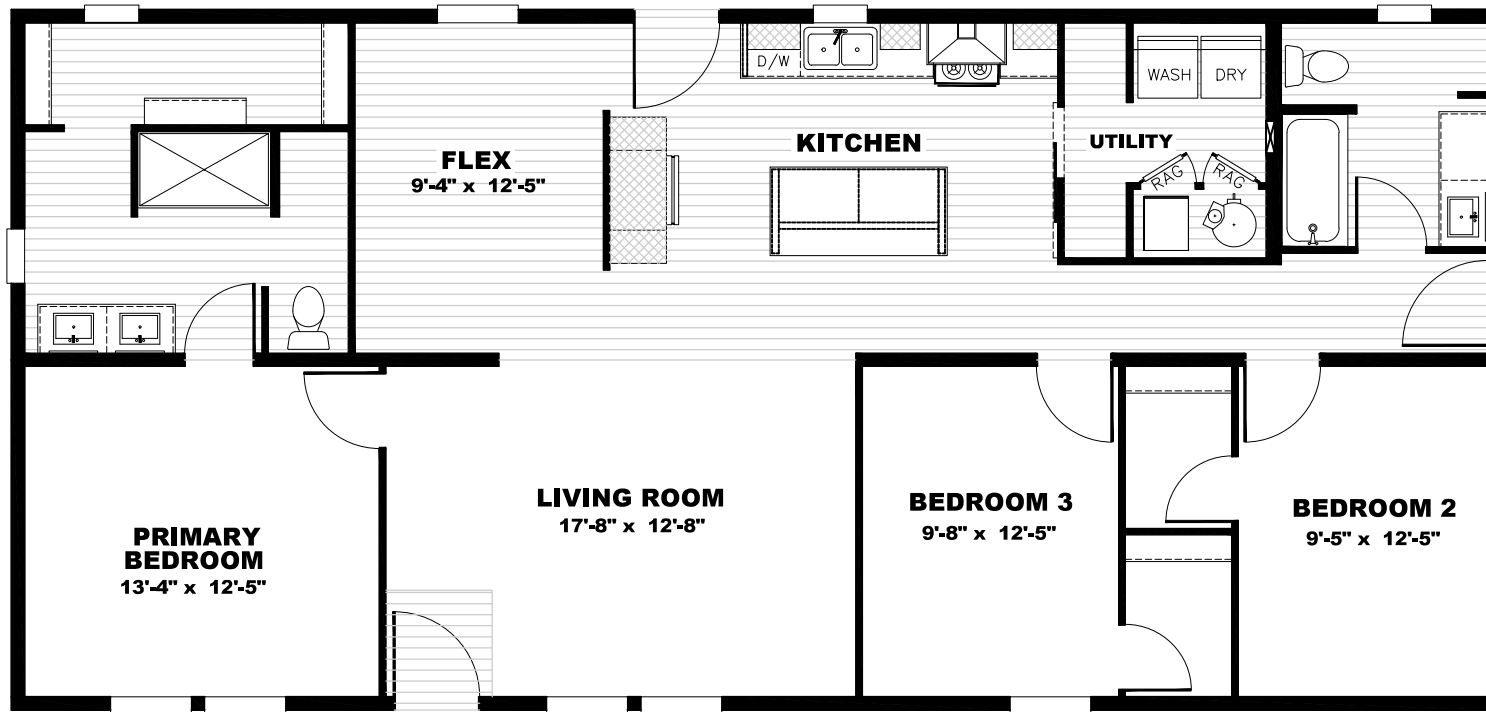

Sandtown

Tempo Series - Multi Section

1,475 SQ. FT. (Approximate) 3 Bedroom, 2 Bath

Last Updated: 8-10-23

WINDOW OPT.

28' x 56'

FACTORY EXPO OUTLET CENTER

5757 S. Palo Verde Rd., #202
Tucson, AZ 85706