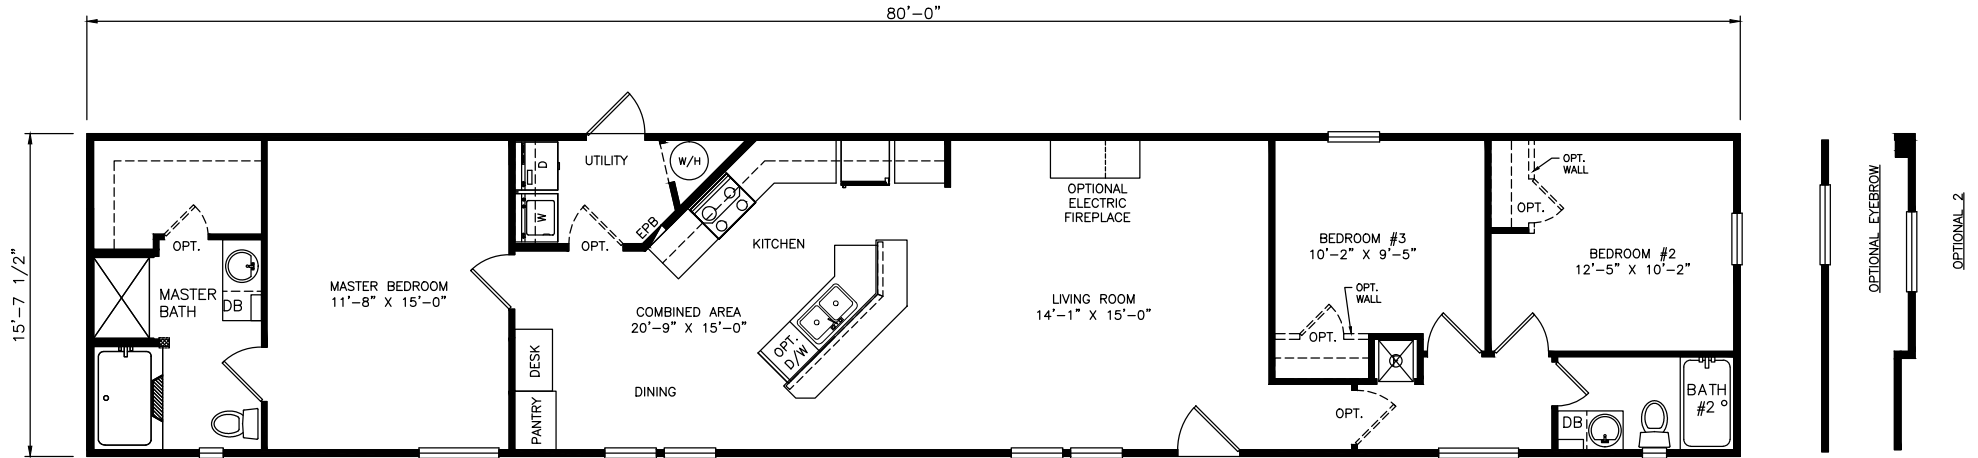

Sarasota

Classic Series - Single Section

1,256 SQ. FT. (Approximate) 3 Bedrooms, 2 Baths

Last Updated: 6-9-21

FACTORY EXPO OUTLET CENTER
5757 S. Palo Verde Rd., #202
Tucson, AZ 85706

FactoryBuiltHomesDirect.com | 1-800-965-2781