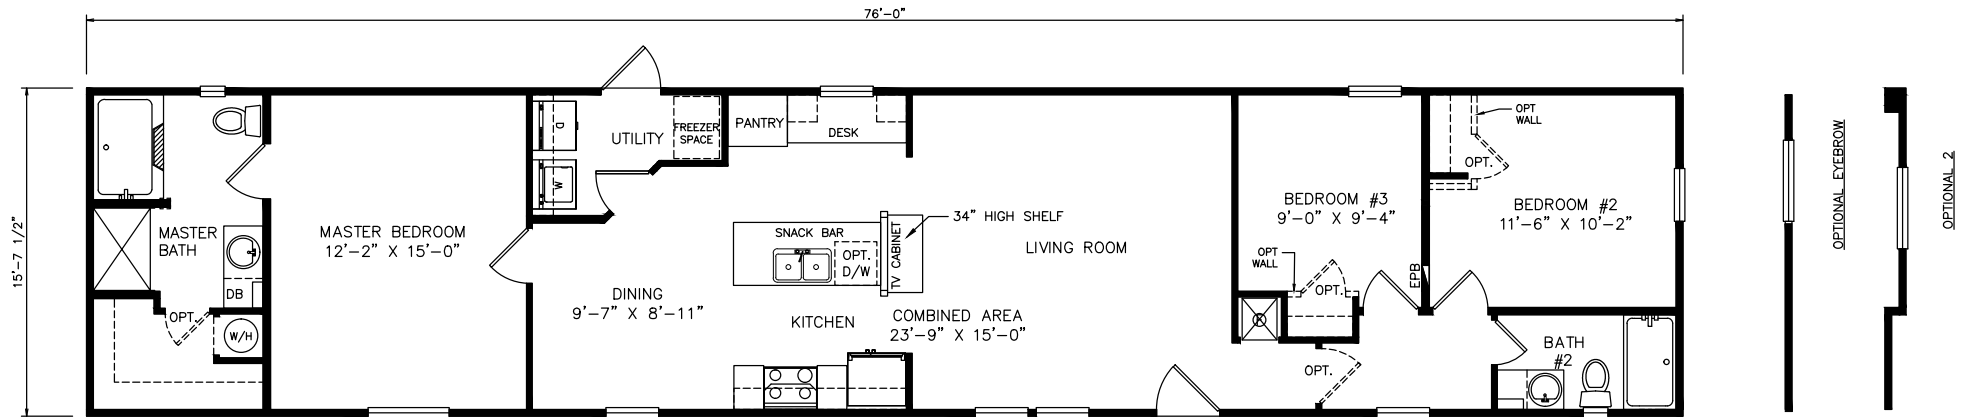

Scardino

Classic Series - Single Section

1,193 SQ. FT. (Approximate) 3 Bedrooms, 2 Baths

Last Updated: 6-9-21

FACTORY EXPO OUTLET CENTER
 5757 S. Palo Verde Rd., #202
 Tucson, AZ 85706

FactoryBuiltHomesDirect.com | 1-800-965-2781