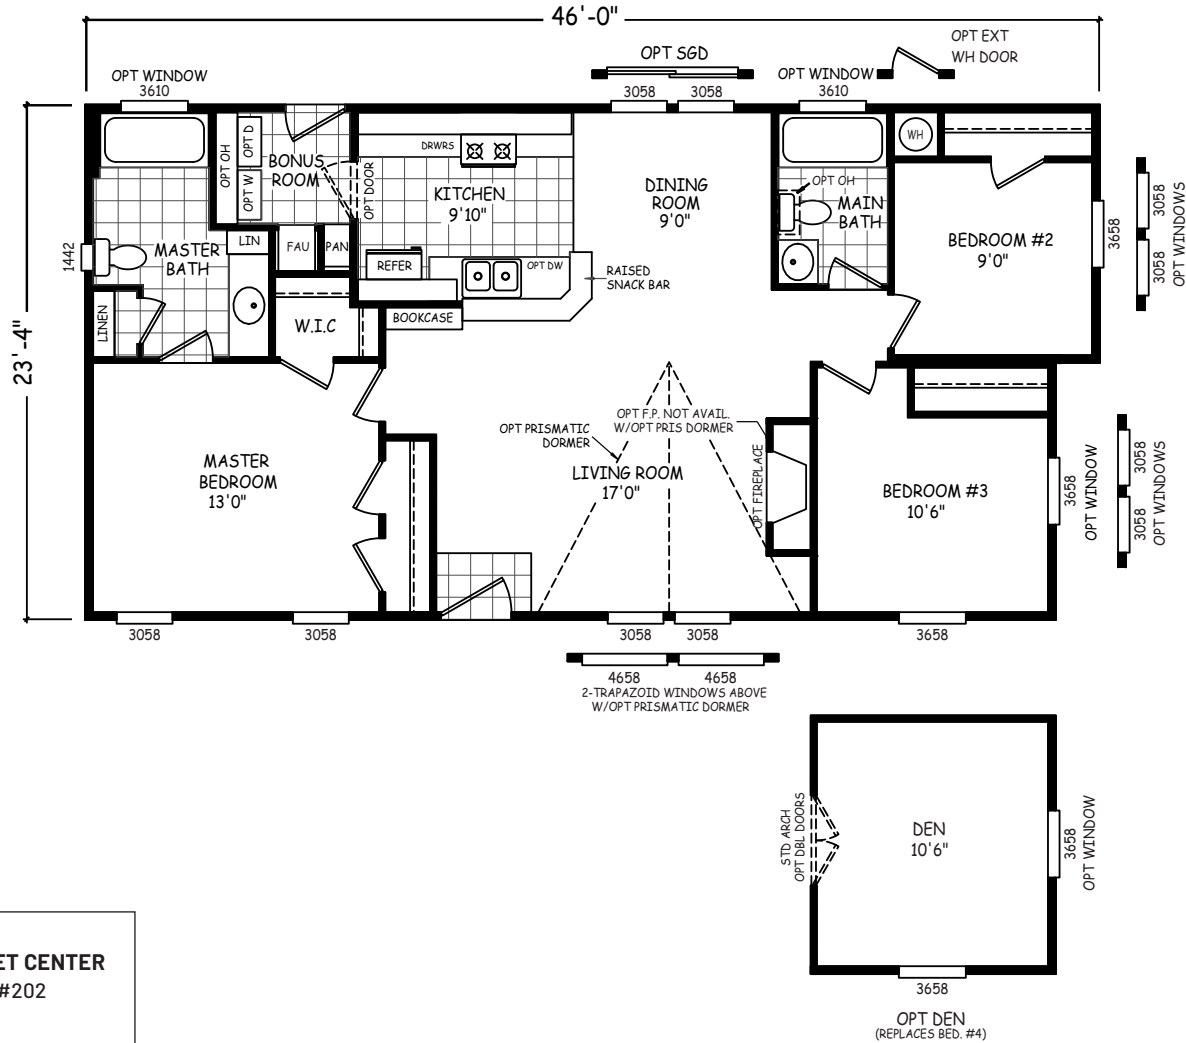

Solitude

GS Series

1,050 SQ. FT. (Approximate) 3 Bedroom, 2 Bath

Last Updated: 4-29-22

FACTORY EXPO OUTLET CENTER
 5757 S. Palo Verde Rd., #202
 Tucson, AZ 85706

FactoryBuiltHomesDirect.com | 1-800-965-2781