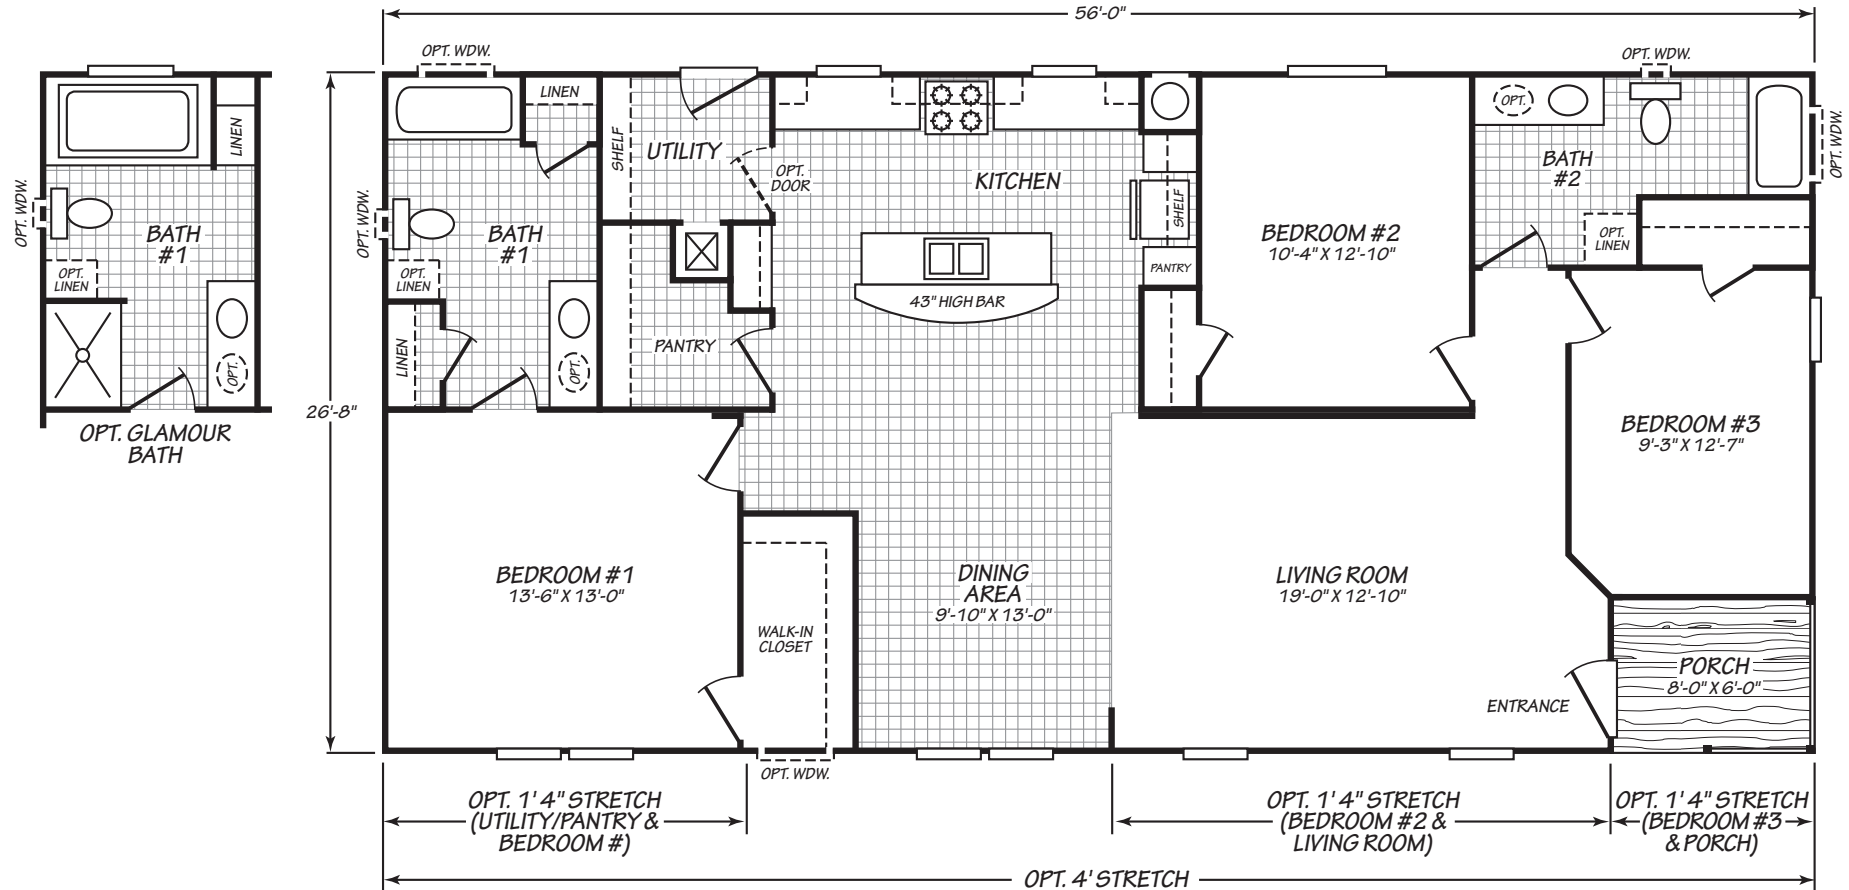

Sonora

Canyon Lake Series

1,492 SQ. FT. (Approximate) 3 Bedroom, 2 Bath

Last Updated: 10-11-24

FACTORY EXPO OUTLET CENTER

5757 S. Palo Verde Rd., #202
Tucson, AZ 85706

FactoryBuiltHomesDirect.com | 1-800-965-2781