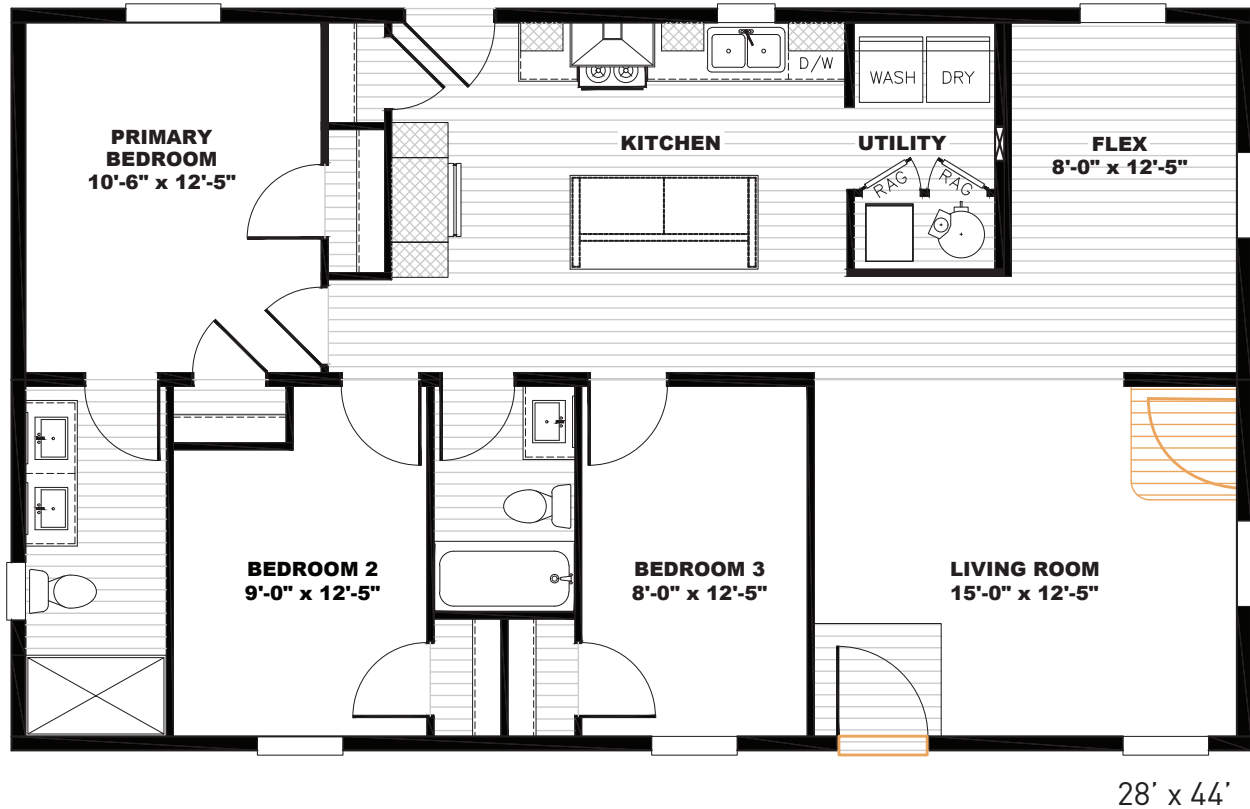

Terra

Tempo Series - Multi Section

1,158 SQ. FT. (Approximate) 3 Bedroom, 2 Bath

Last Updated: 5-22-23

 Alternate Door Location Available

FACTORY EXPO OUTLET CENTER

5757 S. Palo Verde Rd., #202
Tucson, AZ 85706