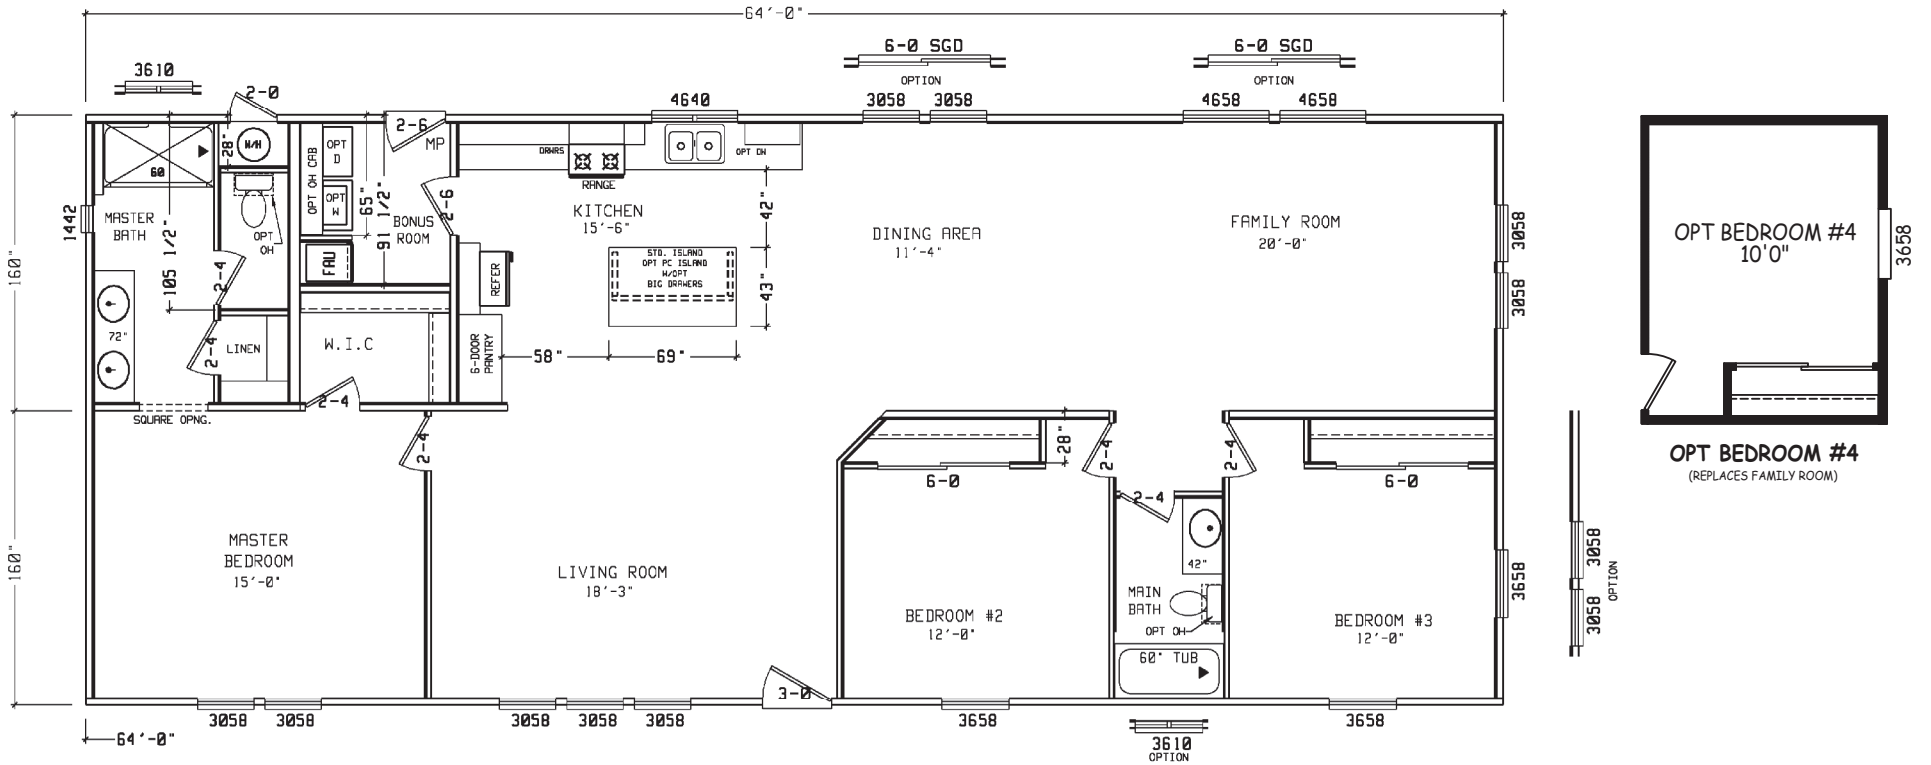

Torreón

GS Series

1,707 SQ. FT. (Approximate) 3 Bedroom, 2 Bath

Last Updated: 4-29-21

FACTORY EXPO OUTLET CENTER

5757 S. Palo Verde Rd., #202
Tucson, AZ 85706

FactoryBuiltHomesDirect.com | 1-800-965-2781

IMPORTANT: Alta Cima Corp reserves the right to modify, cancel or substitute products or features of this event at any time without prior notice or obligation. Pictures and other promotional materials are representative and may depict or contain floor plans, square footages, elevations, options, upgrades, extra design features, decorations, floor coverings, specialty light fixtures, custom paint and wall coverings, window treatments, landscaping, sound and alarm systems, furnishings, appliances, and other designer/decorator features and amenities that are not included as part of the home and/or may not be available at all locations. Home, pricing and community information is subject to change, and homes to prior sale, at any time without notice or obligation. ©2020 Alta Cima Corp. All rights reserved.