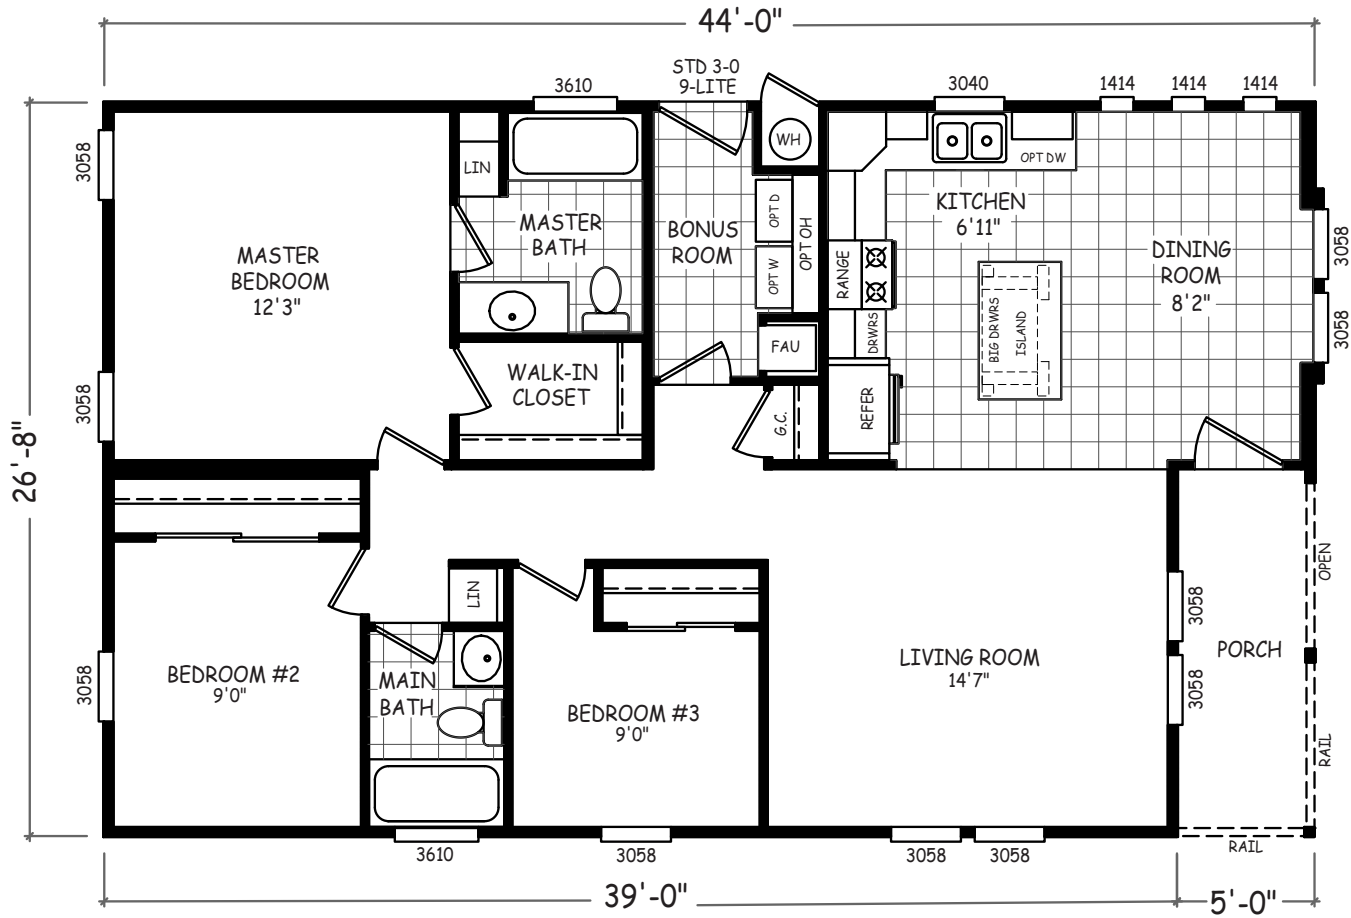

Triana

Sedona Ridge Series

3 Bedroom, 2 Bath
Approx. 1173 Sq. Ft.

Last Updated: 8-25-20

I authorize Factory Expo Outlet Center to build my house, per this plan.

X _____

Customer Signature/Date

Important: Due to our policy of continual improvement, all information in our brochures may vary from actual home. The right is reserved to make changes at any time, without notice or obligation, in colors, materials, specifications, processes, and models. All dimensions and square footage calculations are nominal and approximate figures. Please check with your local sales associate for specific and current information.