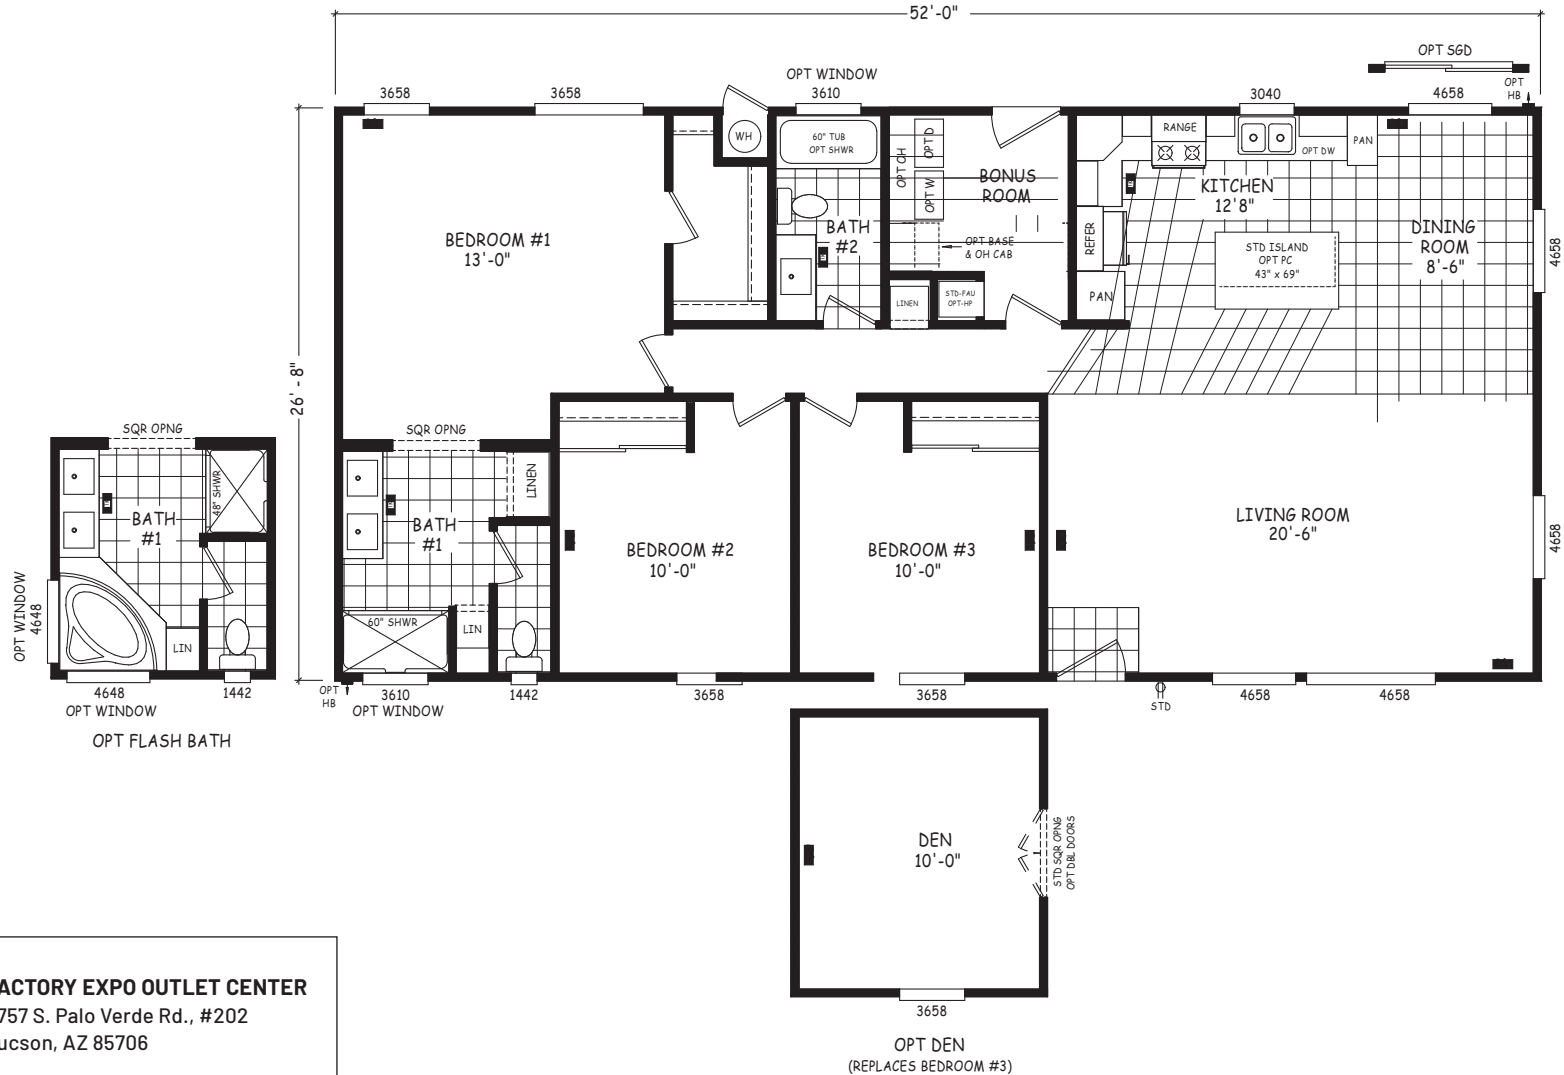

Tripoli

Edge Series

1,387 SQ. FT. (Approximate) 3 Bedroom, 2 Bath

Last Updated: 8-22-22

FACTORY EXPO OUTLET CENTER
 5757 S. Palo Verde Rd., #202
 Tucson, AZ 85706

FactoryBuiltHomesDirect.com | 1-800-965-2781