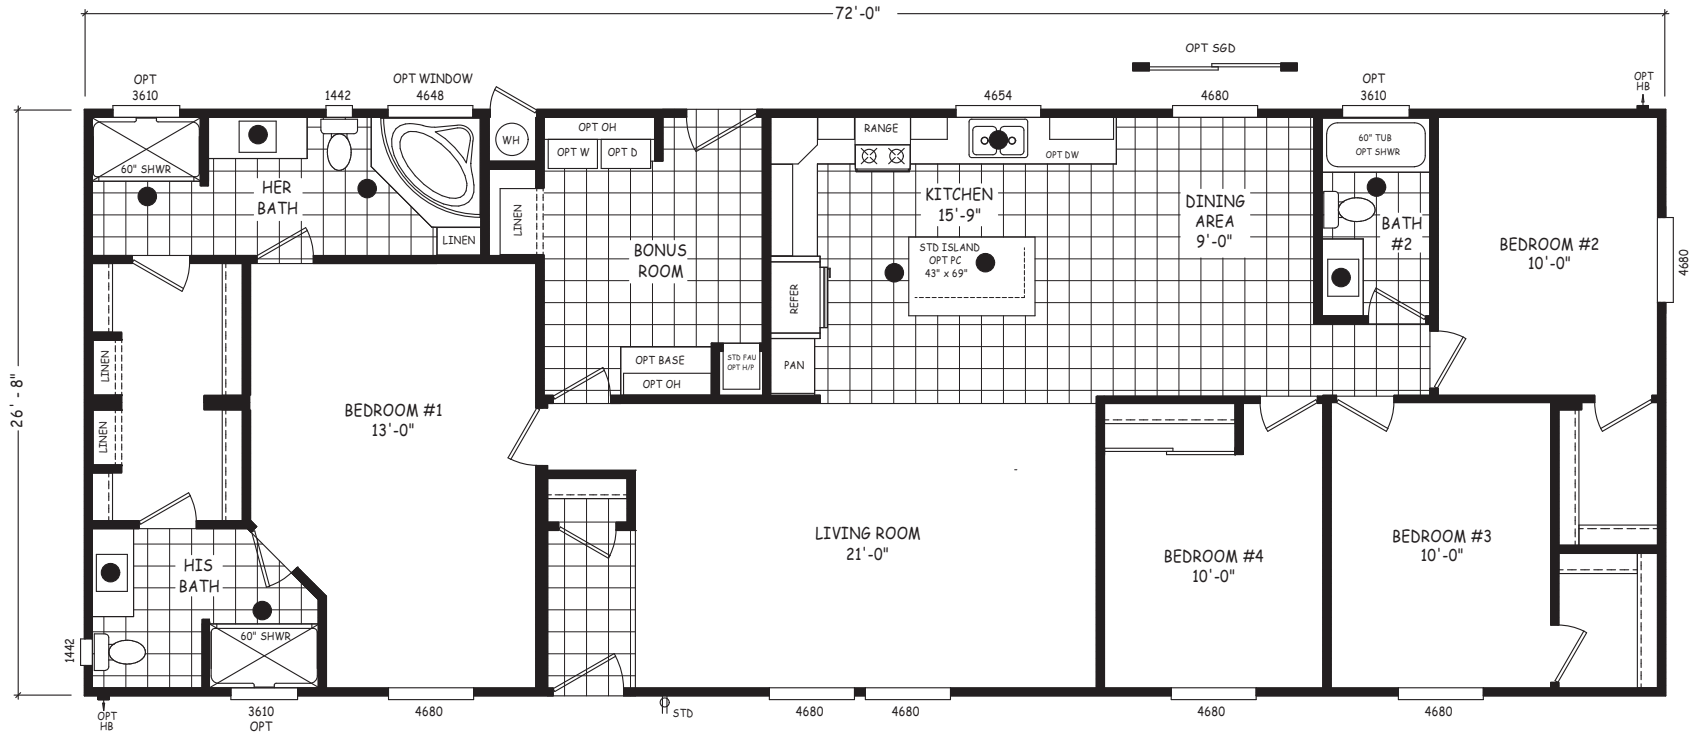

Tuweep

Edge Series

1,920 SQ. FT. (Approximate) 4 Bedroom, 3 Bath

Last Updated: 7-24-24

FACTORY EXPO OUTLET CENTER

5757 S. Palo Verde Rd., #202
Tucson, AZ 85706

FactoryBuiltHomesDirect.com | 1-800-965-2781

IMPORTANT: Alta Cima Corp reserves the right to modify, cancel or substitute products or features of this event at any time without prior notice or obligation. Pictures and other promotional materials are representative and may depict or contain floor plans, square footages, elevations, options, upgrades, extra design features, decorations, floor coverings, specialty light fixtures, custom paint and wall coverings, window treatments, landscaping, sound and alarm systems, furnishings, appliances, and other designer/decorator features and amenities that are not included as part of the home and/or may not be available at all locations. Home, pricing and community information is subject to change, and homes to prior sale, at any time without notice or obligation. ©2020 Alta Cima Corp. All rights reserved.