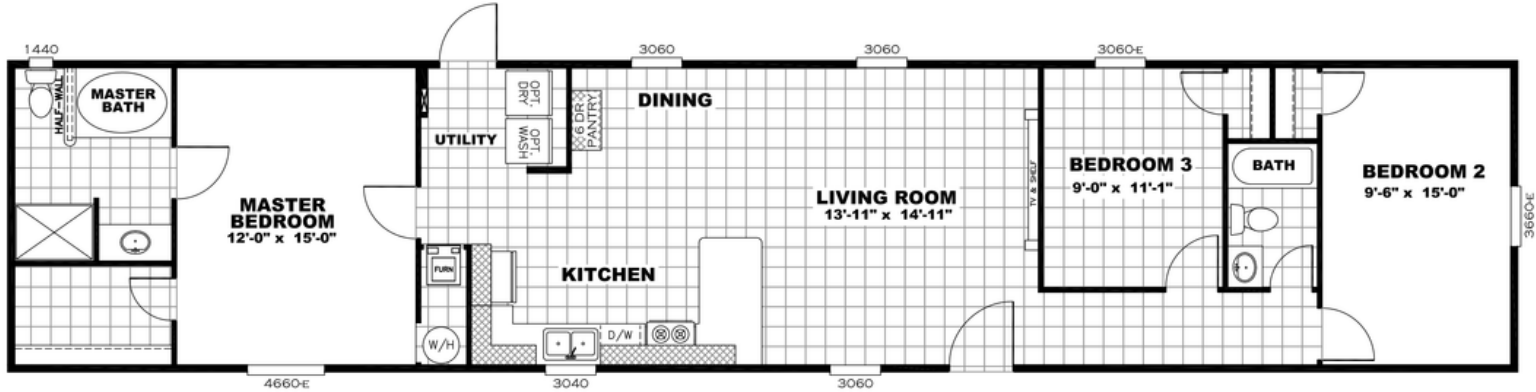

Wales

Independent Series

3 Bedrooms, 2 Baths
Approx. 1,080 Sq. Ft.

Last Updated: 4-7-20

I authorize Factory Expo Outlet Center to build my house, per this plan.

X _____

Customer Signature/Date

Important: Due to our policy of continual improvement, all information in our brochures may vary from actual home. The right is reserved to make changes at any time, without notice or obligation, in colors, materials, specifications, processes, and models. All dimensions and square footage calculations are nominal and approximate figures. Please check with your local sales associate for specific and current information.