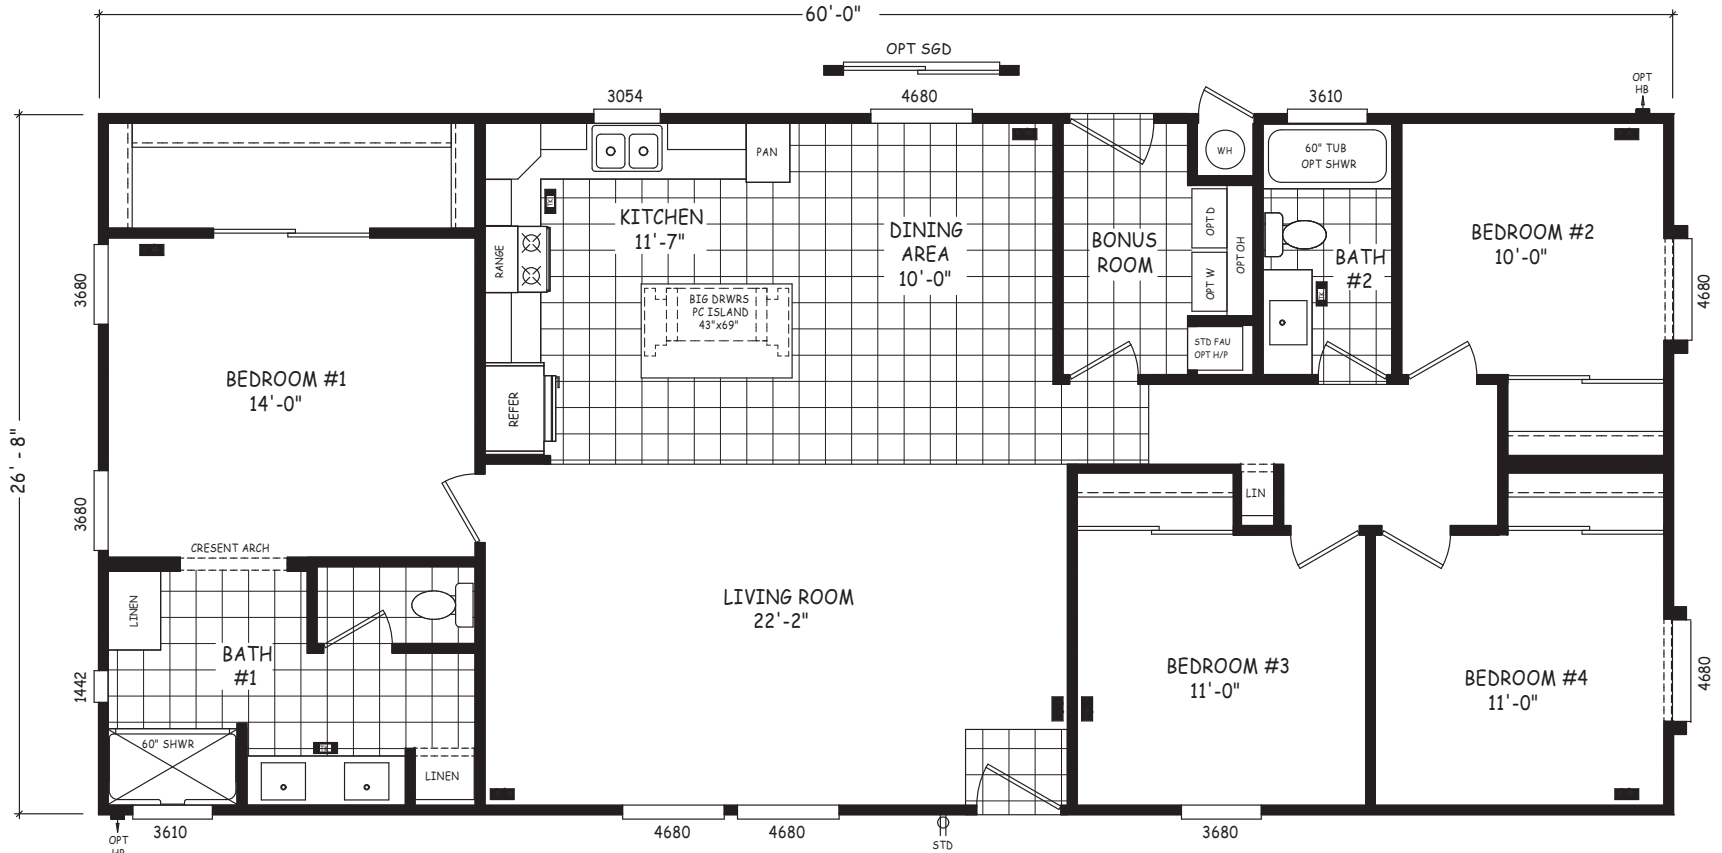

Wilmont

Pinnacle Series

1,600 SQ. FT. (Approximate) 4 Bedroom, 2 Bath

Factory Expo
"Factory Direct Pricing" OUTLET CENTER

Last Updated: 8-22-22

FACTORY EXPO OUTLET CENTER
5757 S. Palo Verde Rd., #202
Tucson, AZ 85706