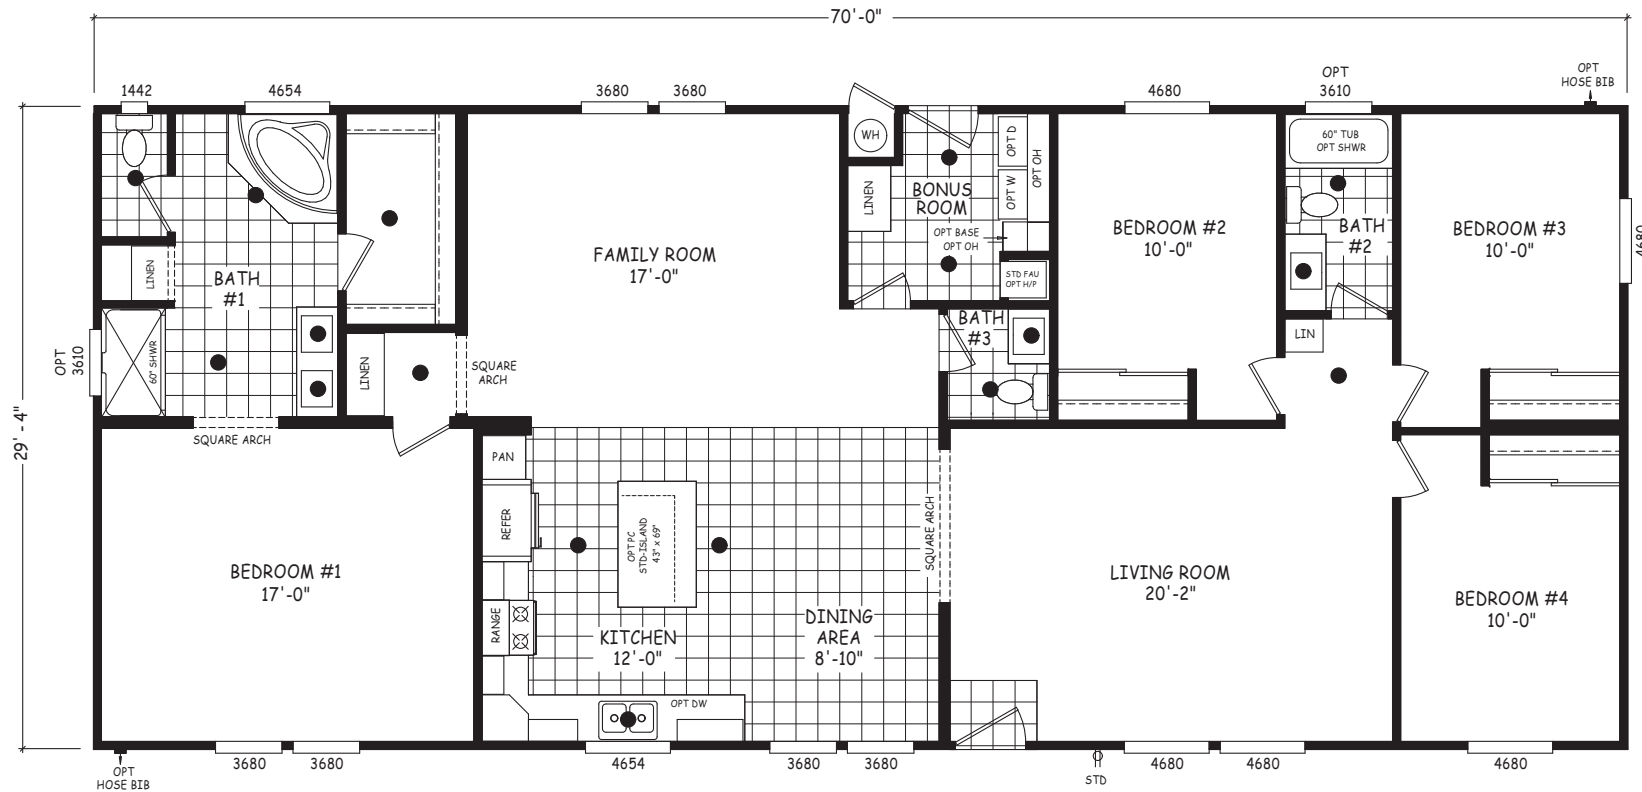

# Woodlyn

Edge Series

2,053 SQ. FT. (Approximate) 4 Bedroom, 2.5 Bath

Last Updated: 7-24-24

**FACTORY EXPO OUTLET CENTER**  
 5757 S. Palo Verde Rd., #202  
 Tucson, AZ 85706

**FactoryBuiltHomesDirect.com | 1-800-965-2781**