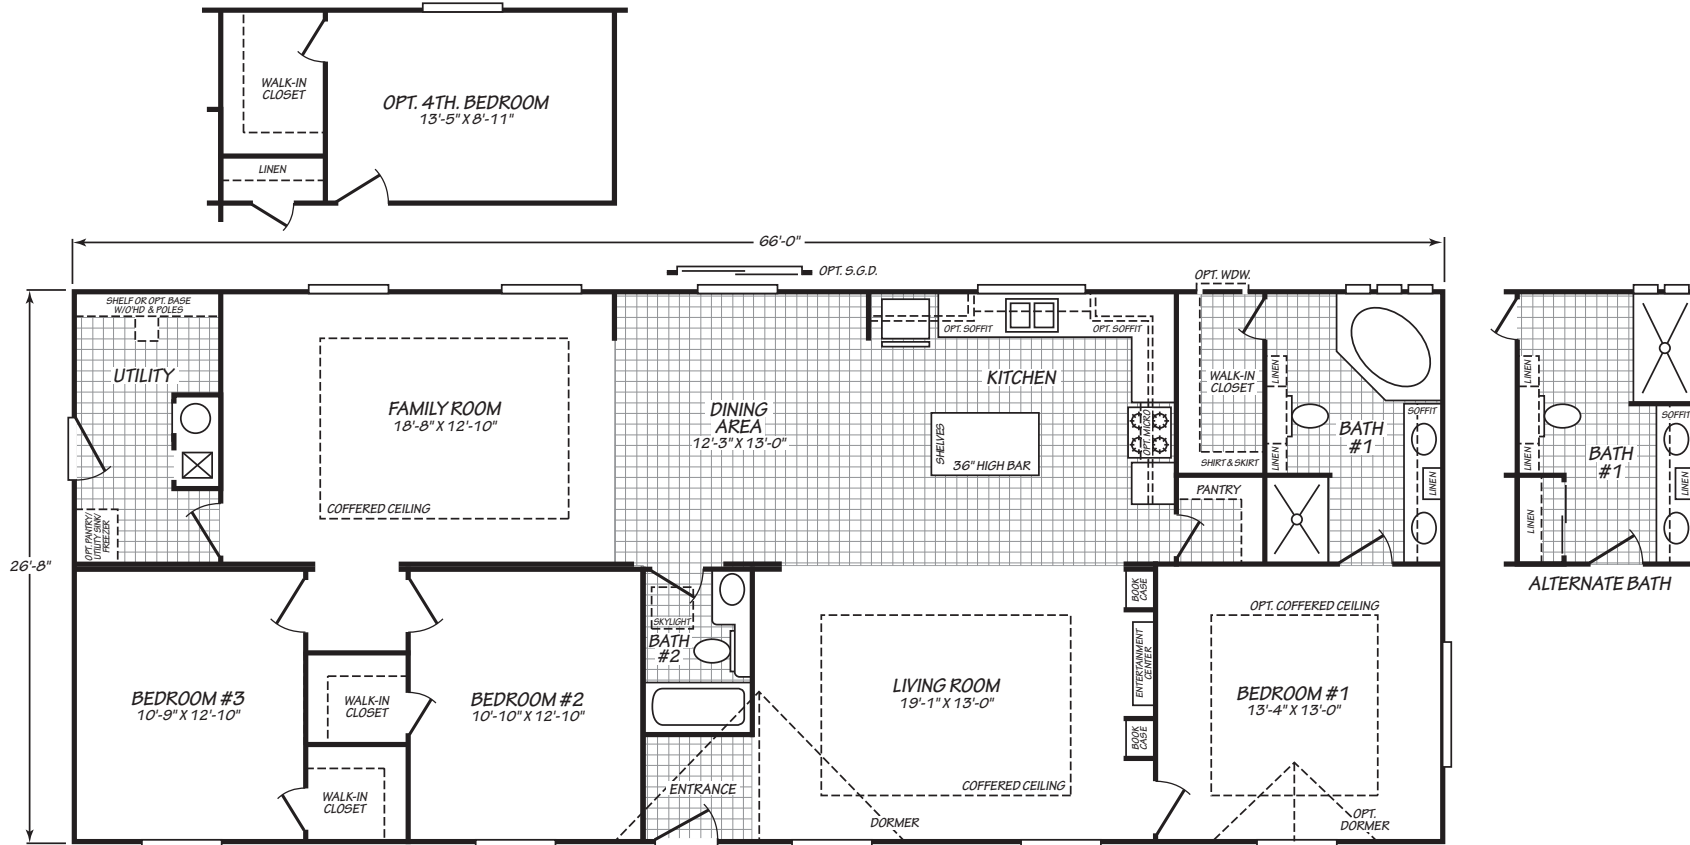

Cascadia

Wingate Series

1,760 SQ. FT. (Approximate) 3 Bedroom, 2 Bath

Last Updated: 11-30-20

FACTORY EXPO HOME CENTERS
 2555 Progress Way
 Woodburn, OR 97071

FactoryExpo.net | 1-800-889-8548

IMPORTANT: Alta Cima Corp reserves the right to modify, cancel or substitute products or features of this event at any time without prior notice or obligation. Pictures and other promotional materials are representative and may depict or contain floor plans, square footages, elevations, options, upgrades, extra design features, decorations, floor coverings, specialty light fixtures, custom paint and wall coverings, window treatments, landscaping, sound and alarm systems, furnishings, appliances, and other designer/decorator features and amenities that are not included as part of the home and/or may not be available at all locations. Home, pricing and community information is subject to change, and homes to prior sale, at any time without notice or obligation. ©2020 Alta Cima Corp. All rights reserved.