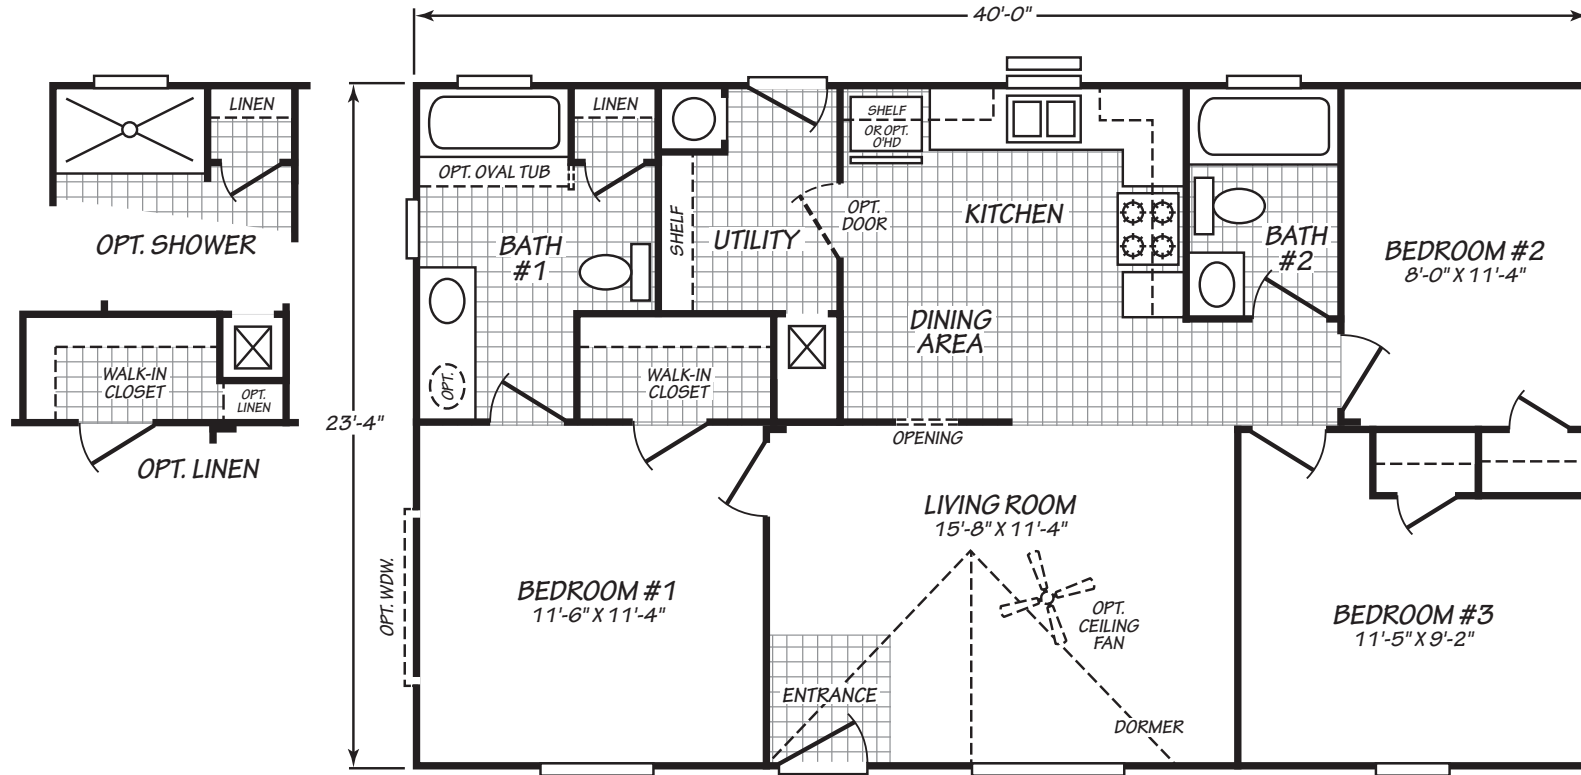

Chelan

Evergreen Series

933 SQ. FT. (Approximate) 3 Bedrooms, 2 Baths

Last Updated: 1-17-22

FACTORY EXPO HOME CENTERS
 2555 Progress Way
 Woodburn, OR 97071

FactoryExpo.net | 1-800-889-8548

IMPORTANT: Alta Cima Corp reserves the right to modify, cancel or substitute products or features of this event at any time without prior notice or obligation. Pictures and other promotional materials are representative and may depict or contain floor plans, square footages, elevations, options, upgrades, extra design features, decorations, floor coverings, specialty light fixtures, custom paint and wall coverings, window treatments, landscaping, sound and alarm systems, furnishings, appliances, and other designer/decorator features and amenities that are not included as part of the home and/or may not be available at all locations. Home, pricing and community information is subject to change, and homes to prior sale, at any time without notice or obligation. ©2020 Alta Cima Corp. All rights reserved.