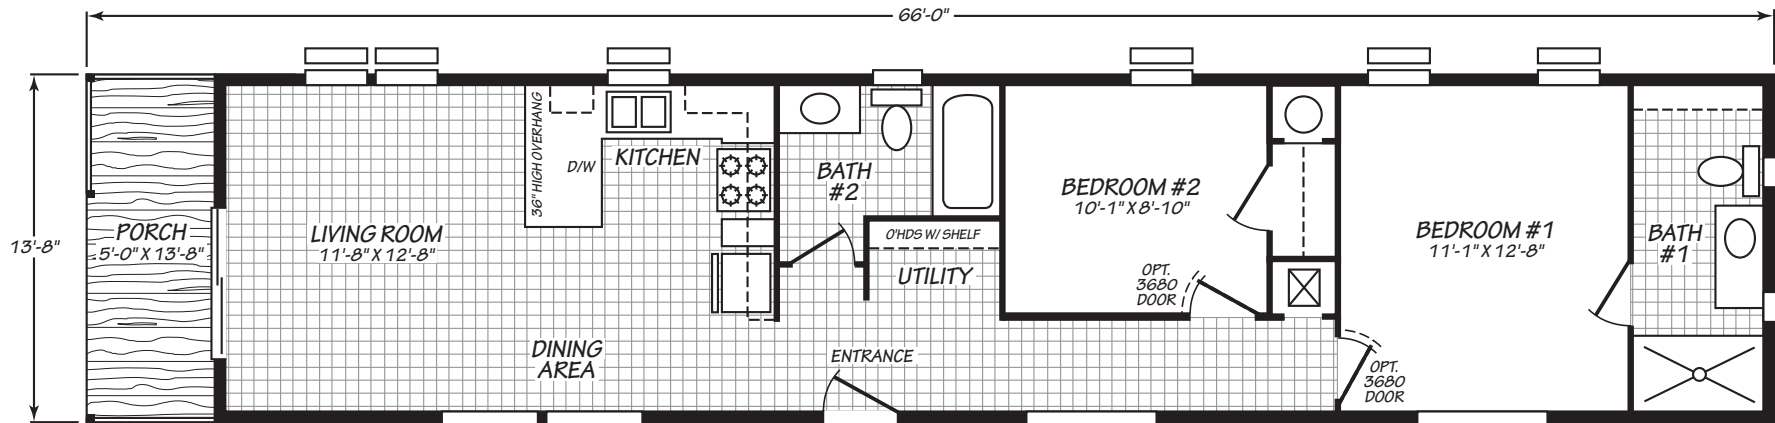

Cushman

Ascent Shed Roof Series

833 SQ. FT. (Approximate) 2 Bedroom, 2 Bath

Last Updated: 8-29-24

FACTORY EXPO HOME CENTERS
 2555 Progress Way
 Woodburn, OR 97071

FactoryExpo.net | 1-800-889-8548

IMPORTANT: Alta Cima Corp reserves the right to modify, cancel or substitute products or features of this event at any time without prior notice or obligation. Pictures and other promotional materials are representative and may depict or contain floor plans, square footages, elevations, options, upgrades, extra design features, decorations, floor coverings, specialty light fixtures, custom paint and wall coverings, window treatments, landscaping, sound and alarm systems, furnishings, appliances, and other designer/decorator features and amenities that are not included as part of the home and/or may not be available at all locations. Home, pricing and community information is subject to change, and homes to prior sale, at any time without notice or obligation. ©2020 Alta Cima Corp. All rights reserved.