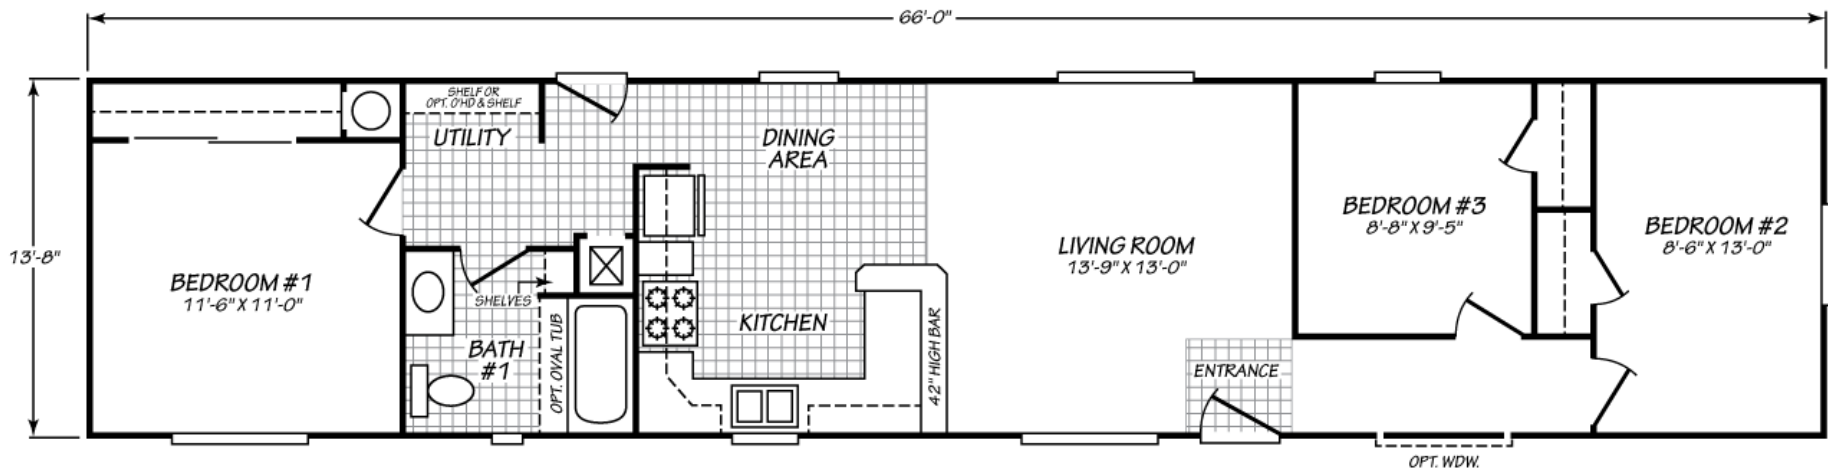

Foley

Sandpointe Series

901 SQ. FT. (Approximate) 3 Bedroom, 1 Bath

Last Updated: 8-7-23

FACTORY EXPO HOME CENTERS
2555 Progress Way
Woodburn, OR 97071

FactoryExpo.net | 1-800-889-8548

IMPORTANT: Alta Cima Corp reserves the right to modify, cancel or substitute products or features of this event at any time without prior notice or obligation. Pictures and other promotional materials are representative and may depict or contain floor plans, square footages, elevations, options, upgrades, extra design features, decorations, floor coverings, specialty light fixtures, custom paint and wall coverings, window treatments, landscaping, sound and alarm systems, furnishings, appliances, and other designer/decorator features and amenities that are not included as part of the home and/or may not be available at all locations. Home, pricing and community information is subject to change, and homes to prior sale, at any time without notice or obligation. ©2020 Alta Cima Corp. All rights reserved.