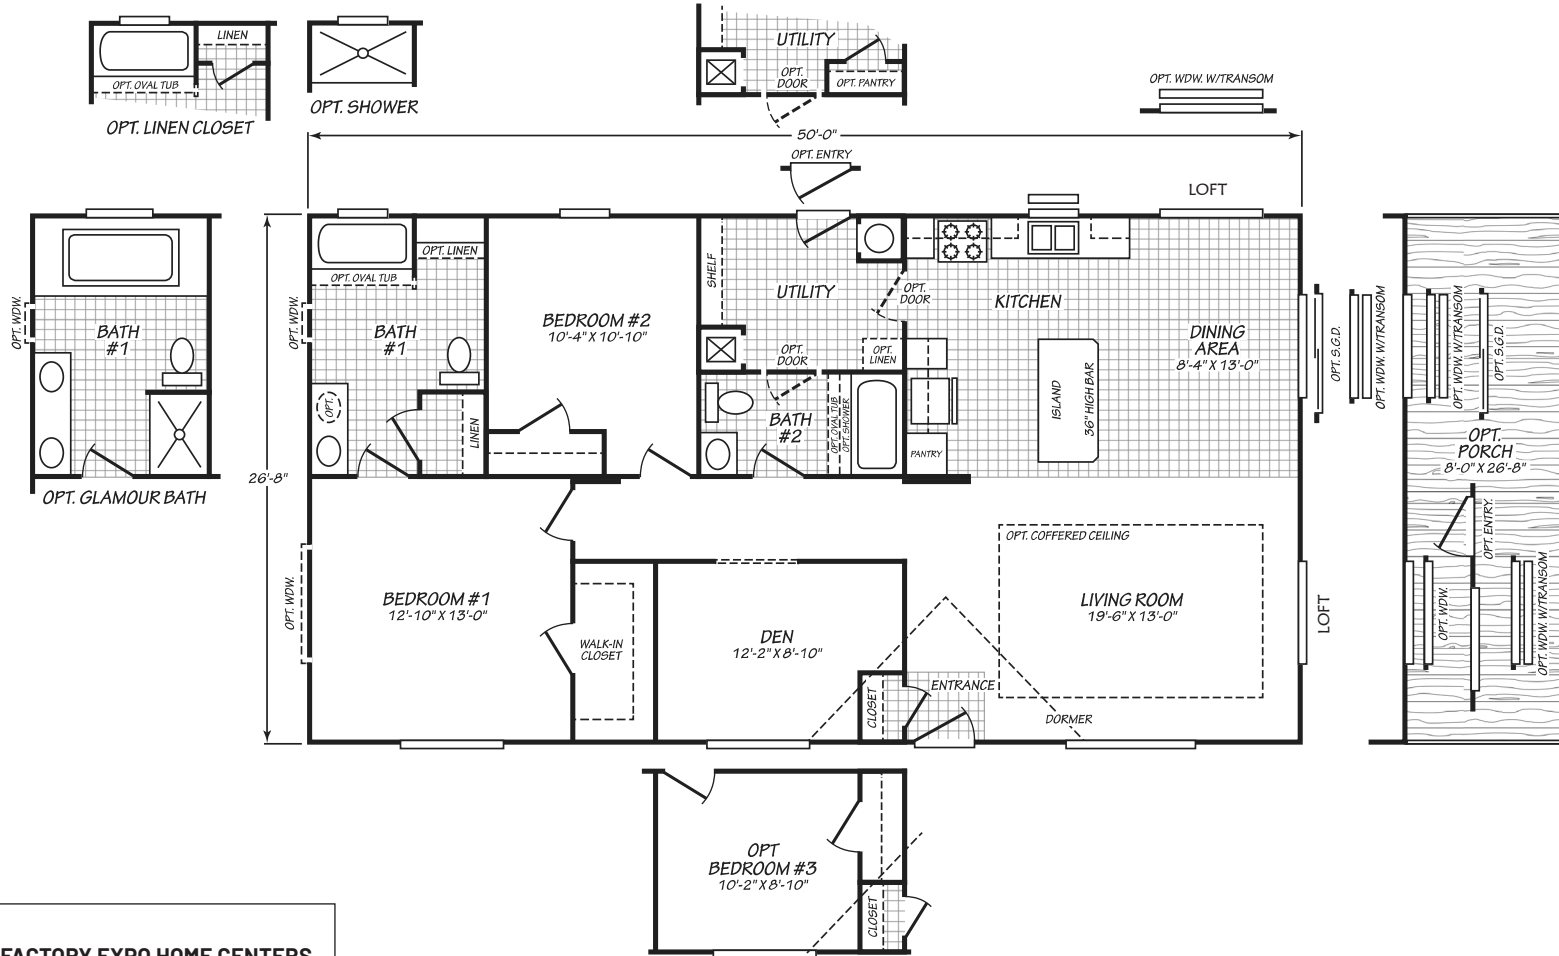

Henley

Evergreen Series

1,333 SQ. FT. (Approximate) 2 Bedroom, 2 Bath

Last Updated: 9-13-22

FACTORY EXPO HOME CENTERS
 2555 Progress Way
 Woodburn, OR 97071

FactoryExpo.net | 1-800-889-8548

IMPORTANT: Alta Cima Corp reserves the right to modify, cancel or substitute products or features of this event at any time without prior notice or obligation. Pictures and other promotional materials are representative and may depict or contain floor plans, square footages, elevations, options, upgrades, extra design features, decorations, floor coverings, specialty light fixtures, custom paint and wall coverings, window treatments, landscaping, sound and alarm systems, furnishings, appliances, and other designer/decorator features and amenities that are not included as part of the home and/or may not be available at all locations. Home, pricing and community information is subject to change, and homes to prior sale, at any time without notice or obligation. ©2020 Alta Cima Corp. All rights reserved.