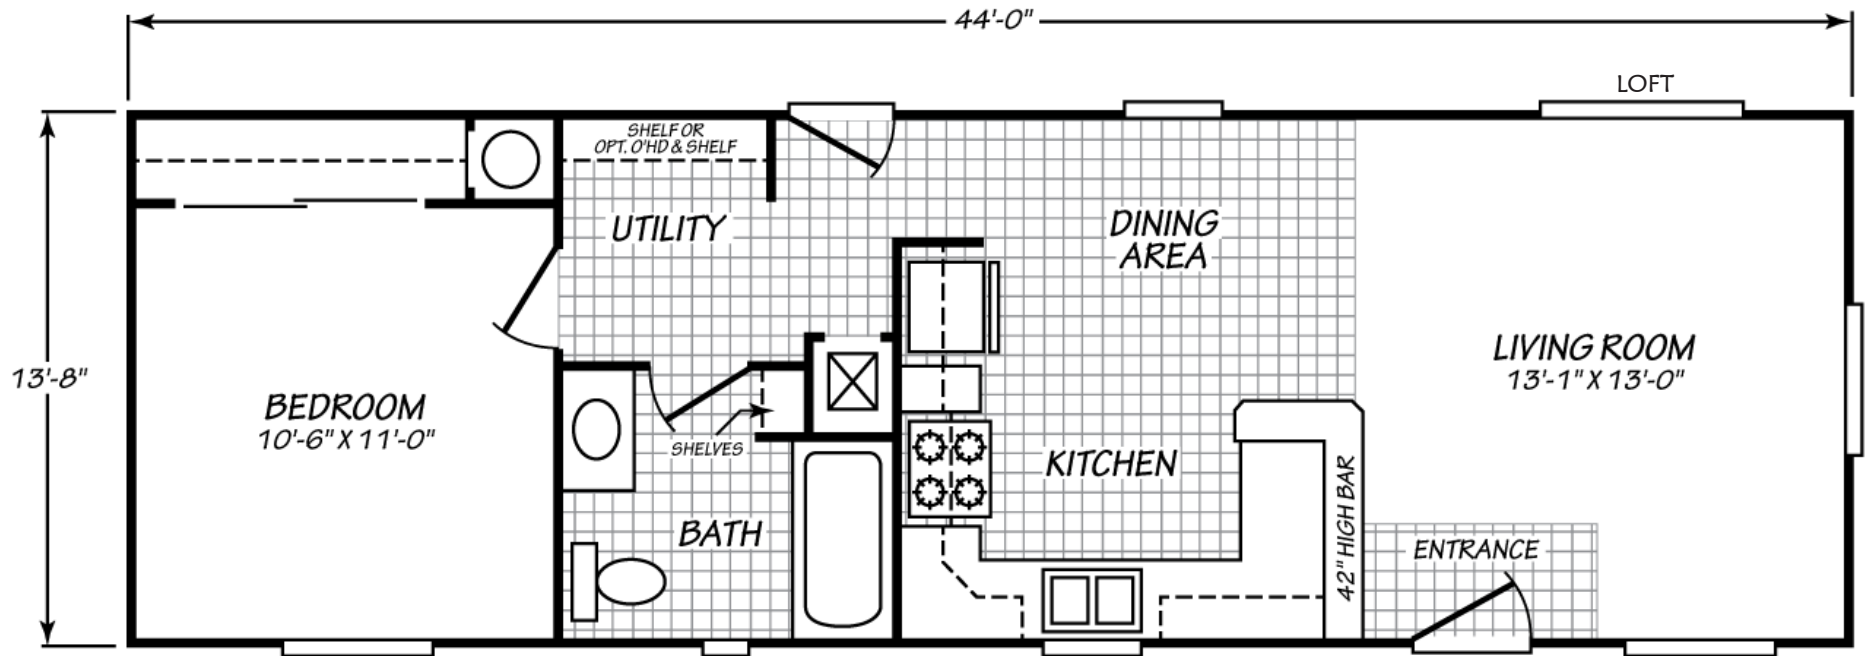

Honeydew

Sandpointe Series

601 SQ. FT. (Approximate) 1 Bedroom, 1 Bath

Last Updated: 4-18-23

FACTORY EXPO HOME CENTERS
2555 Progress Way
Woodburn, OR 97071

FactoryExpo.net | 1-800-889-8548

IMPORTANT: Alta Cima Corp reserves the right to modify, cancel or substitute products or features of this event at any time without prior notice or obligation. Pictures and other promotional materials are representative and may depict or contain floor plans, square footages, elevations, options, upgrades, extra design features, decorations, floor coverings, specialty light fixtures, custom paint and wall coverings, window treatments, landscaping, sound and alarm systems, furnishings, appliances, and other designer/decorator features and amenities that are not included as part of the home and/or may not be available at all locations. Home, pricing and community information is subject to change, and homes to prior sale, at any time without notice or obligation. ©2020 Alta Cima Corp. All rights reserved.