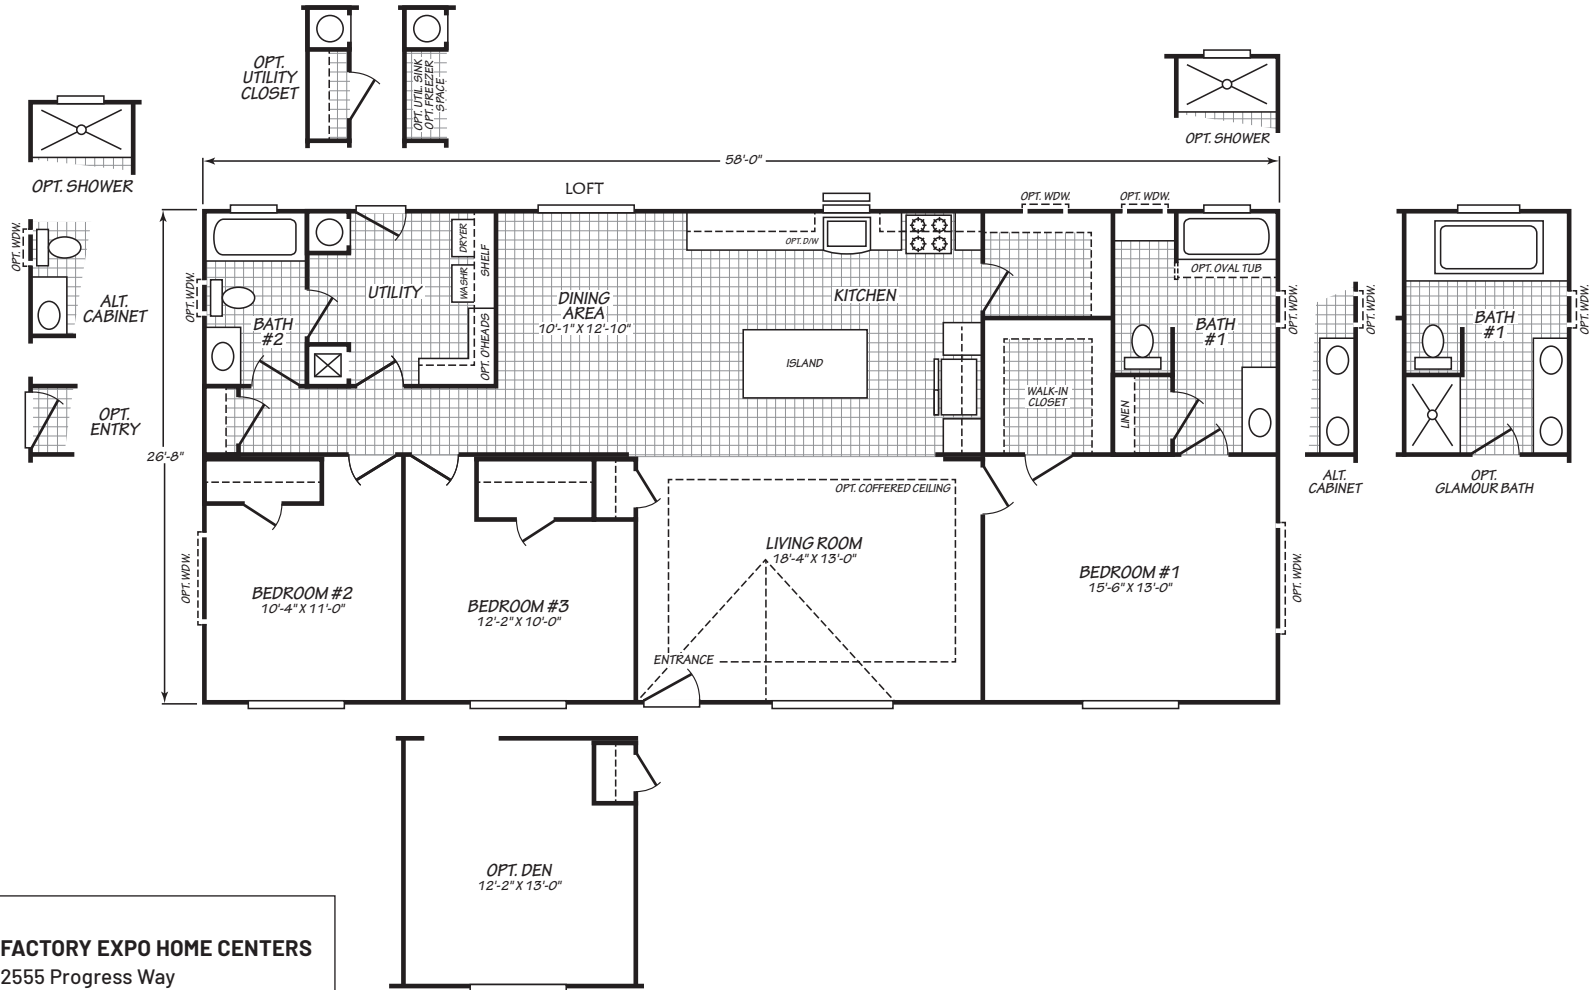

Irby

Evergreen Series

1,547 SQ. FT. (Approximate) 3 Bedrooms, 2 Bath

Factory Expo

"Factory Direct Pricing" HOME CENTERS

Last Updated: 9-14-22

FACTORY EXPO HOME CENTERS
2555 Progress Way
Woodburn, OR 97071

FactoryExpo.net | 1-800-889-8548