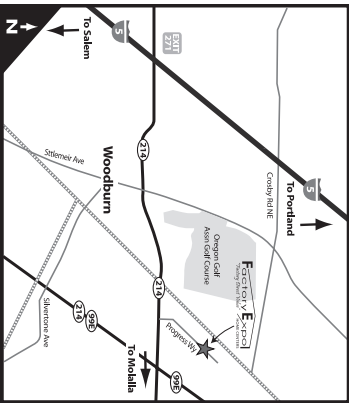

I authorize Factory Expo Home Centers to build my house, per this plan.
X _____
Customer Signature/Date

Important: Due to our policy of continual improvement, all information in our brochures may vary from actual home. The right is reserved to make changes at any time, without notice or obligation, in colors, materials, specifications, processes, and models. All dimensions and square footage calculations are nominal and approximate figures. Please check with your local sales associate for specific and current information.

For Detailed Directions See Map On Our Website
1-800-889-8548