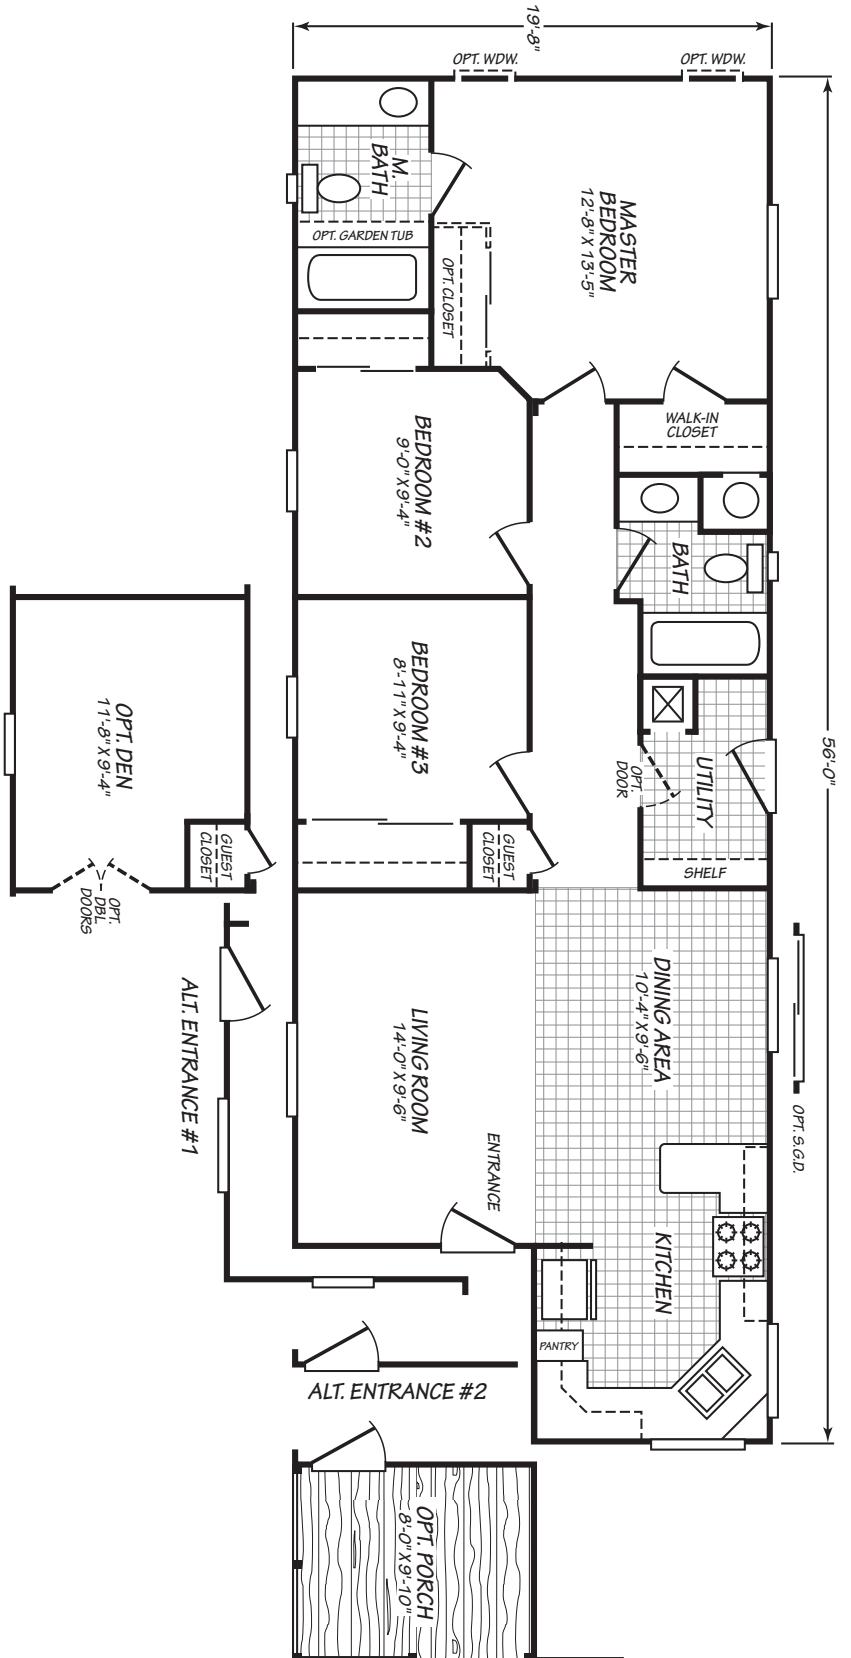

# Longview

Weston Super Value Series

3 Bedroom, 2 Bath  
Approx. 1,021 Sq. Ft.

Last Updated: 11-16-17

I authorize Factory Expo Home Centers to build my house, per this plan.  
X \_\_\_\_\_  
Customer Signature/Date