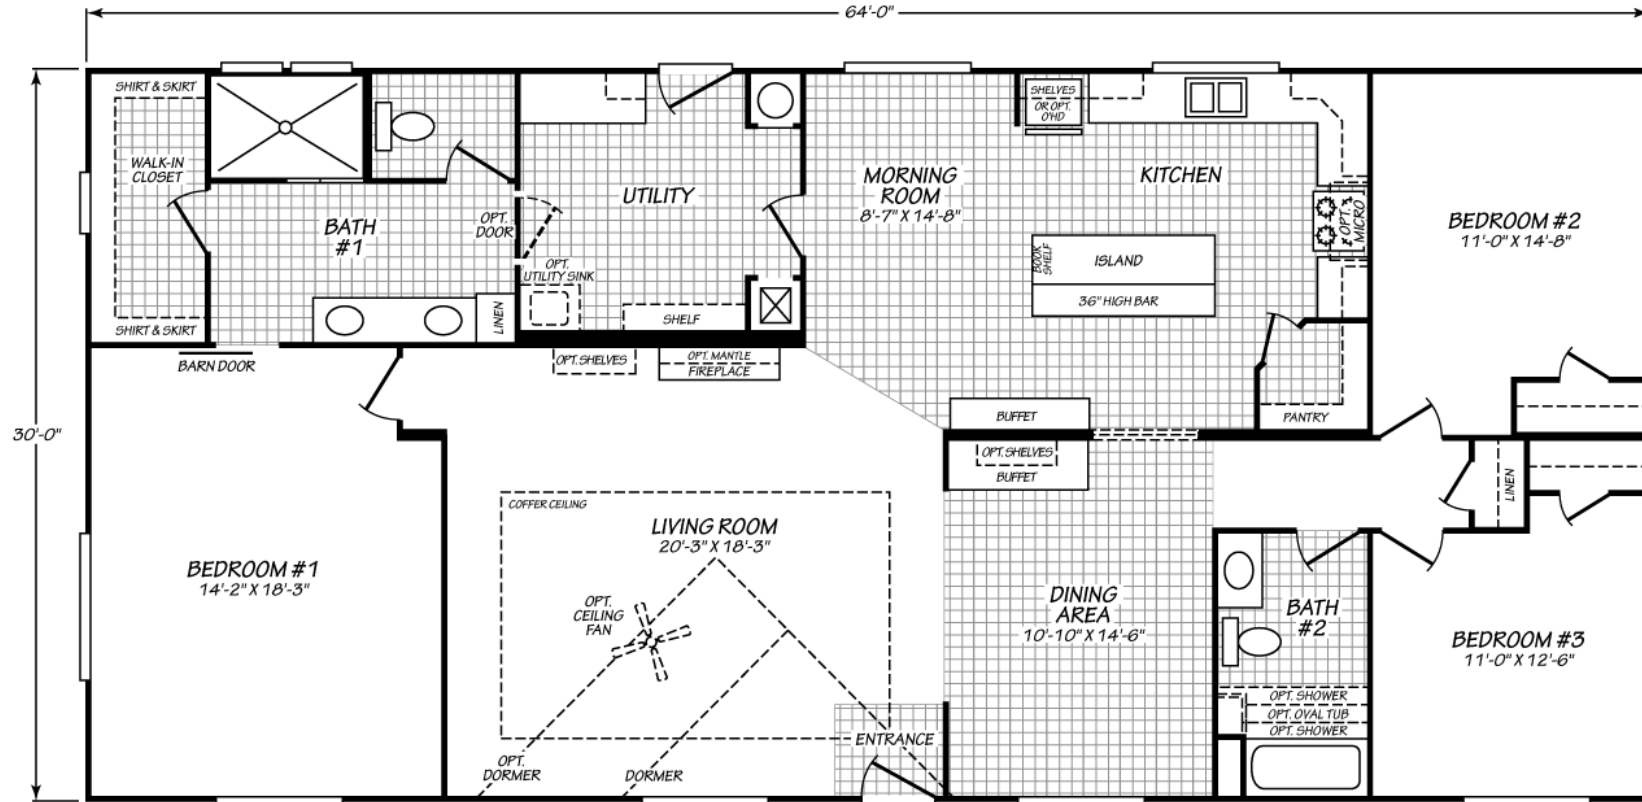

Lorane

Crater Lake Series

1,920 SQ. FT. (Approximate) 3 Bedroom, 2 Bath

Last Updated: 7-14-21

FACTORY EXPO HOME CENTERS
 2555 Progress Way
 Woodburn, OR 97071

FactoryExpo.net | 1-800-889-8548

IMPORTANT: Alta Cima Corp reserves the right to modify, cancel or substitute products or features of this event at any time without prior notice or obligation. Pictures and other promotional materials are representative and may depict or contain floor plans, square footages, elevations, options, upgrades, extra design features, decorations, floor coverings, specialty light fixtures, custom paint and wall coverings, window treatments, landscaping, sound and alarm systems, furnishings, appliances, and other designer/decorator features and amenities that are not included as part of the home and/or may not be available at all locations. Home, pricing and community information is subject to change, and homes to prior sale, at any time without notice or obligation. ©2020 Alta Cima Corp. All rights reserved.