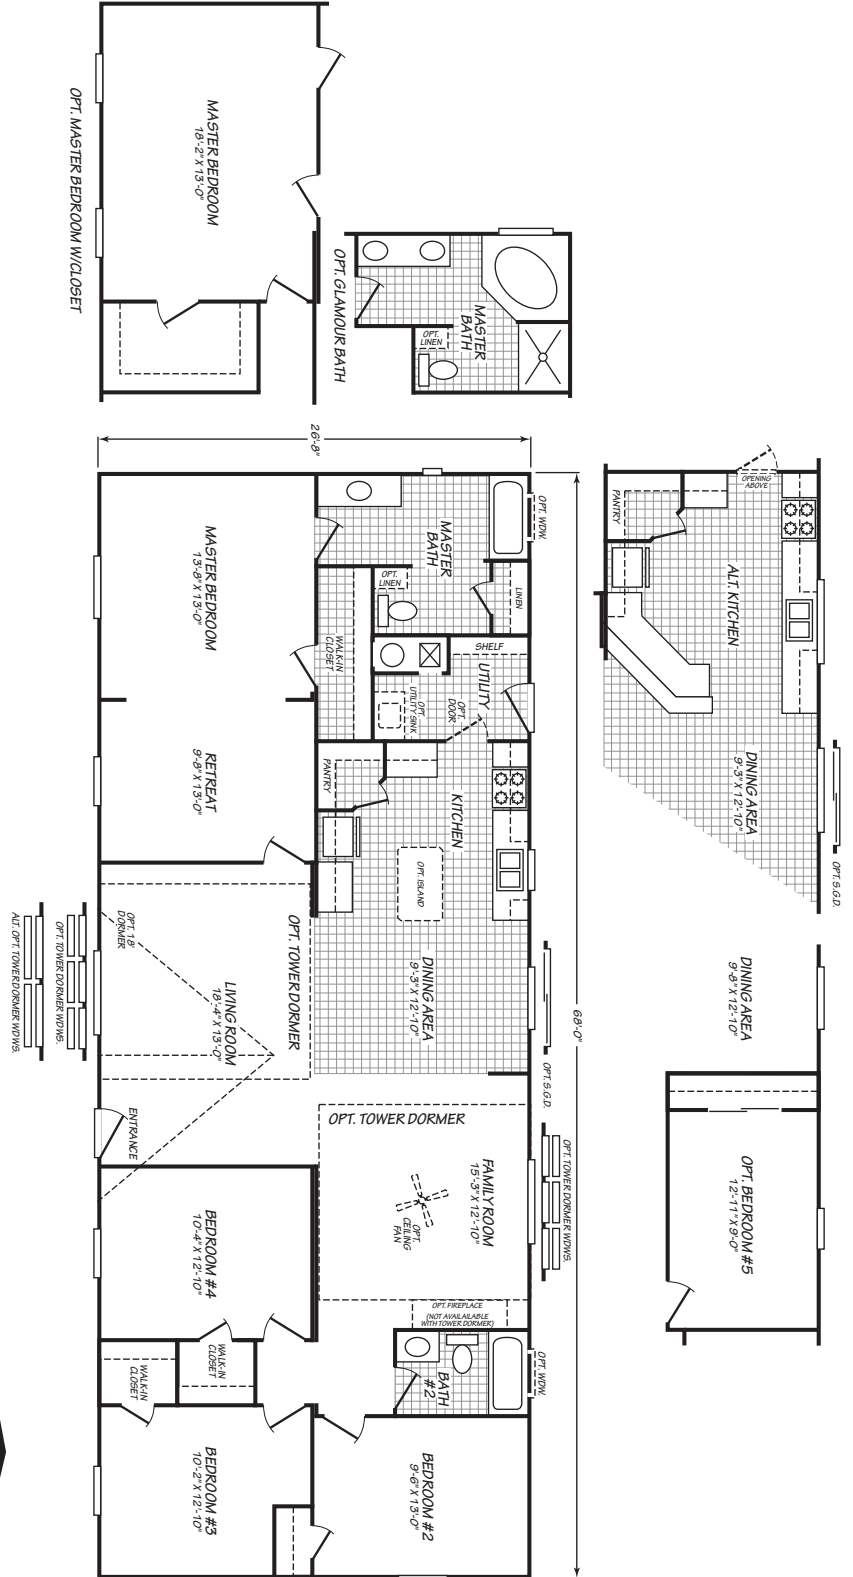

Montecito

Weston Super Value Series

4 Bedroom, 2 Bath
Approx. 1,812 Sq. Ft.

Last Updated: 5-27-20

I authorize Factory Expo Home Centers to build my house, per this plan.

_____ X

Customer Signature/Date

Factory Expo
"Factory Direct Pricing" HOME CENTERS
2555 Progress Way • Woodburn, OR 97071