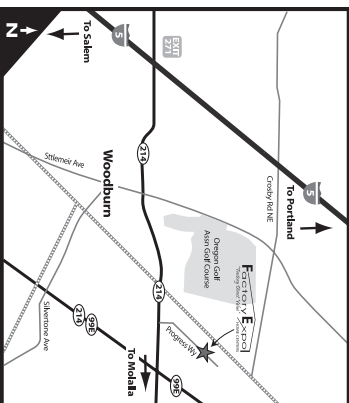

Montecito

Weston Super Value Series

4 Bedroom, 2 Bath
Approx. 1,812 Sq. Ft.

Last Updated: 5-27-20

I authorize Factory Expo Home Centers to build my house, per this plan.

_____ X

Customer Signature/Date

Factory Expo
"Factory Direct Pricing" HOME CENTERS
2555 Progress Way • Woodburn, OR 97071