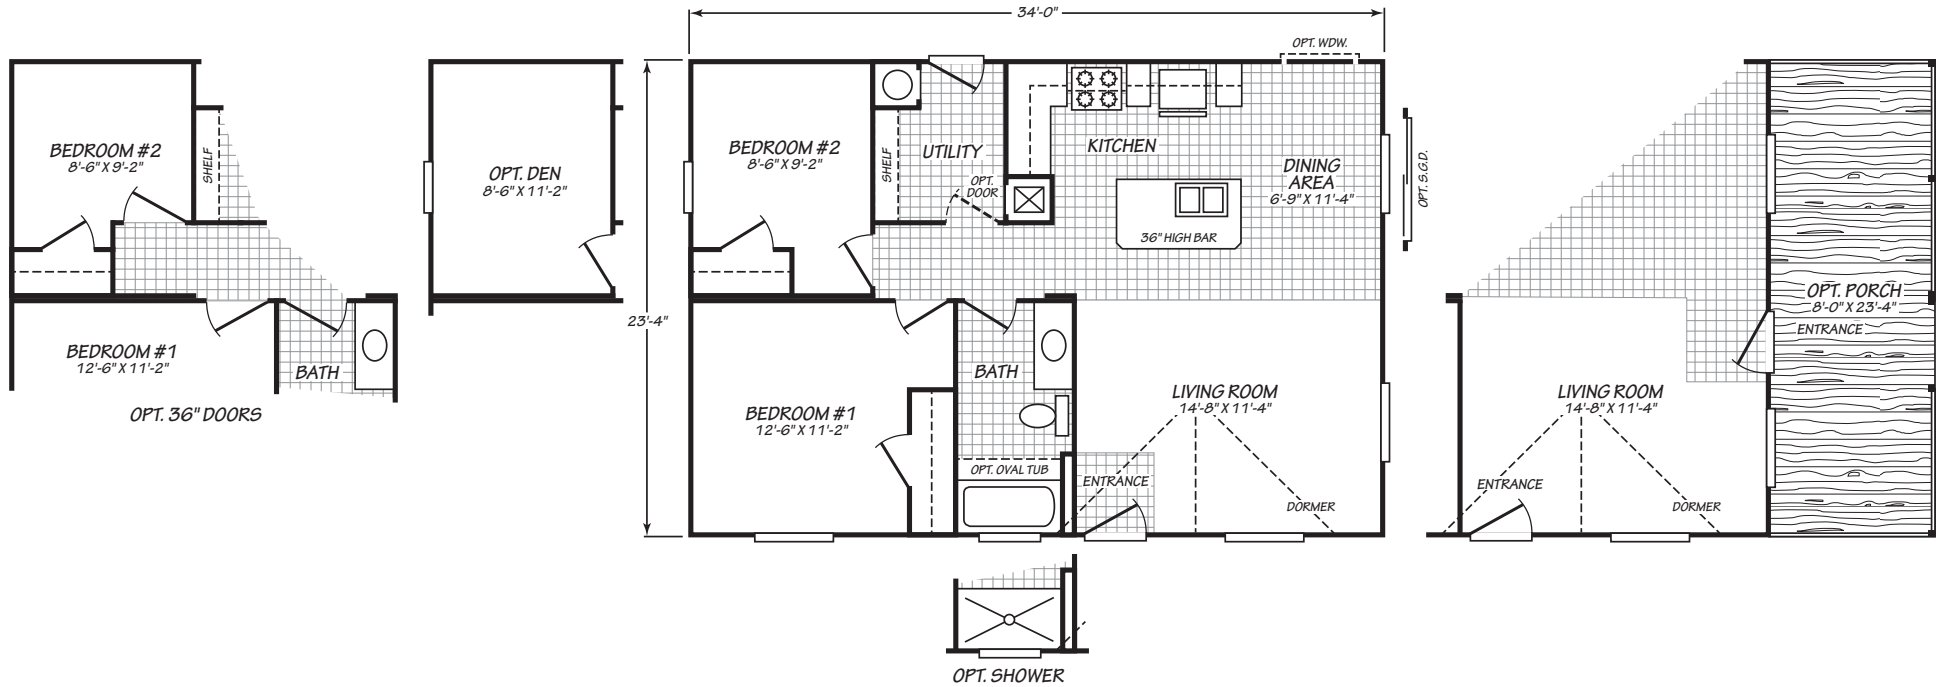

Paynes

Juniper Series

793 SQ. FT. (Approximate) 2 Bedrooms, 1 Bath

Last Updated: 8-7-23

FACTORY EXPO HOME CENTERS
 2555 Progress Way
 Woodburn, OR 97071

FactoryExpo.net | 1-800-889-8548

IMPORTANT: Alta Cima Corp reserves the right to modify, cancel or substitute products or features of this event at any time without prior notice or obligation. Pictures and other promotional materials are representative and may depict or contain floor plans, square footages, elevations, options, upgrades, extra design features, decorations, floor coverings, specialty light fixtures, custom paint and wall coverings, window treatments, landscaping, sound and alarm systems, furnishings, appliances, and other designer/decorator features and amenities that are not included as part of the home and/or may not be available at all locations. Home, pricing and community information is subject to change, and homes to prior sale, at any time without notice or obligation. ©2020 Alta Cima Corp. All rights reserved.