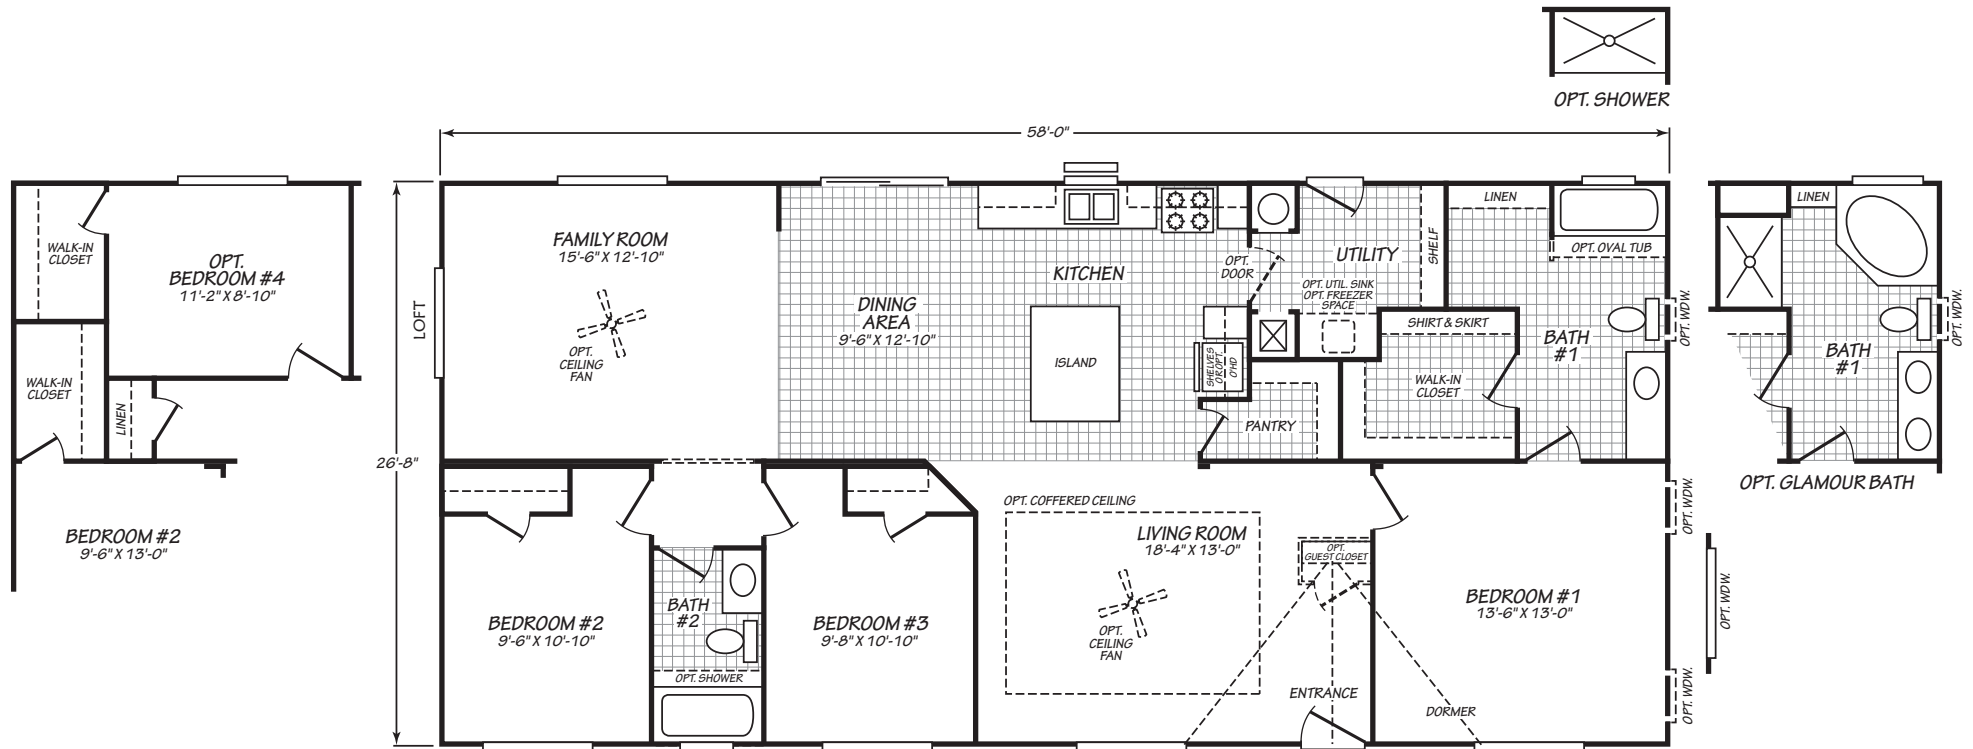

Quartzville

Evergreen Series

1,546 SQ. FT. (Approximate) 3 Bedrooms, 2 Baths

Last Updated: 9-14-22

FACTORY EXPO HOME CENTERS
 2555 Progress Way
 Woodburn, OR 97071

FactoryExpo.net | 1-800-889-8548

IMPORTANT: Alta Cima Corp reserves the right to modify, cancel or substitute products or features of this event at any time without prior notice or obligation. Pictures and other promotional materials are representative and may depict or contain floor plans, square footages, elevations, options, upgrades, extra design features, decorations, floor coverings, specialty light fixtures, custom paint and wall coverings, window treatments, landscaping, sound and alarm systems, furnishings, appliances, and other designer/decorator features and amenities that are not included as part of the home and/or may not be available at all locations. Home, pricing and community information is subject to change, and homes to prior sale, at any time without notice or obligation. ©2020 Alta Cima Corp. All rights reserved.