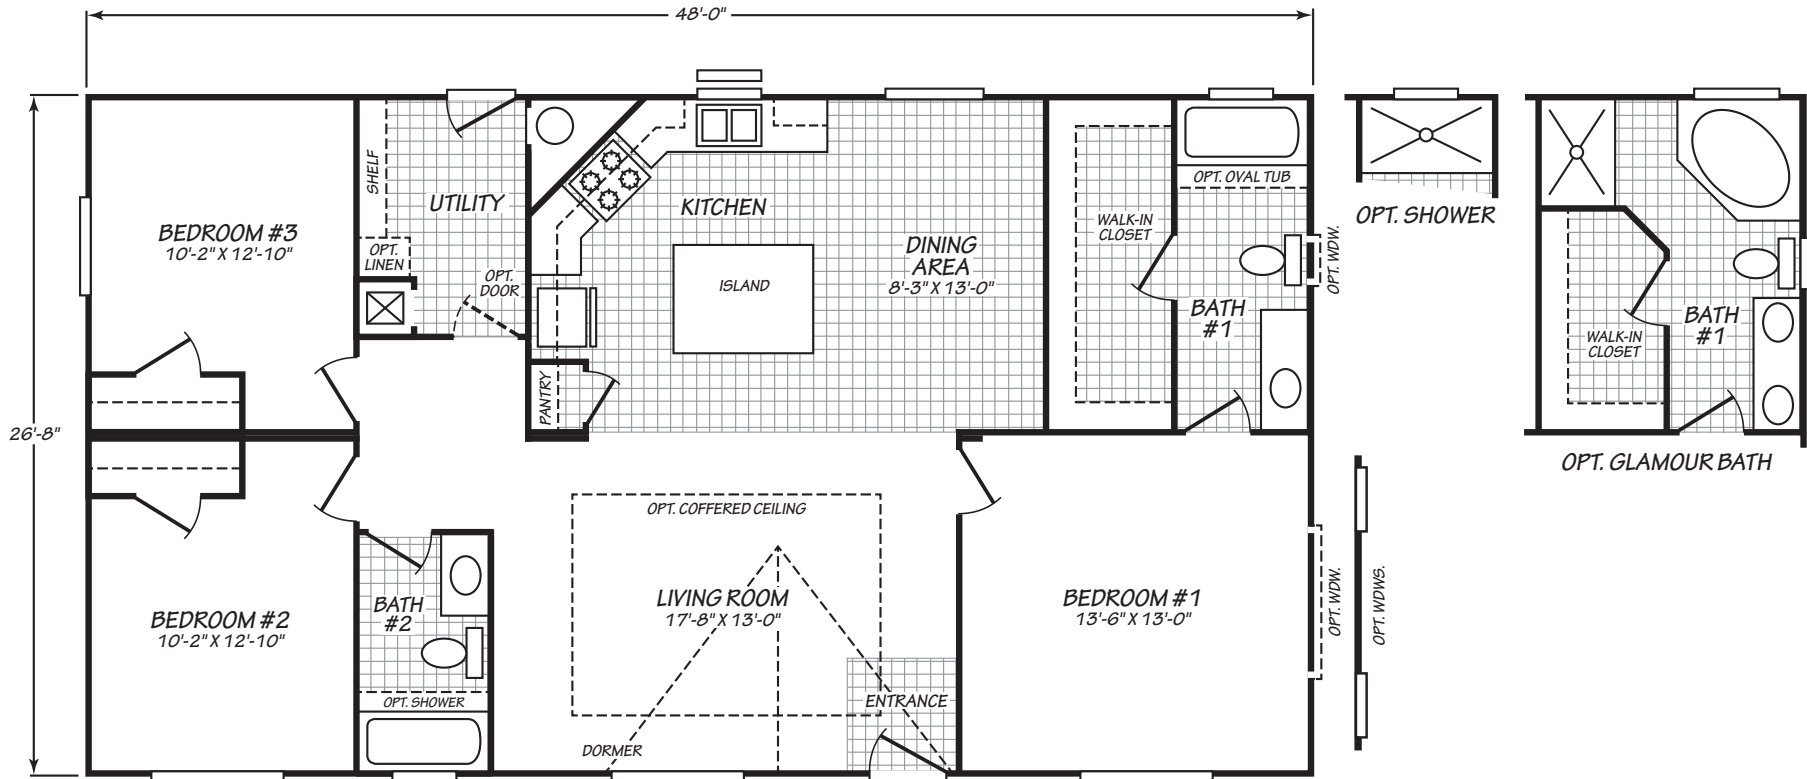

Redding

Evergreen Series

1,280 SQ. FT. (Approximate) 3 Bedrooms, 2 Baths

Last Updated: 4-26-24

FACTORY EXPO HOME CENTERS
 2555 Progress Way
 Woodburn, OR 97071

FactoryExpo.net | 1-800-889-8548

IMPORTANT: Alta Cima Corp reserves the right to modify, cancel or substitute products or features of this event at any time without prior notice or obligation. Pictures and other promotional materials are representative and may depict or contain floor plans, square footages, elevations, options, upgrades, extra design features, decorations, floor coverings, specialty light fixtures, custom paint and wall coverings, window treatments, landscaping, sound and alarm systems, furnishings, appliances, and other designer/decorator features and amenities that are not included as part of the home and/or may not be available at all locations. Home, pricing and community information is subject to change, and homes to prior sale, at any time without notice or obligation. ©2020 Alta Cima Corp. All rights reserved.