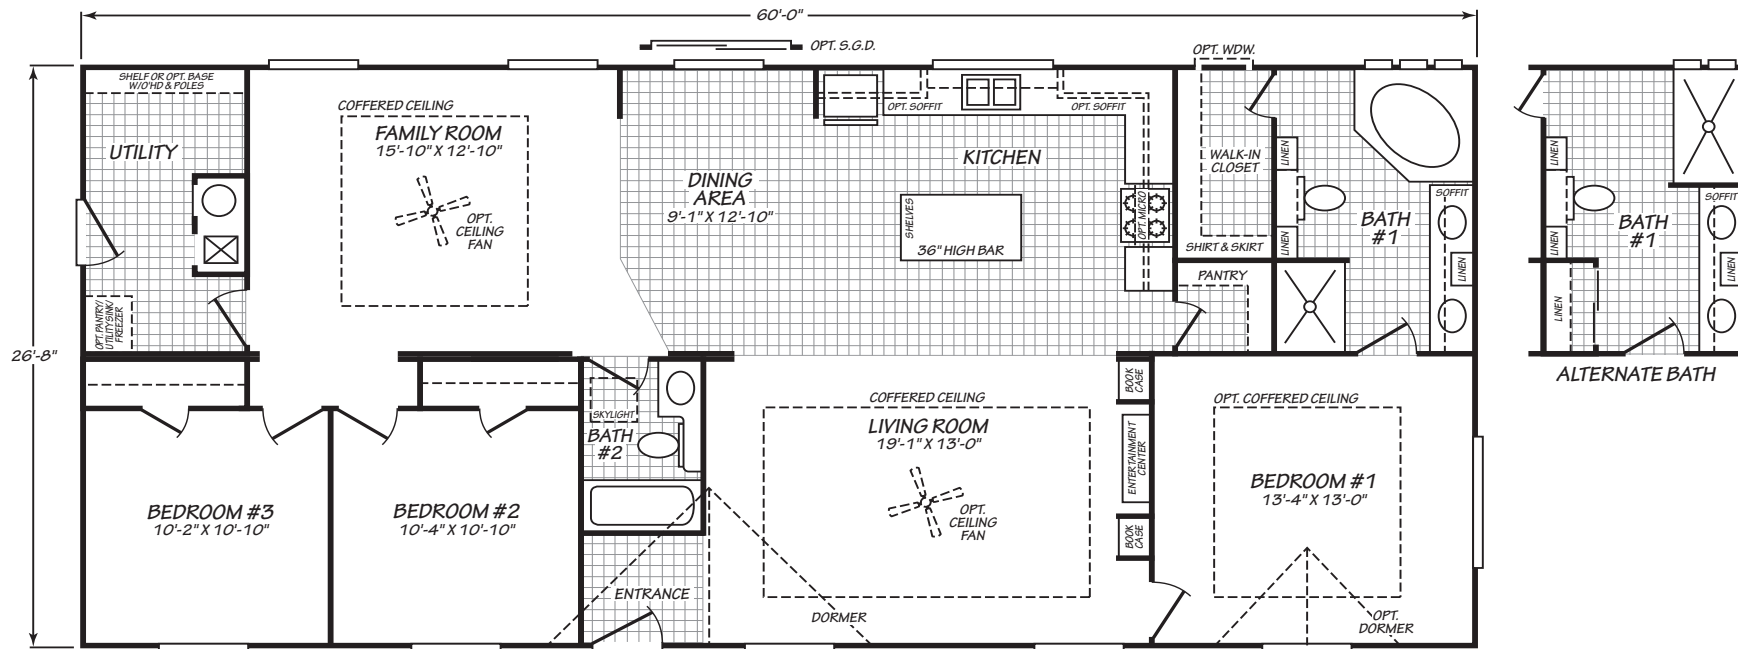

Ridgecrest

Wingate Series

1,600 SQ. FT. (Approximate) 3 Bedroom, 2 Bath

"Factory Direct Pricing" HOME CENTERS

Last Updated: 11-10-20

FACTORY EXPO HOME CENTERS
 2555 Progress Way
 Woodburn, OR 97071

FactoryExpo.net | 1-800-889-8548