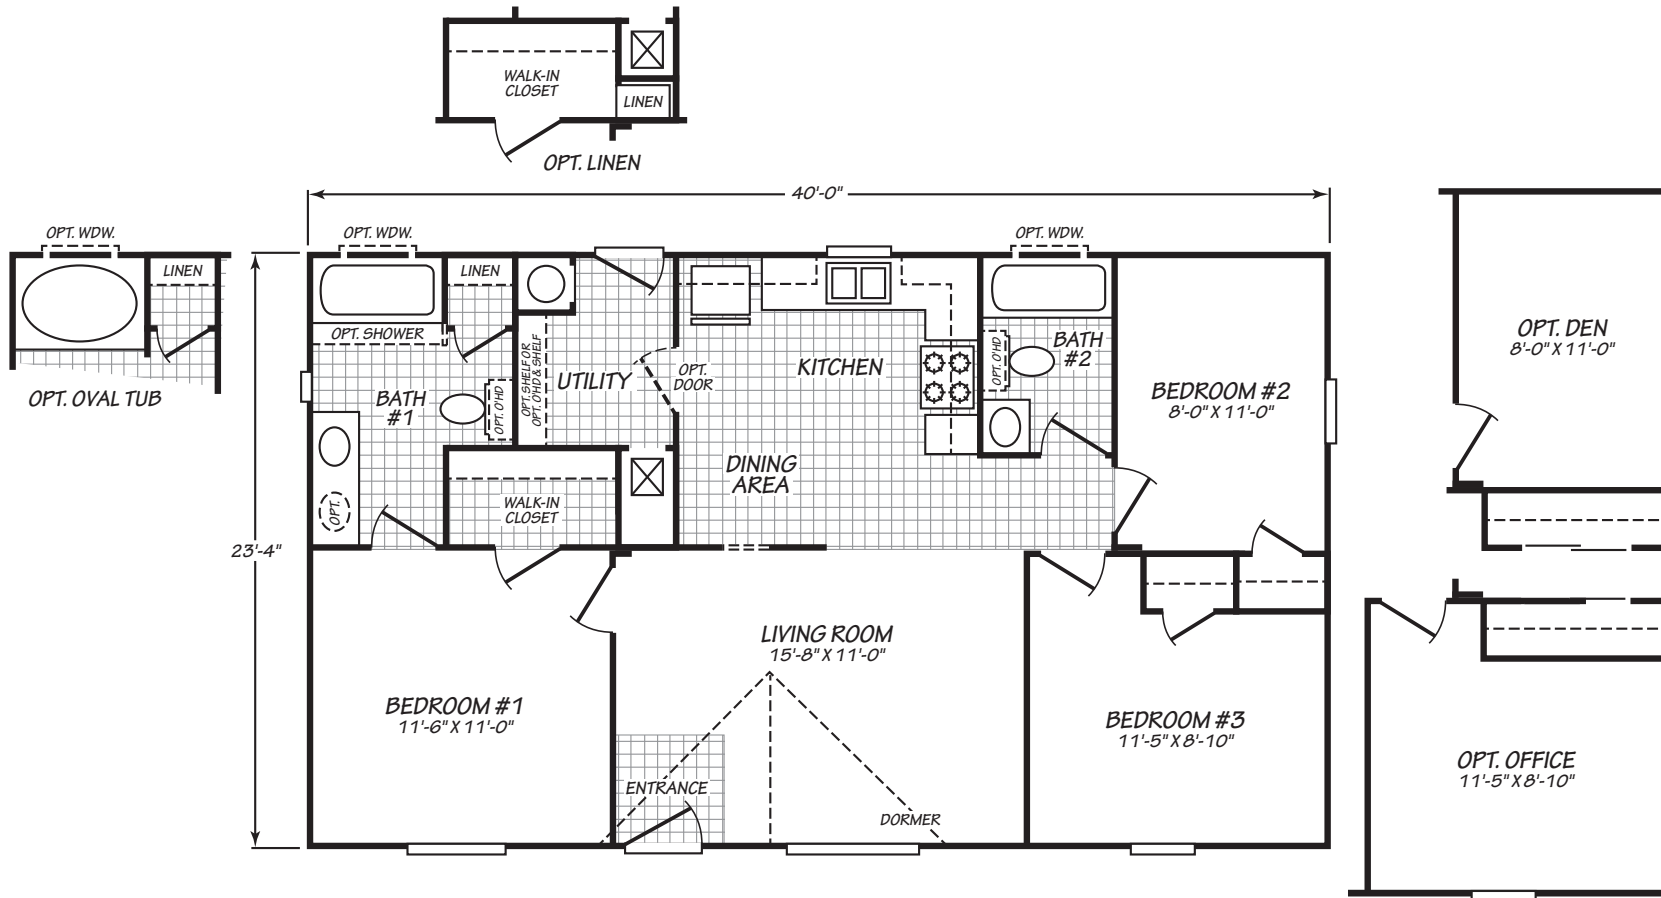

Rose Glen

Juniper Series

933 SQ. FT. (Approximate) 3 Bedrooms, 2 Baths

Last Updated: 7-31-23

FACTORY EXPO HOME CENTERS
2555 Progress Way
Woodburn, OR 97071

FactoryExpo.net | 1-800-889-8548

IMPORTANT: Alta Cima Corp reserves the right to modify, cancel or substitute products or features of this event at any time without prior notice or obligation. Pictures and other promotional materials are representative and may depict or contain floor plans, square footages, elevations, options, upgrades, extra design features, decorations, floor coverings, specialty light fixtures, custom paint and wall coverings, window treatments, landscaping, sound and alarm systems, furnishings, appliances, and other designer/decorator features and amenities that are not included as part of the home and/or may not be available at all locations. Home, pricing and community information is subject to change, and homes to prior sale, at any time without notice or obligation. ©2020 Alta Cima Corp. All rights reserved.