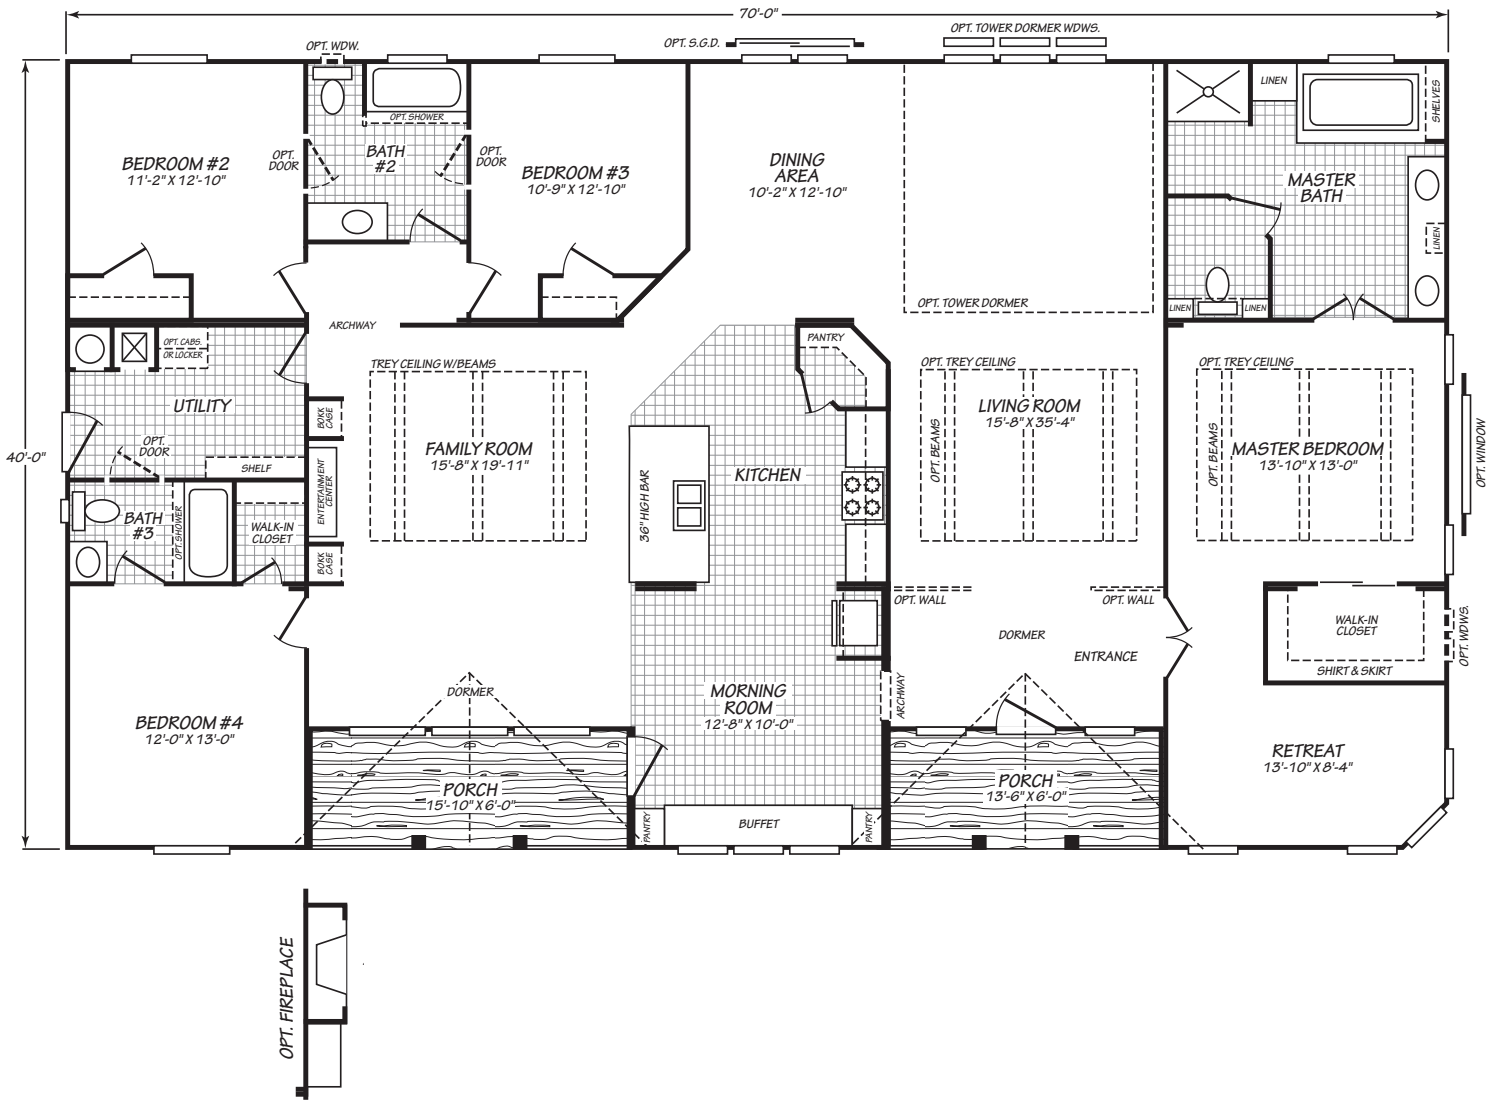

## Wingate Series

4 Bedroom, 3 Bath  
Approx. 2,620 Sq. Ft.

Last Updated: 7-2-18

Important: Due to our policy of continual improvement, all information in our brochures may vary from actual home. The right is reserved to make changes at any time, without notice or obligation, in colors, materials, specifications, processes, and models. All dimensions and square footage calculations are nominal and approximate figures. Please check with your local sales associate for specific and current information.