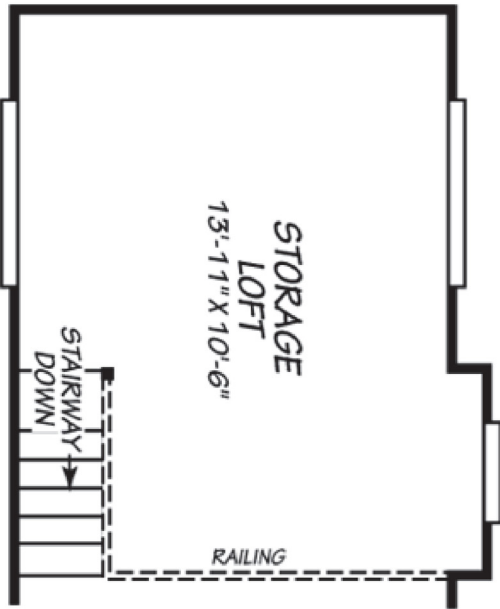

Bridgeport

McKenzie Series 

Park Model
1 Bedroom, 1 Bath, Loft
Approx. 399 Sq. Ft.

Last Updated: 11-18-19

Factory Expo
"Factory Direct Pricing"
HOME CENTERS
2555 Progress Way • Woodburn, OR 97071

For Detailed Directions See Map On Our Website