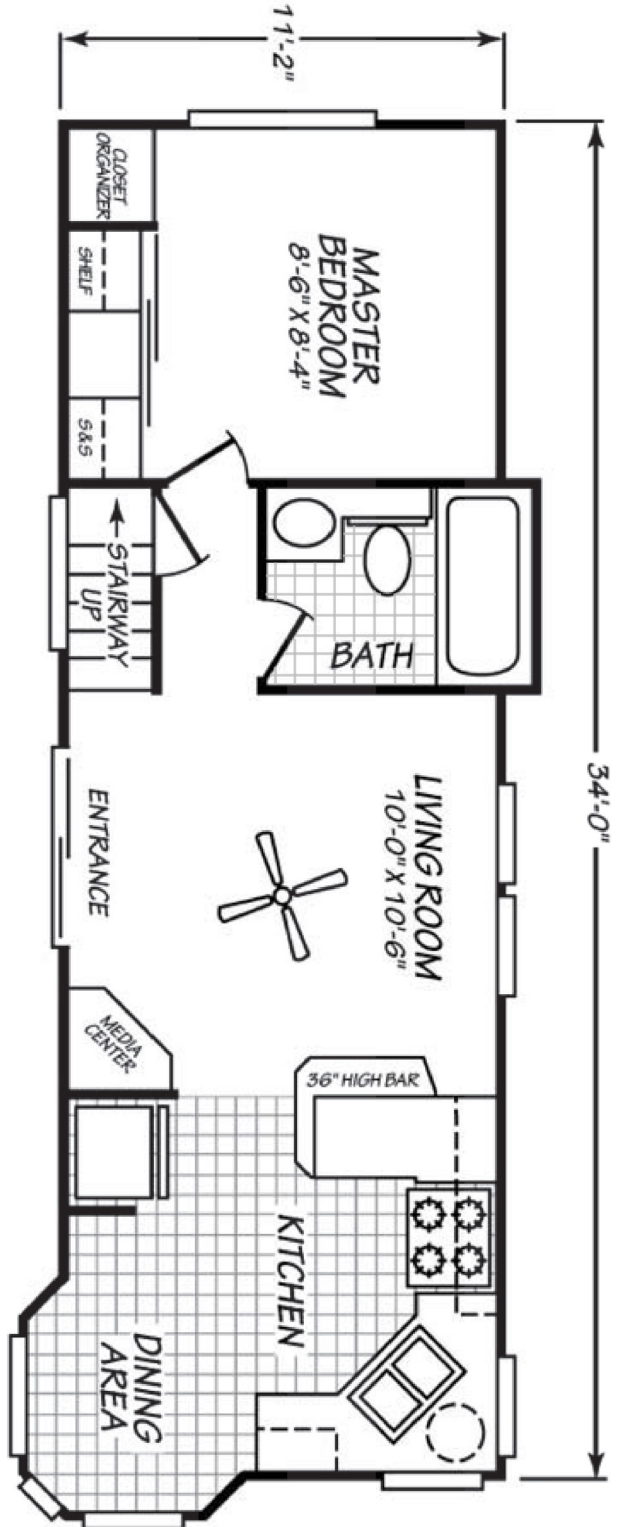

Bridgeport

McKenzie Series 

Park Model
1 Bedroom, 1 Bath, Loft
Approx. 399 Sq. Ft.

Last Updated: 11-18-19

Factory Expo
"Factory Direct Pricing"
HOME CENTERS
2555 Progress Way • Woodburn, OR 97071

For Detailed Directions See Map On Our Website