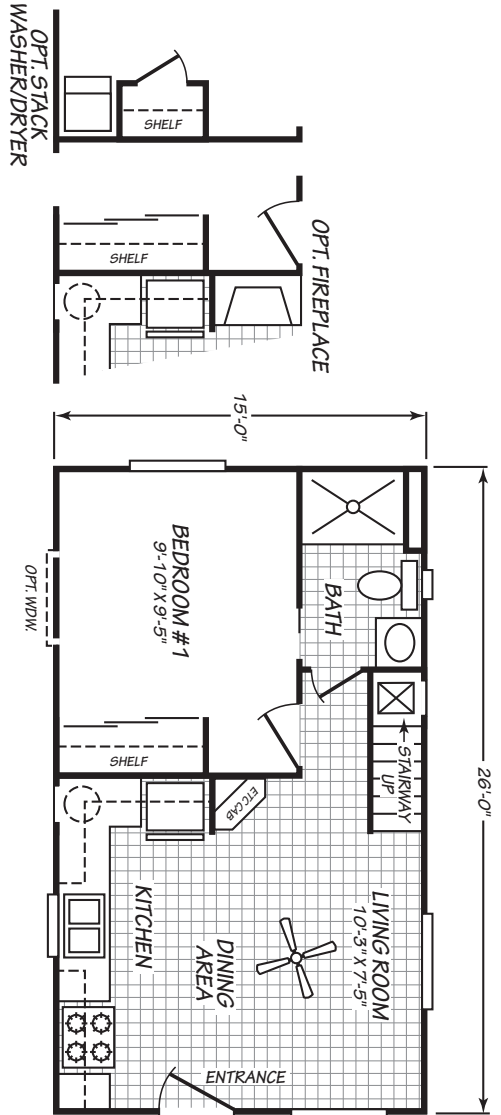

Edgewood II

McKenzie Series 

Park Model
1 Bedroom, 1 Bath, Loft
Approx. 395 Sq. Ft.

Last Updated: 2-11-20

Important: Due to our policy of continual improvement, all information in our brochures may vary from actual home. The right is reserved to make changes at any time, without notice or obligation, in colors, materials, specifications, processes, and models. All dimensions and square footage calculations are nominal and approximate figures. Please check with your local sales associate for specific and current information.