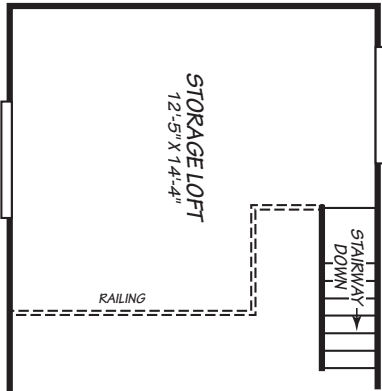

Edgewood II

McKenzie Series 

Park Model
1 Bedroom, 1 Bath, Loft
Approx. 395 Sq. Ft.

Last Updated: 2-11-20

Important: Due to our policy of continual improvement, all information in our brochures may vary from actual home. The right is reserved to make changes at any time, without notice or obligation, in colors, materials, specifications, processes, and models. All dimensions and square footage calculations are nominal and approximate figures. Please check with your local sales associate for specific and current information.