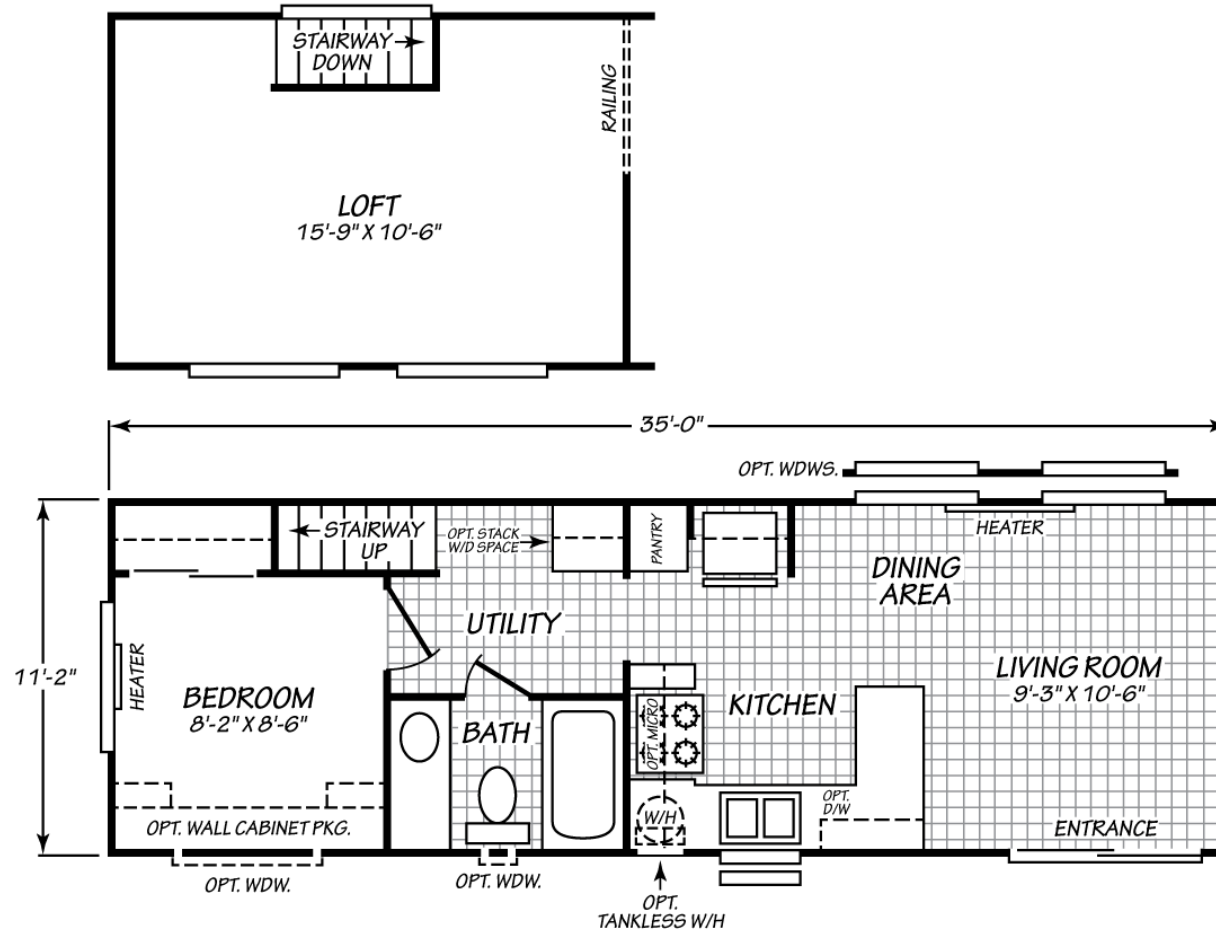

Furman

Cascadia Special Edition Series

399 SQ. FT. (Approximate) 1 Bedroom, 1 Bath

Park Models
"Factory Direct Value" **DIRECT**

Last Updated: 6-16-23

FACTORY EXPO HOME CENTERS

2555 Progress Way
Woodburn, OR 97071