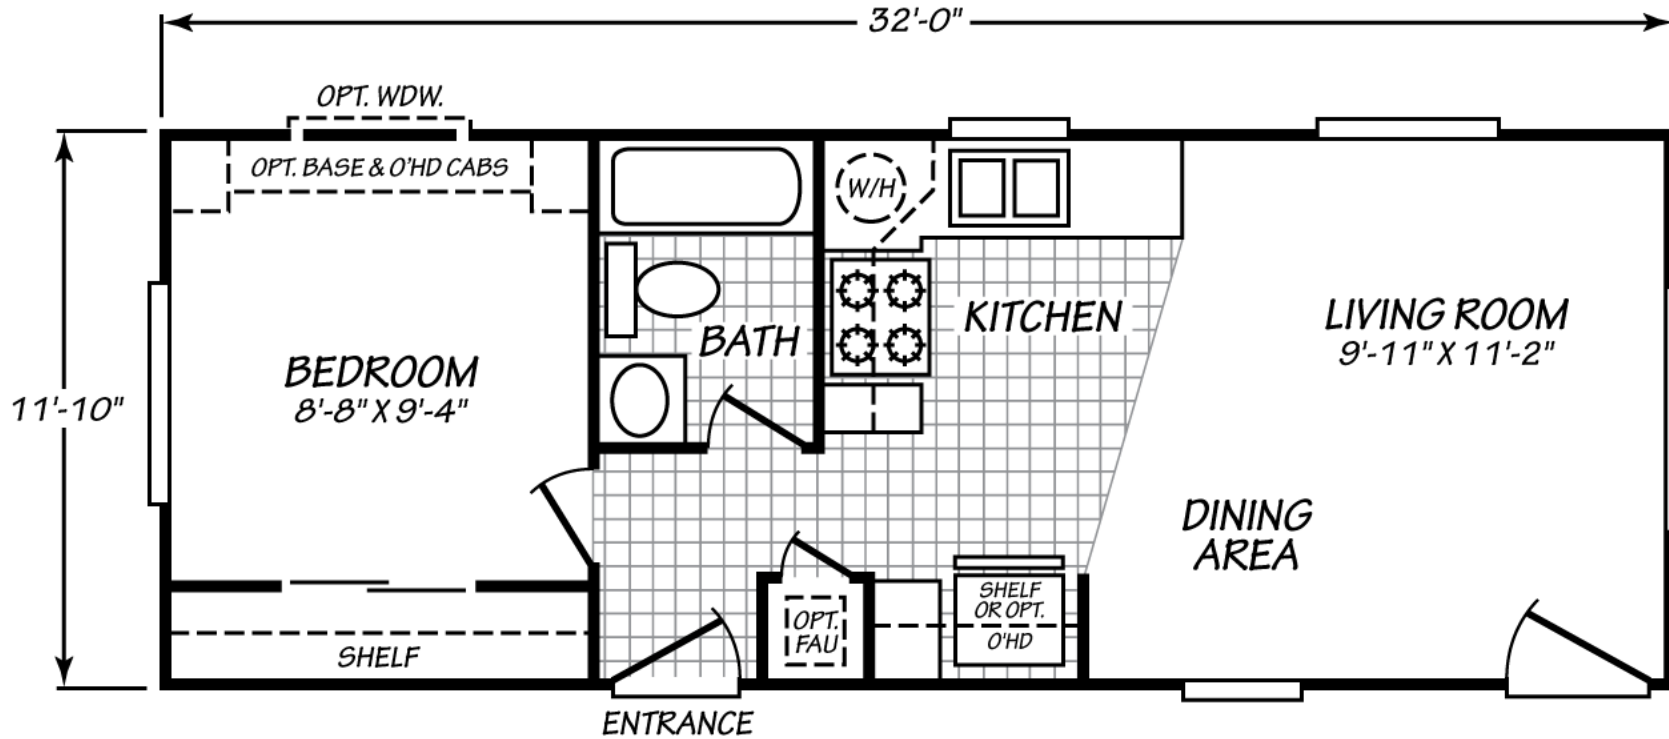

Gervais

Cascadia Value Series

384 SQ. FT. (Approximate) 1 Bedroom, 1 Bath

Park Models
"Factory Direct Value" **DIRECT**

Last Updated: 1-5-24

FACTORY EXPO HOME CENTERS

2555 Progress Way
Woodburn, OR 97071

WD.ParkModelsDirect.com | 1-800-379-2614